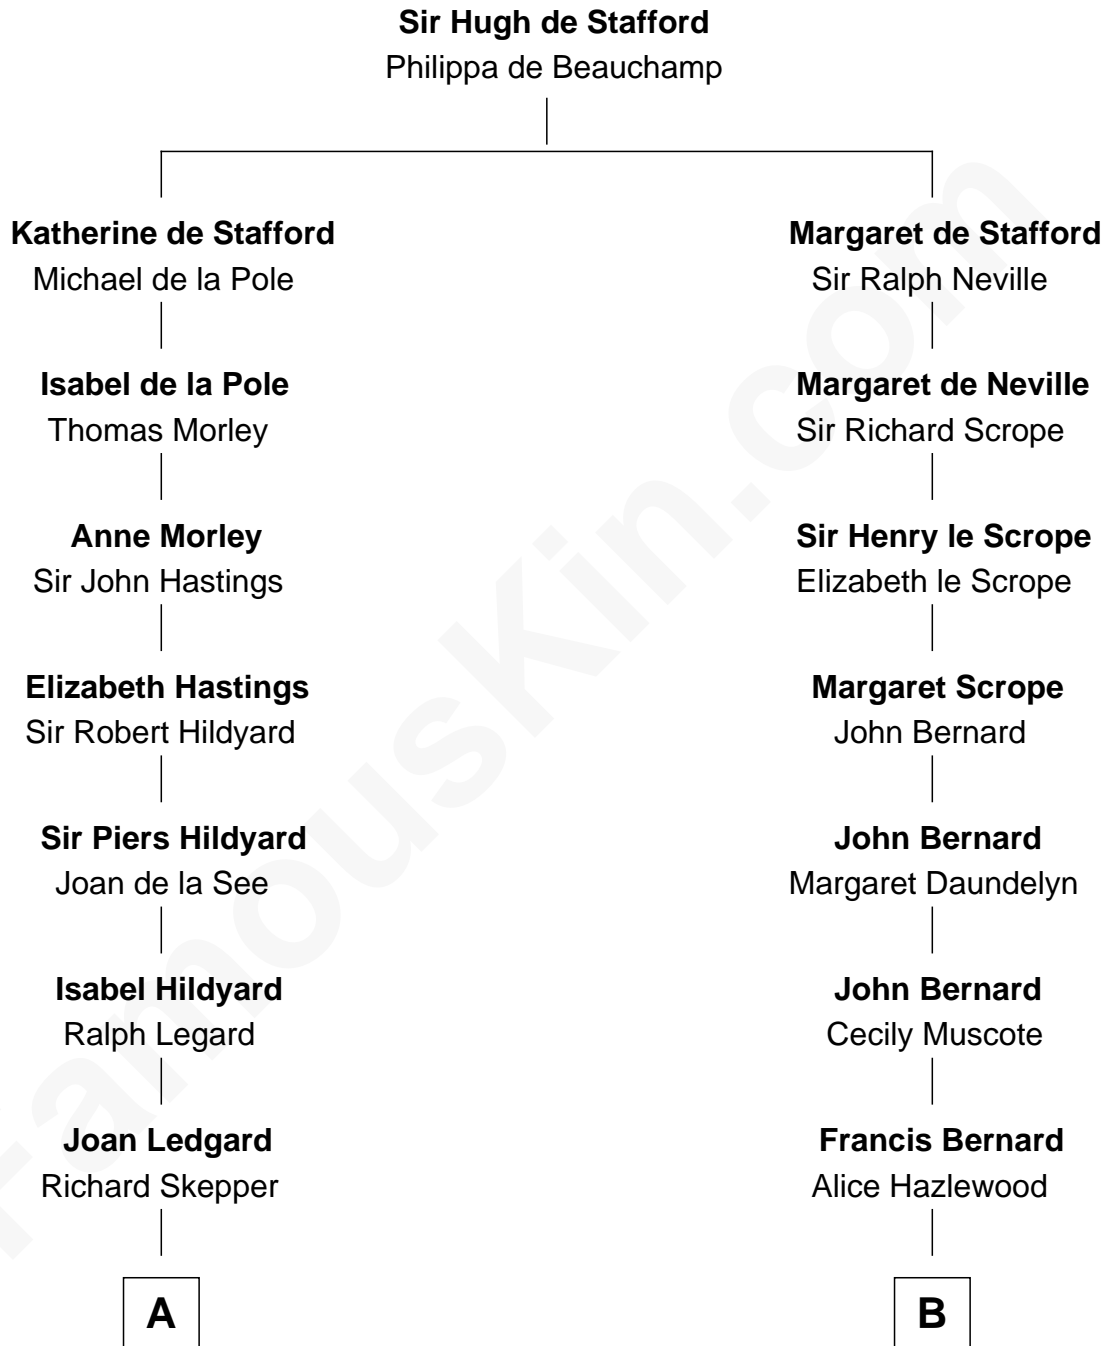

FamousKin.com

Relationship Chart of

Roy Rogers

Cowboy movie actor and singer

14th cousin 4 times removed of

General Robert E. Lee

Confederate Army - U.S. Civil War

C

—
Mattie M. Womack

Andrew E. Slye

—
Roy Rogers

Cowboy movie actor and singer

FamousKin.com