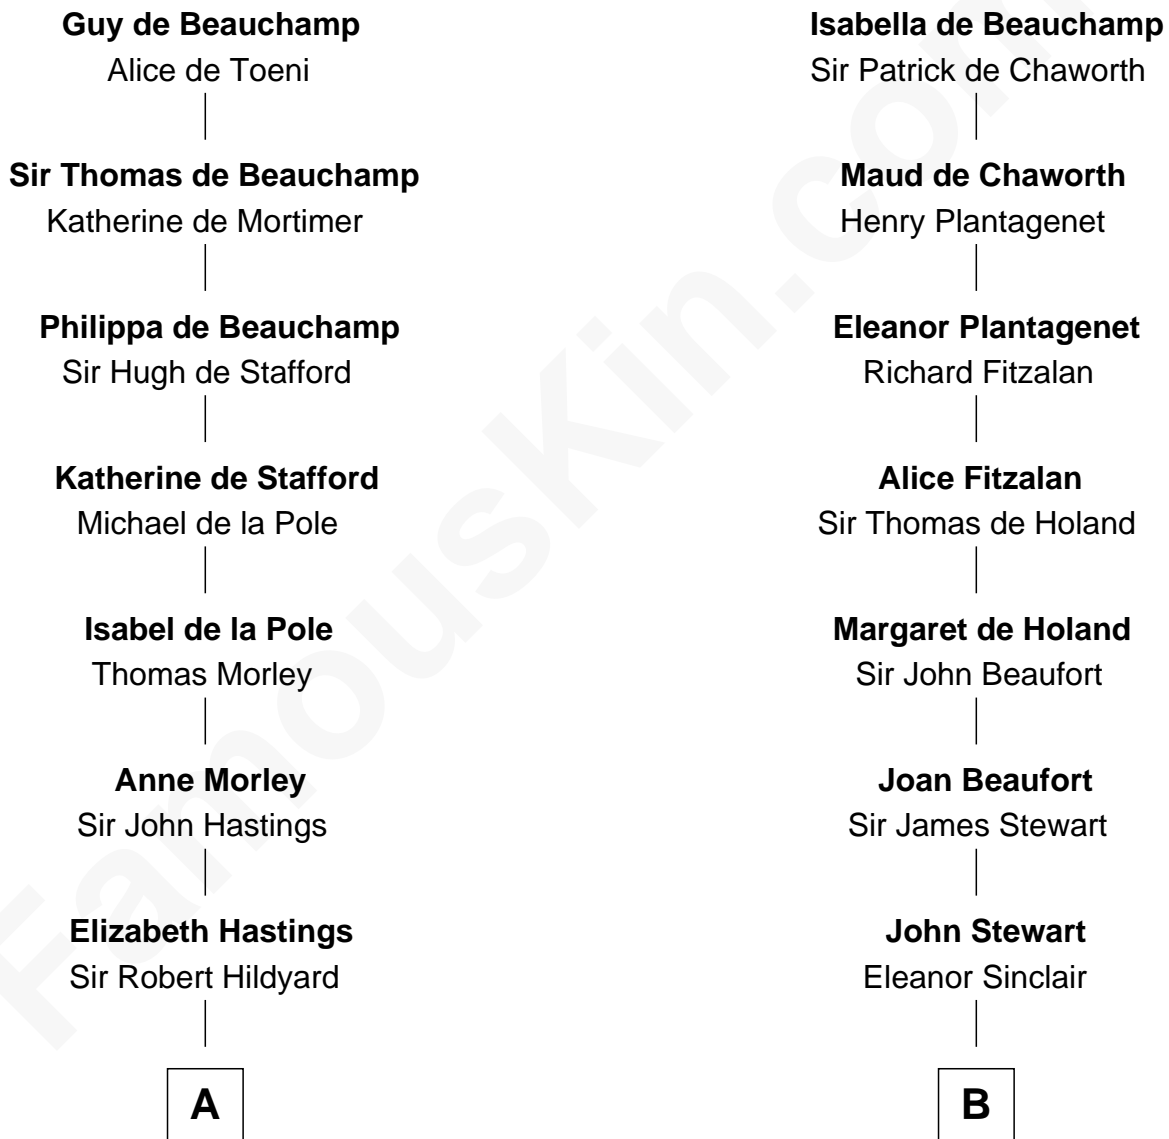

## Relationship Chart of

### Roy Rogers

*Cowboy movie actor and singer*

13th cousin 8 times removed of

### Alexander Spotswood

*Lieutenant Governor of Virginia*

**William de Beauchamp**

Maud FitzJohn

**C**

—  
**Moses Kibbe**  
Sarah Everman

—  
**Jacintha Kibbe**  
William Womack

—  
**Archer Womack**  
Patricia Adeline Hatchett