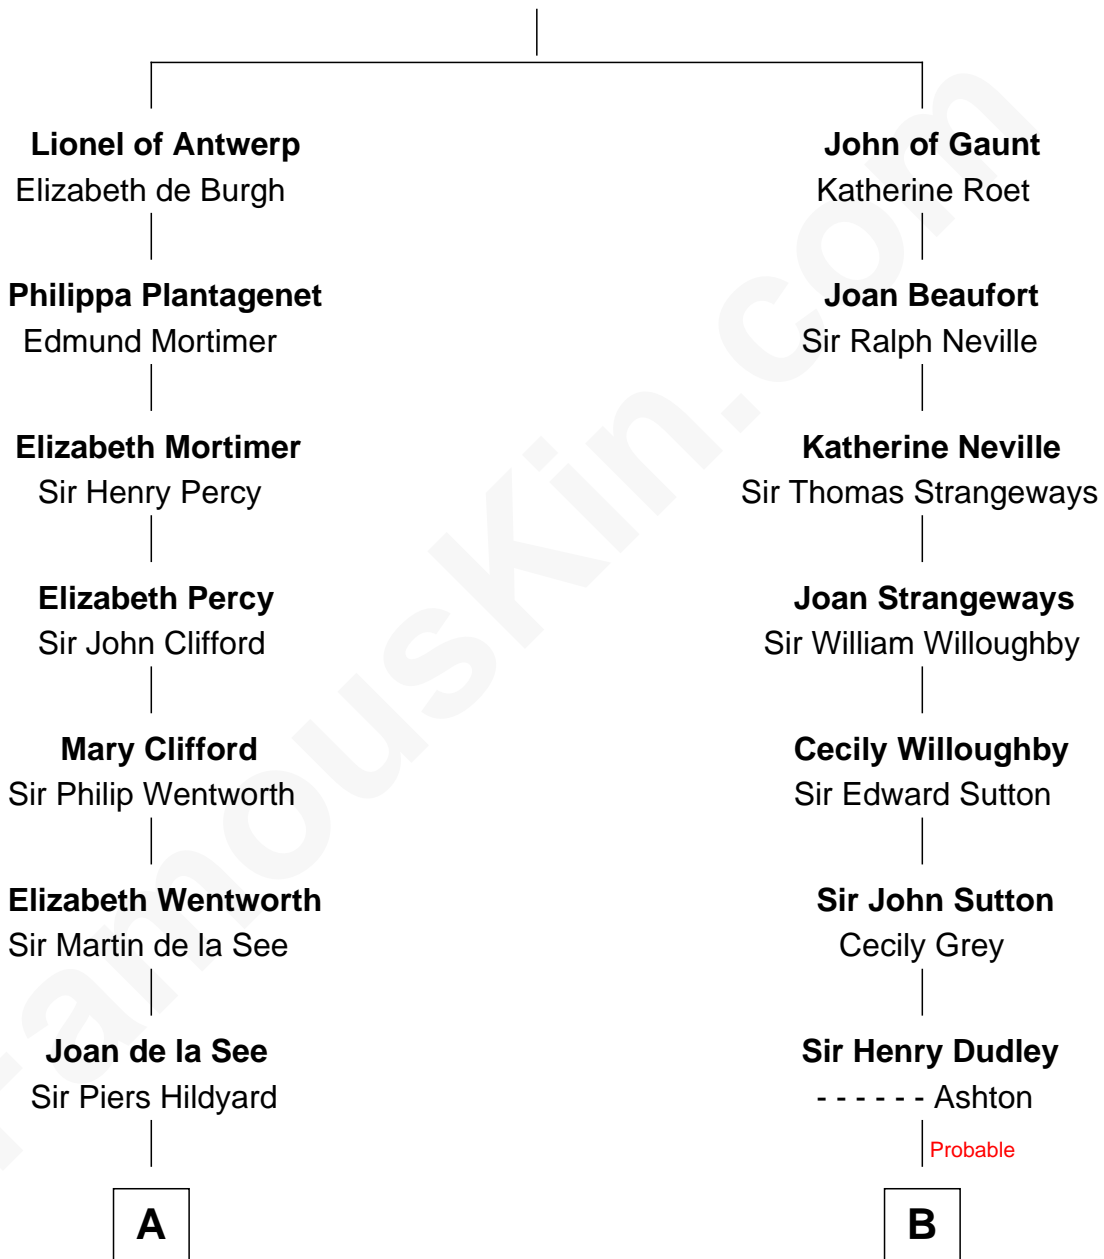

FamousKin.com Relationship Chart of

Roy Rogers

Cowboy movie actor and singer

20th cousin of

Keri Russell

TV and Movie Actress

Edward III, King of England

Philippa of Hainault