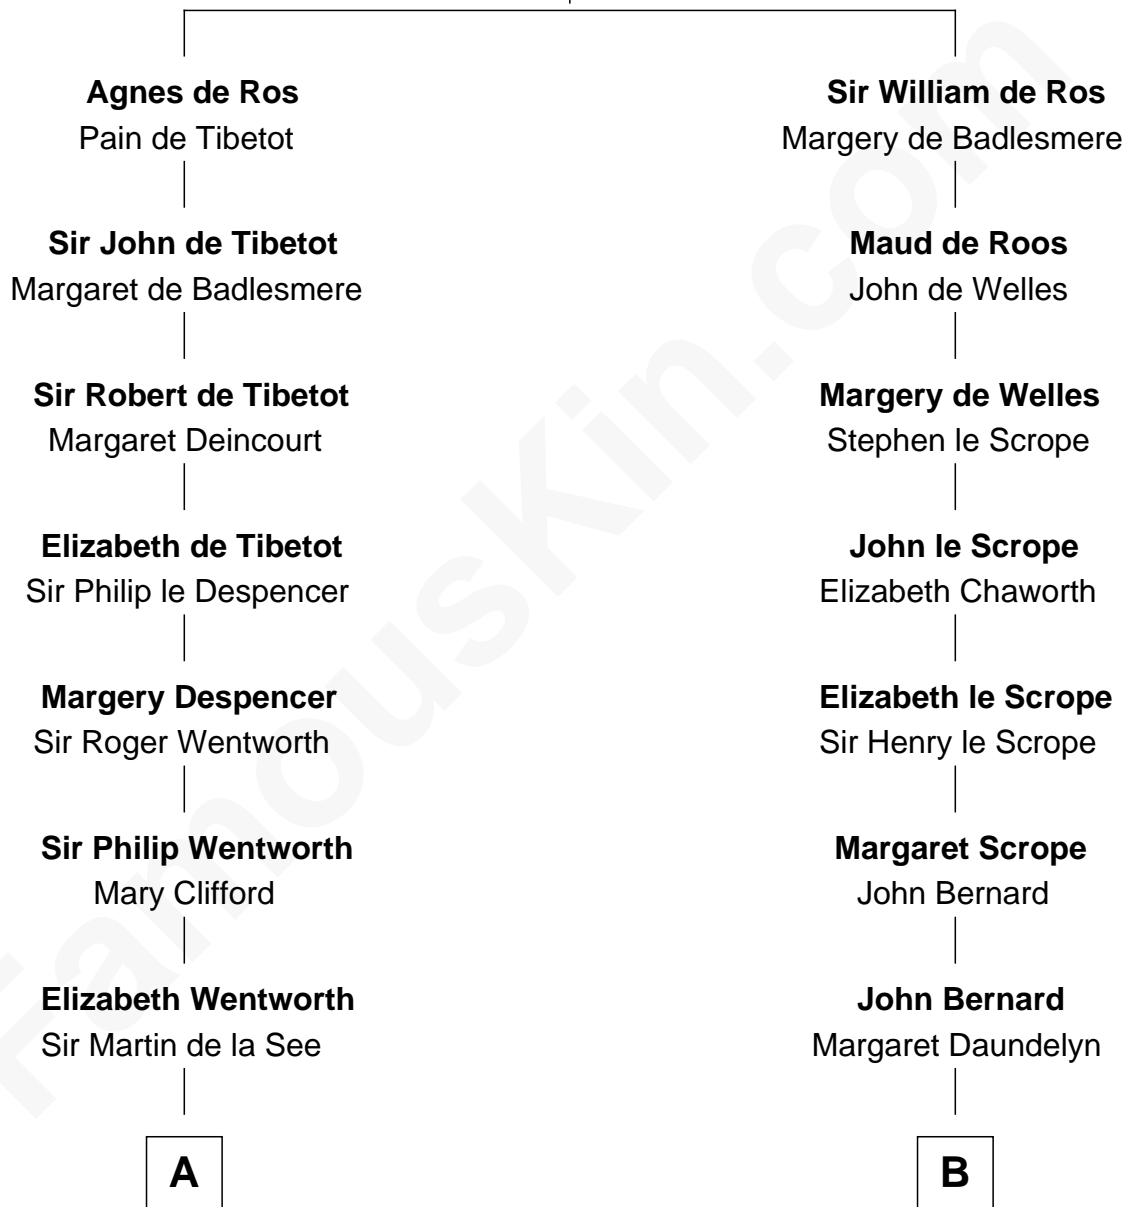

## Relationship Chart of

### Roy Rogers

*Cowboy movie actor and singer*

17th cousin 4 times removed of

### Benjamin Harrison

*23rd U.S. President*

**William de Ros**  
Maude de Vaux

**C**

—  
**Moses Kibbe**  
Sarah Everman

—  
**Jacintha Kibbe**  
William Womack

—  
**Archer Womack**  
Patricia Adeline Hatchett