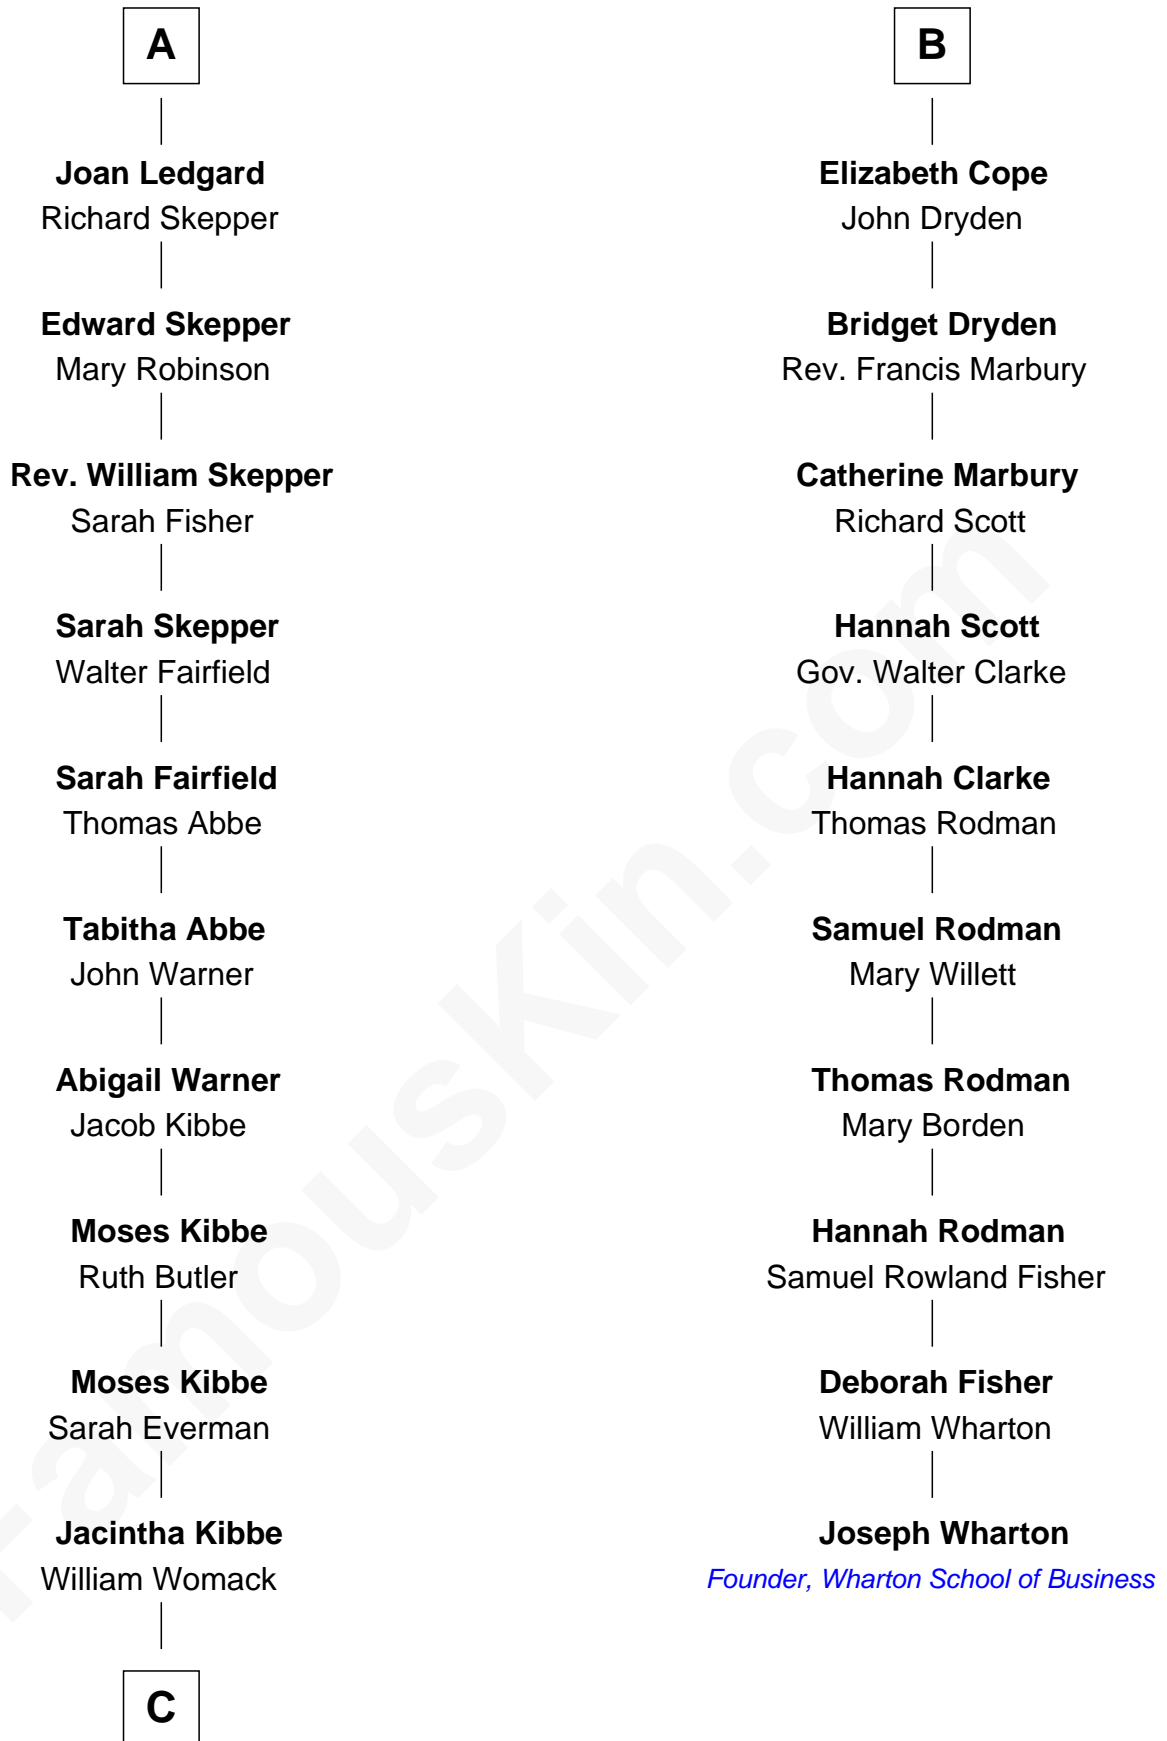

## Relationship Chart of

### Roy Rogers

Cowboy movie actor and singer

16th cousin 3 times removed of

### Joseph Wharton

Founder of the Wharton School of Business

**C**

—  
**Archer Womack**  
Patricia Adeline Hatchett

—  
**Mattie M. Womack**  
Andrew E. Slye

—  
**Roy Rogers**  
*Cowboy movie actor and singer*