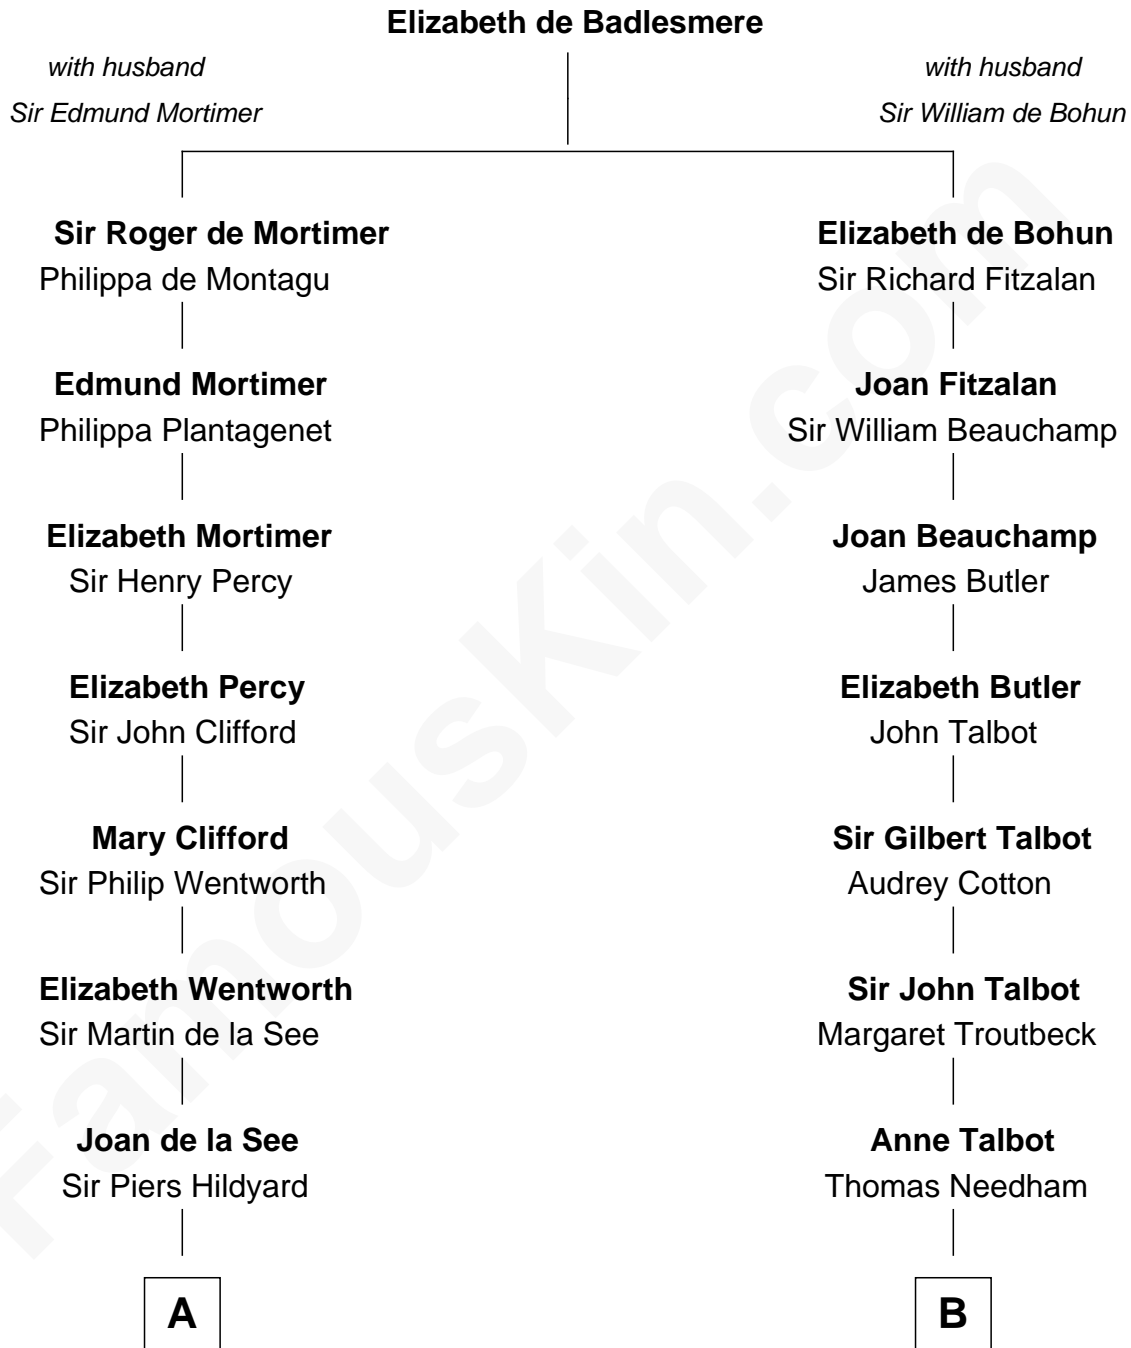

## Relationship Chart of

### Roy Rogers

*Cowboy movie actor and singer*

16th cousin 4 times removed of

### Jay Gould

*American Railroad "Robber Baron"*

**C**

—  
**Jacintha Kibbe**  
William Womack

—  
**Archer Womack**  
Patricia Adeline Hatchett

—  
**Mattie M. Womack**  
Andrew E. Slye

—  
**Roy Rogers**  
*Cowboy movie actor and singer*