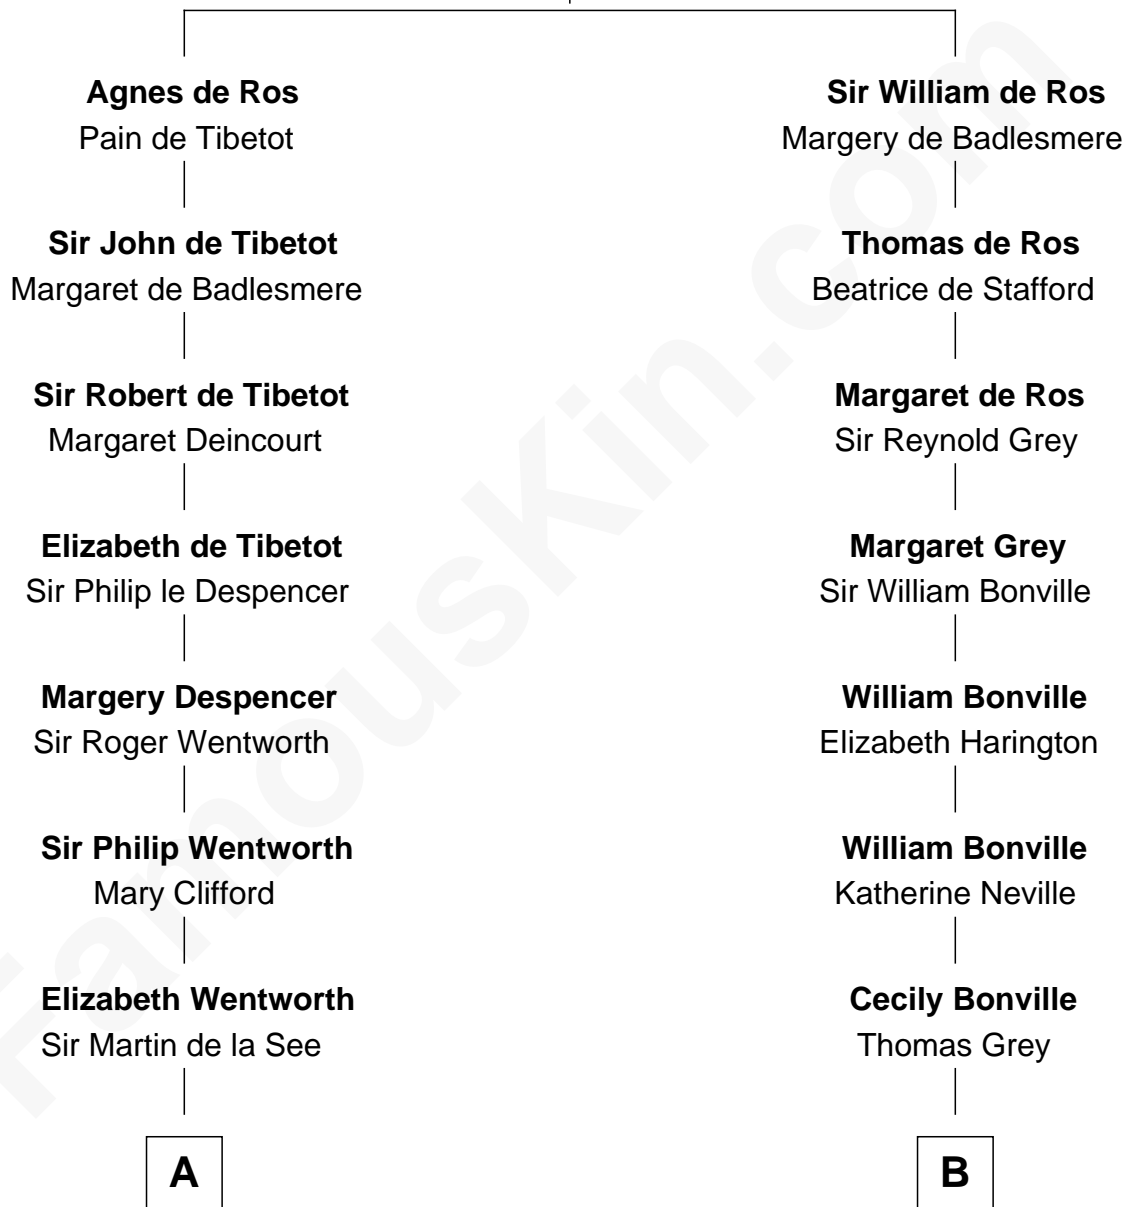

## Relationship Chart of

### Roy Rogers

*Cowboy movie actor and singer*

18th cousin 3 times removed of

**William Marsh Rice**  
*Founder of Rice University*

**William de Ros**  
Maude de Vaux

**C**

**Moses Kibbe**  
Sarah Everman

**Jacintha Kibbe**  
William Womack

**Archer Womack**  
Patricia Adeline Hatchett

**Mattie M. Womack**  
Andrew E. Slye

**Roy Rogers**  
*Cowboy movie actor and singer*

**D**

**David Rice**  
Patty Hall

**William Marsh Rice**  
*Founder of Rice University*