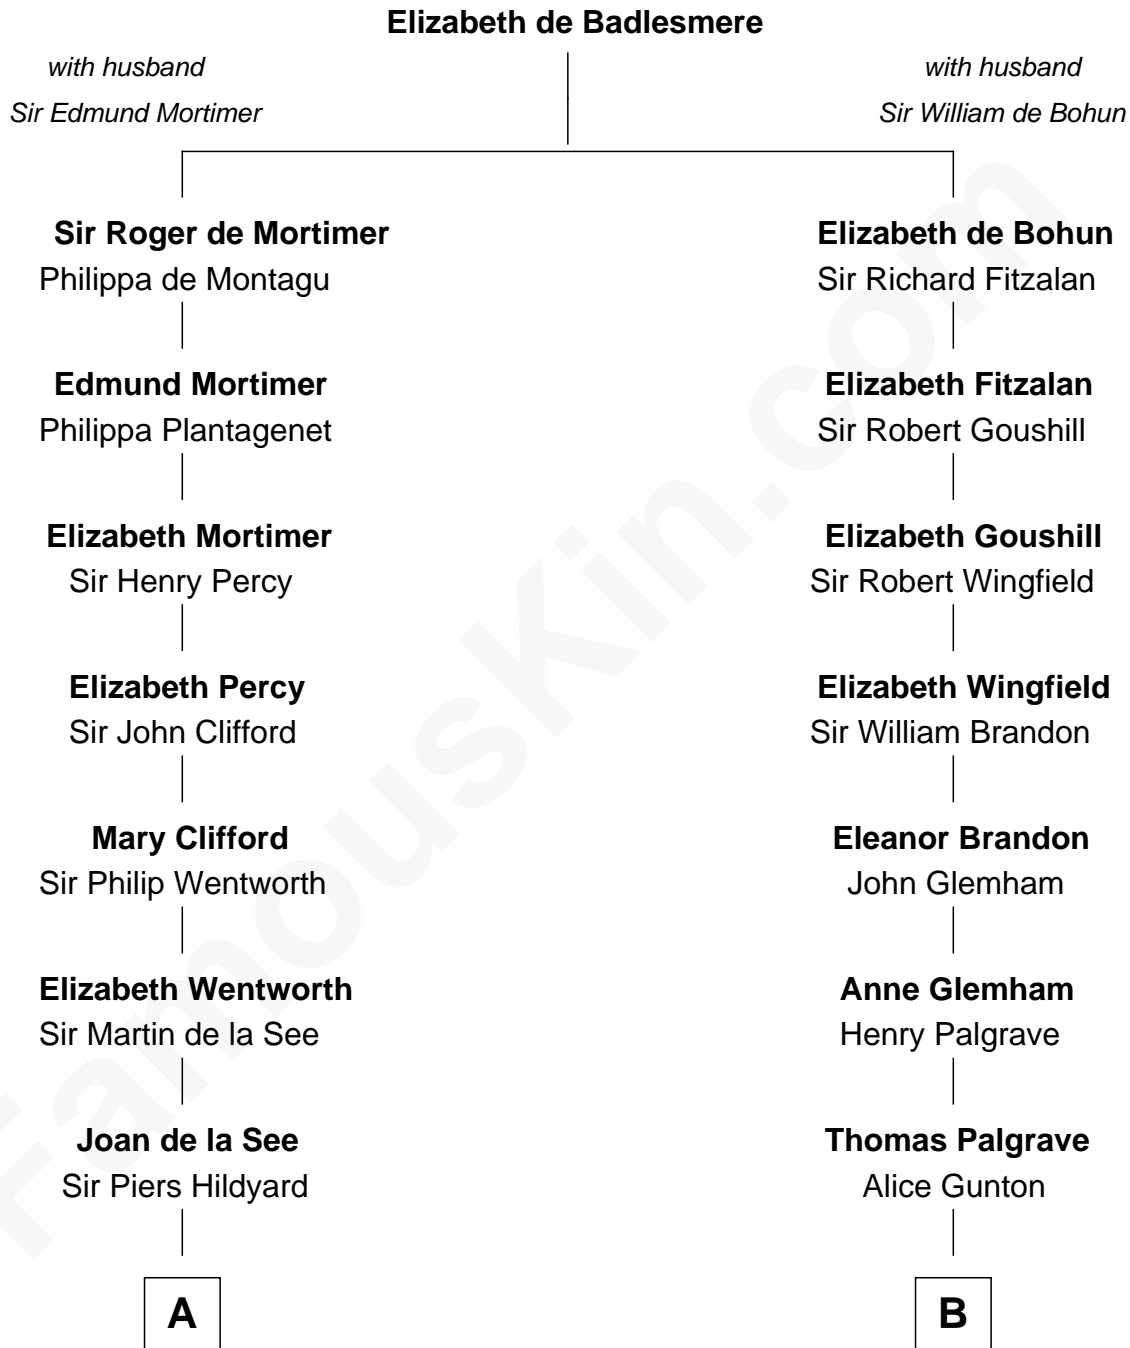

FamousKin.com

Relationship Chart of

Roy Rogers

Cowboy movie actor and singer

16th cousin 4 times removed of

William Marsh Rice
Founder of Rice University

C

—
Jacintha Kibbe

William Womack

—
Archer Womack

Patricia Adeline Hatchett

—
Mattie M. Womack

Andrew E. Slye

—
Roy Rogers

Cowboy movie actor and singer