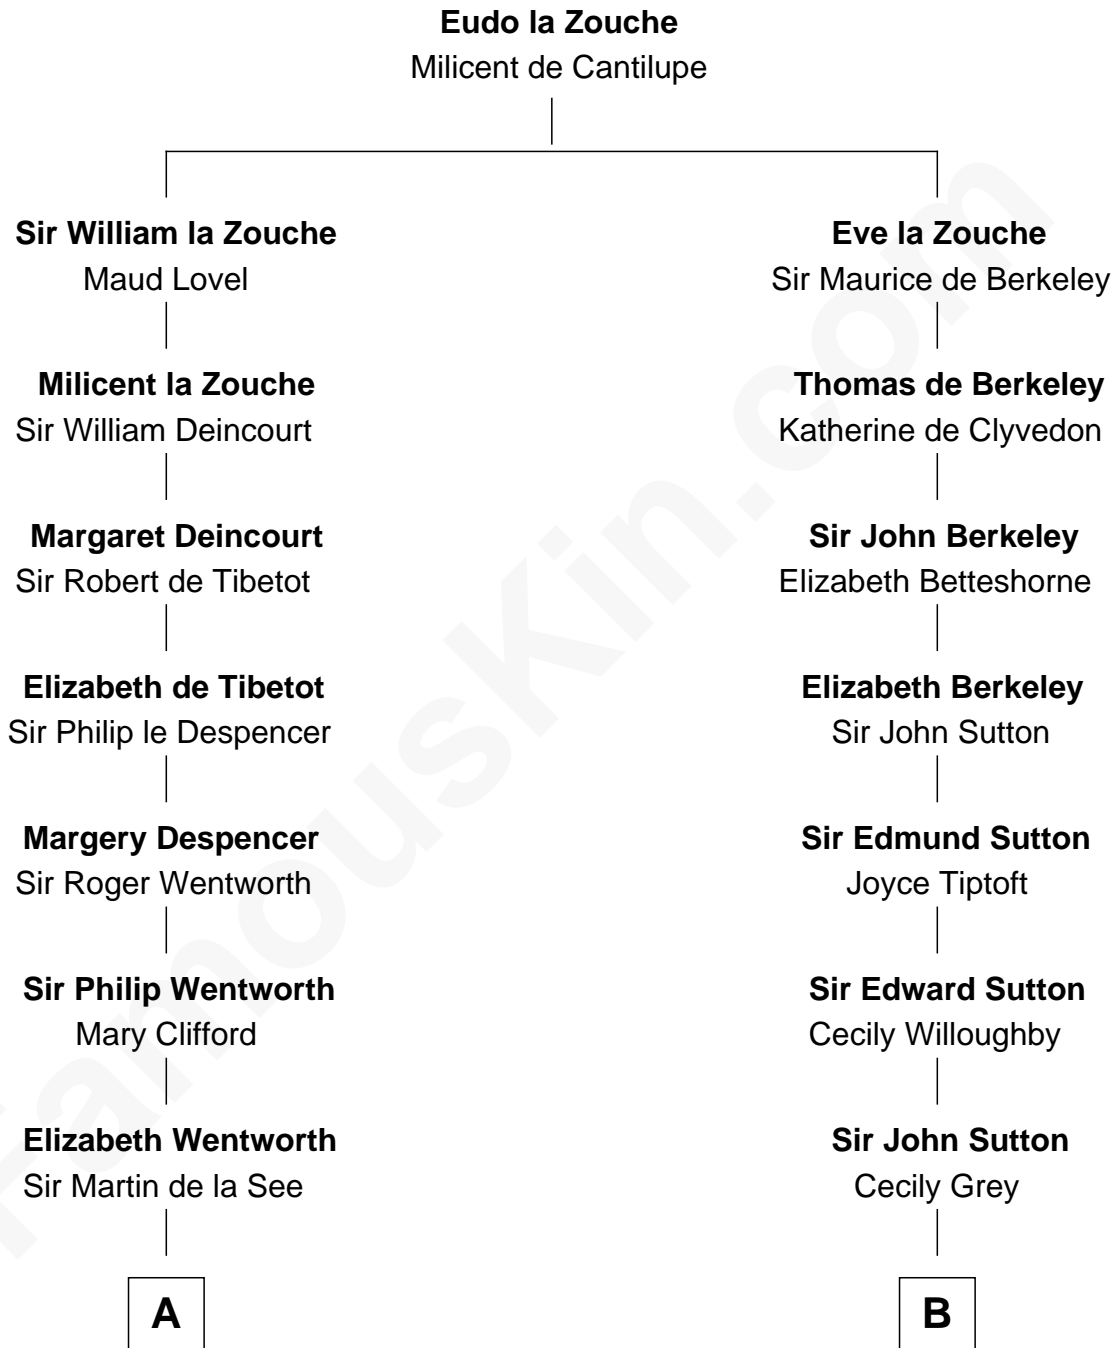

FamousKin.com

Relationship Chart of

Roy Rogers

Cowboy movie actor and singer

17th cousin 4 times removed of

William Marsh Rice
Founder of Rice University

C

—
Moses Kibbe
Sarah Everman

—
Jacintha Kibbe
William Womack

—
Archer Womack
Patricia Adeline Hatchett

—
Mattie M. Womack
Andrew E. Slye

—
Roy Rogers
Cowboy movie actor and singer