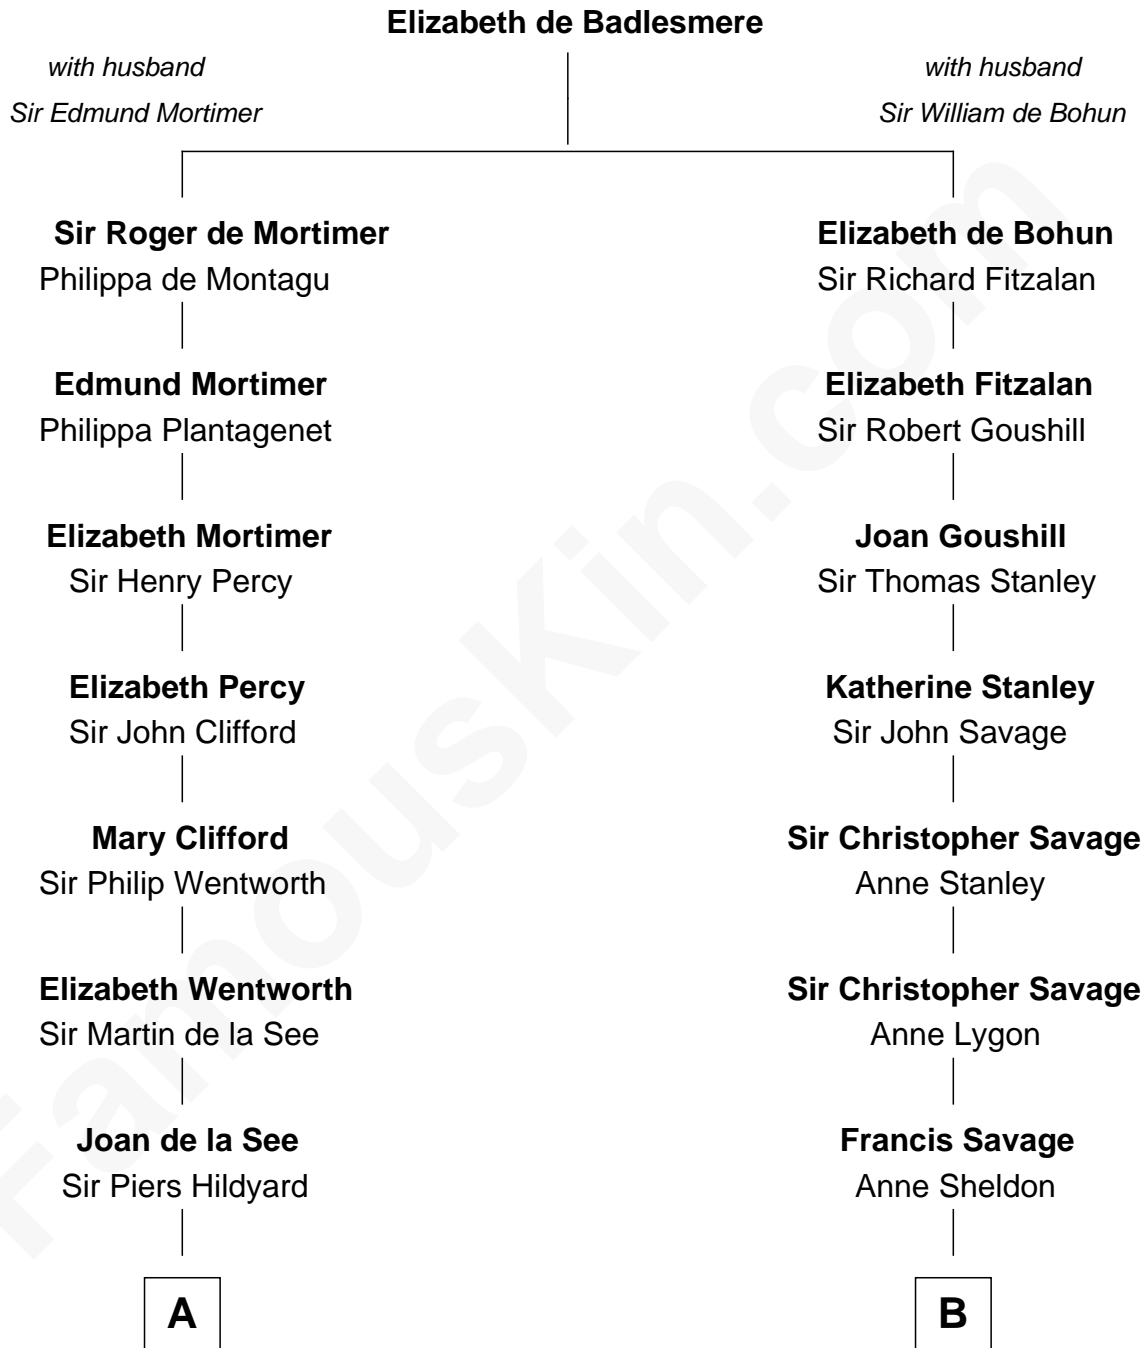

FamousKin.com

Relationship Chart of

Roy Rogers

Cowboy movie actor and singer

18th cousin 2 times removed of

General George C. Marshall

Author of "The Marshall Plan"

C

Jacintha Kibbe
William Womack

Archer Womack
Patricia Adeline Hatchett

Mattie M. Womack
Andrew E. Slye

Roy Rogers
Cowboy movie actor and singer

D

George Catlett Marshall
Laura Emily Bradford

General George C. Marshall
U.S. Army - World War II