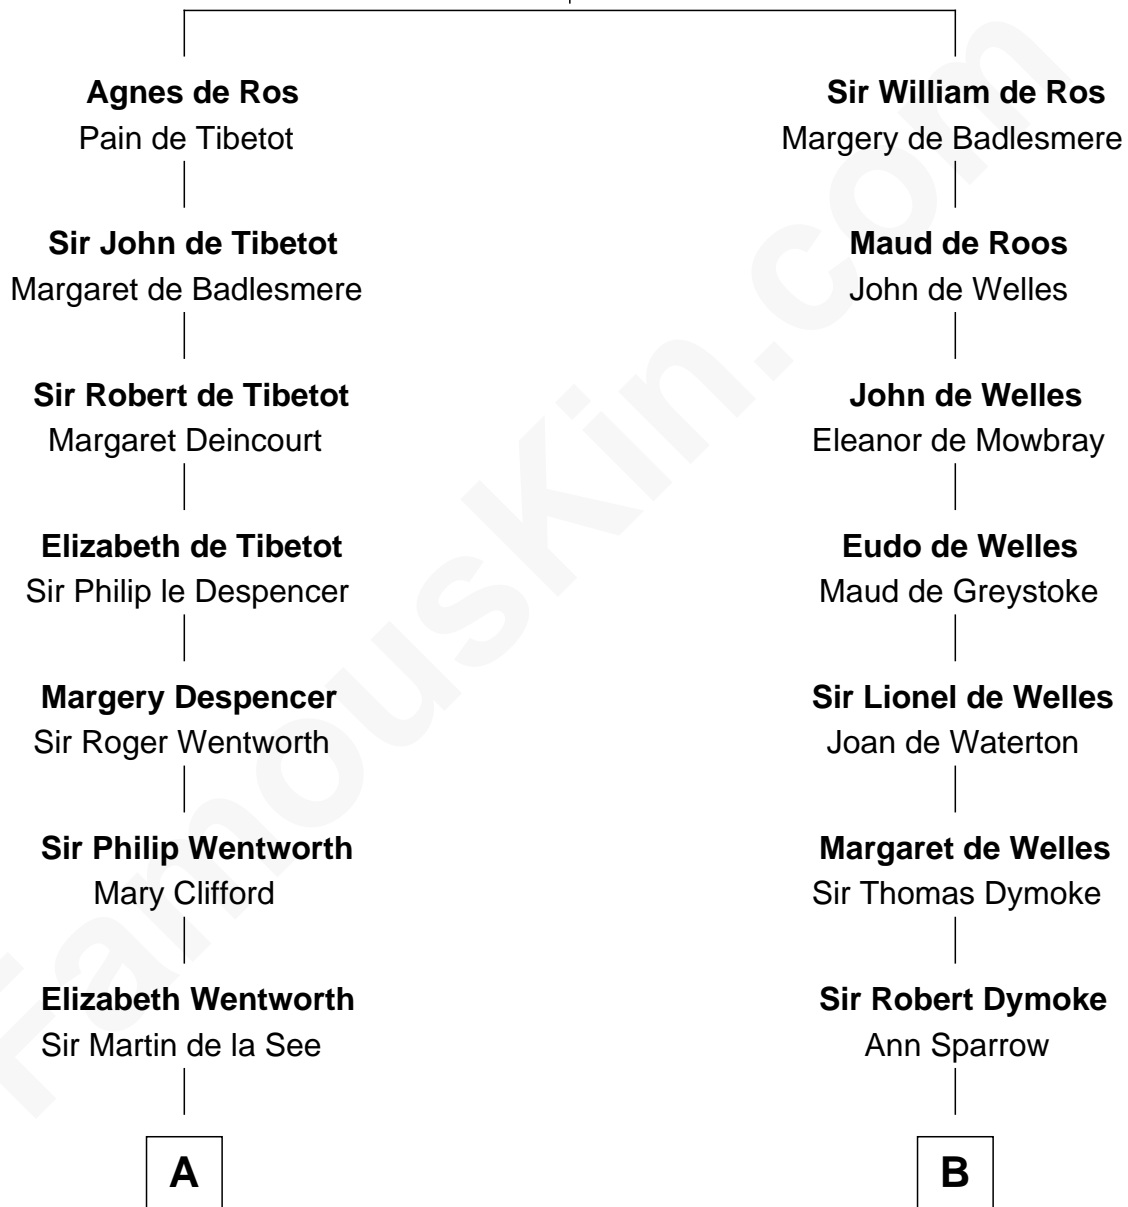

## Relationship Chart of

### Roy Rogers

*Cowboy movie actor and singer*

15th cousin 6 times removed of

### Meriwether Lewis

*Lewis and Clark Expedition*

**William de Ros**  
Maude de Vaux

**C**

—  
**Moses Kibbe**  
Sarah Everman

—  
**Jacintha Kibbe**  
William Womack

—  
**Archer Womack**  
Patricia Adeline Hatchett