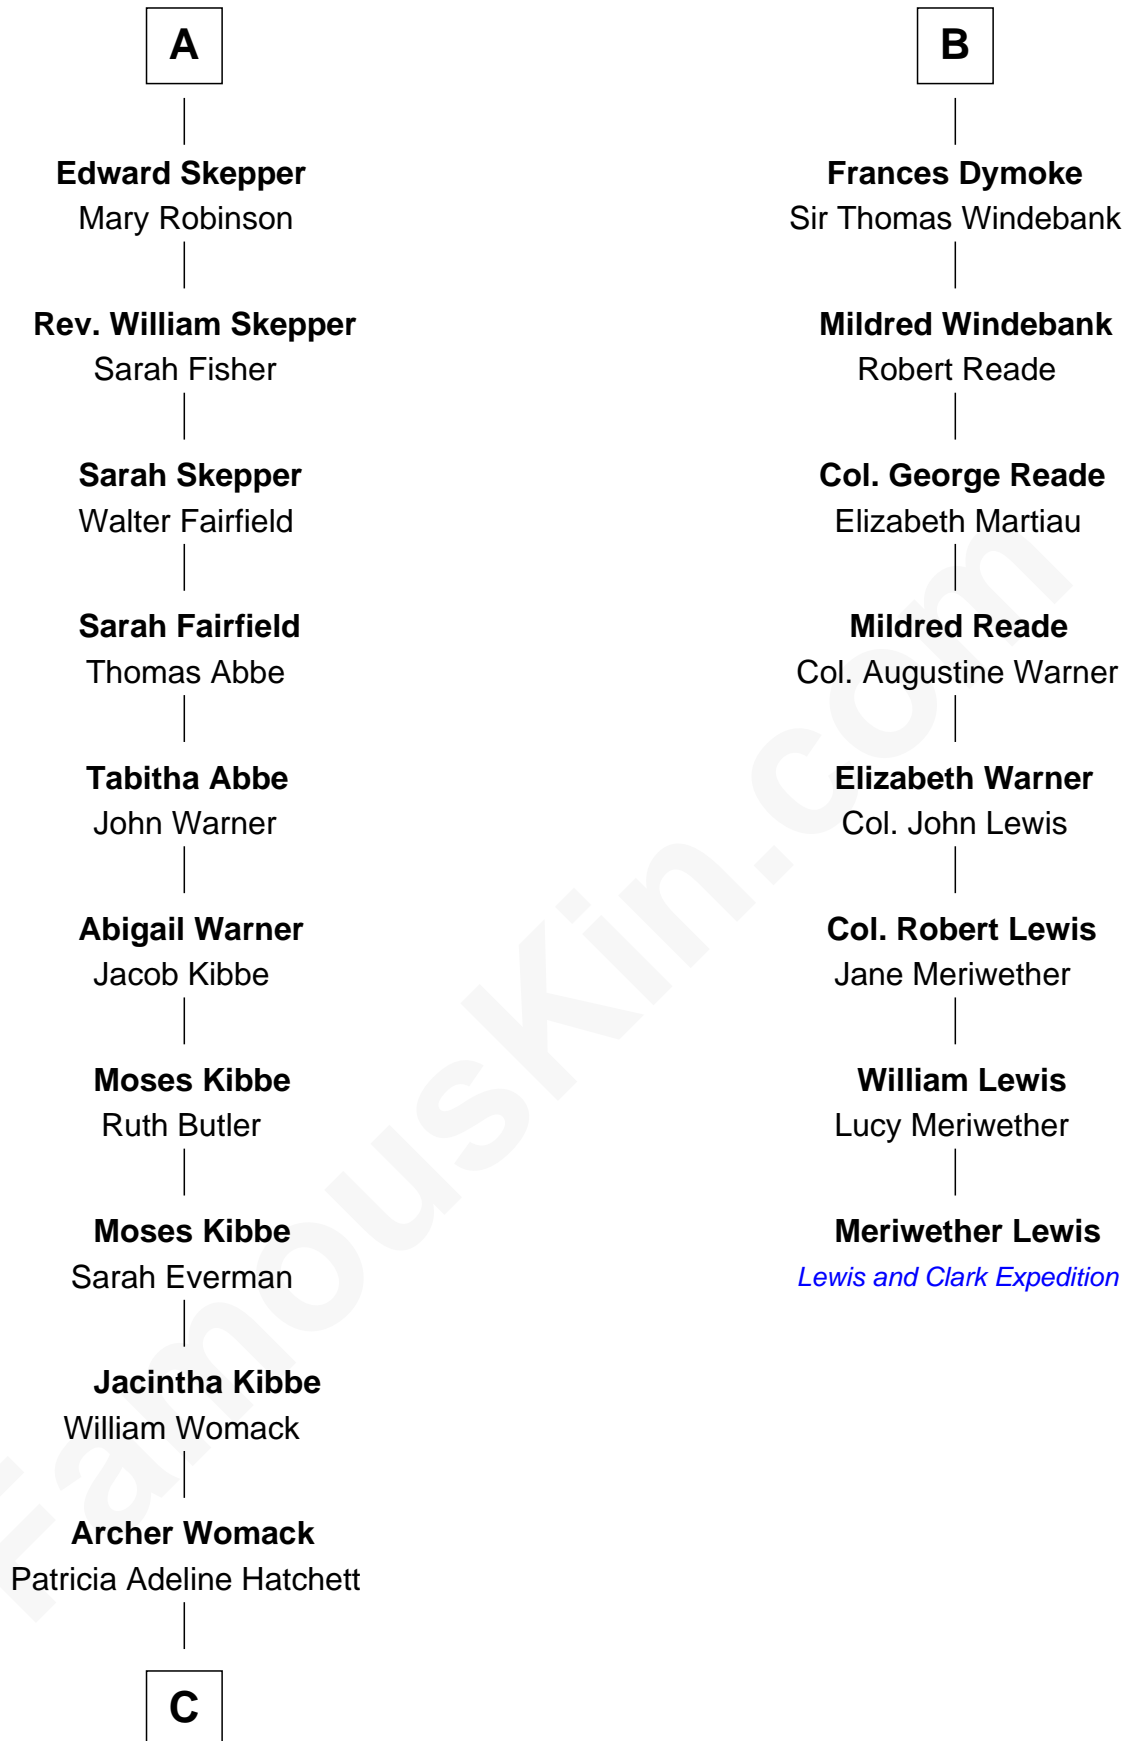

FamousKin.com

Relationship Chart of

Roy Rogers

Cowboy movie actor and singer

14th cousin 4 times removed of

Meriwether Lewis

Lewis and Clark Expedition

Sir Hugh de Stafford
Philippa de Beauchamp

Katherine de Stafford

Michael de la Pole

Isabel de la Pole

Thomas Morley

Anne Morley

Sir John Hastings

Elizabeth Hastings

Sir Robert Hildyard

Margaret Percy

Elizabeth Gascoigne

Sir George Talboys

Anne Talboys

Sir Edward Dymoke

B

C

—
Mattie M. Womack