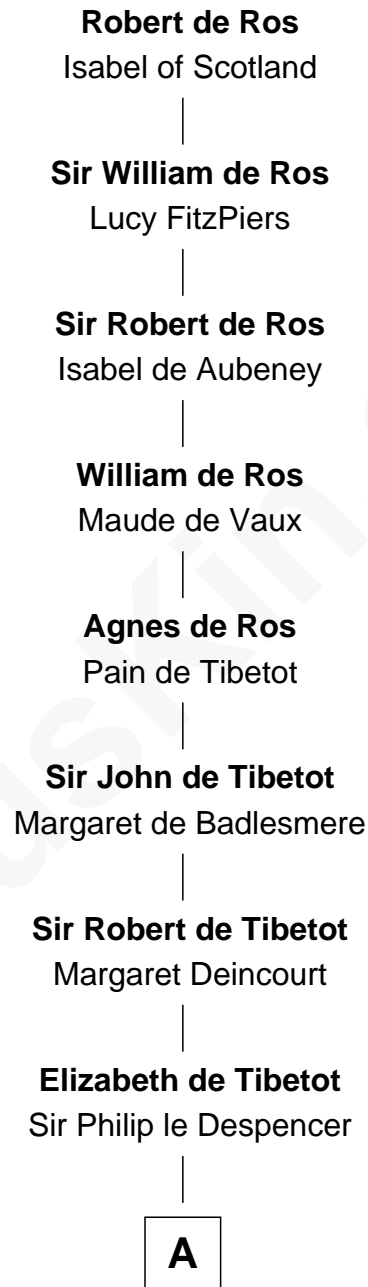

# FamousKin.com Relationship Chart of

**Roy Rogers**

*Cowboy movie actor and singer*

23rd Great-grandson of

**Robert de Ros**

*Magna Carta Surety*

**A**

**Margery Despencer**

Sir Roger Wentworth

**Sir Philip Wentworth**

Mary Clifford

**Elizabeth Wentworth**

Sir Martin de la See

**Joan de la See**

Sir Piers Hildyard

**Isabel Hildyard**

Ralph Legard

**Joan Ledgard**

Richard Skepper

**Edward Skepper**

Mary Robinson

**Rev. William Skepper**

Sarah Fisher

**Sarah Skepper**

Walter Fairfield

**Sarah Fairfield**

Thomas Abbe

**B**

**B**

**Tabitha Abbe**

John Warner

**Abigail Warner**