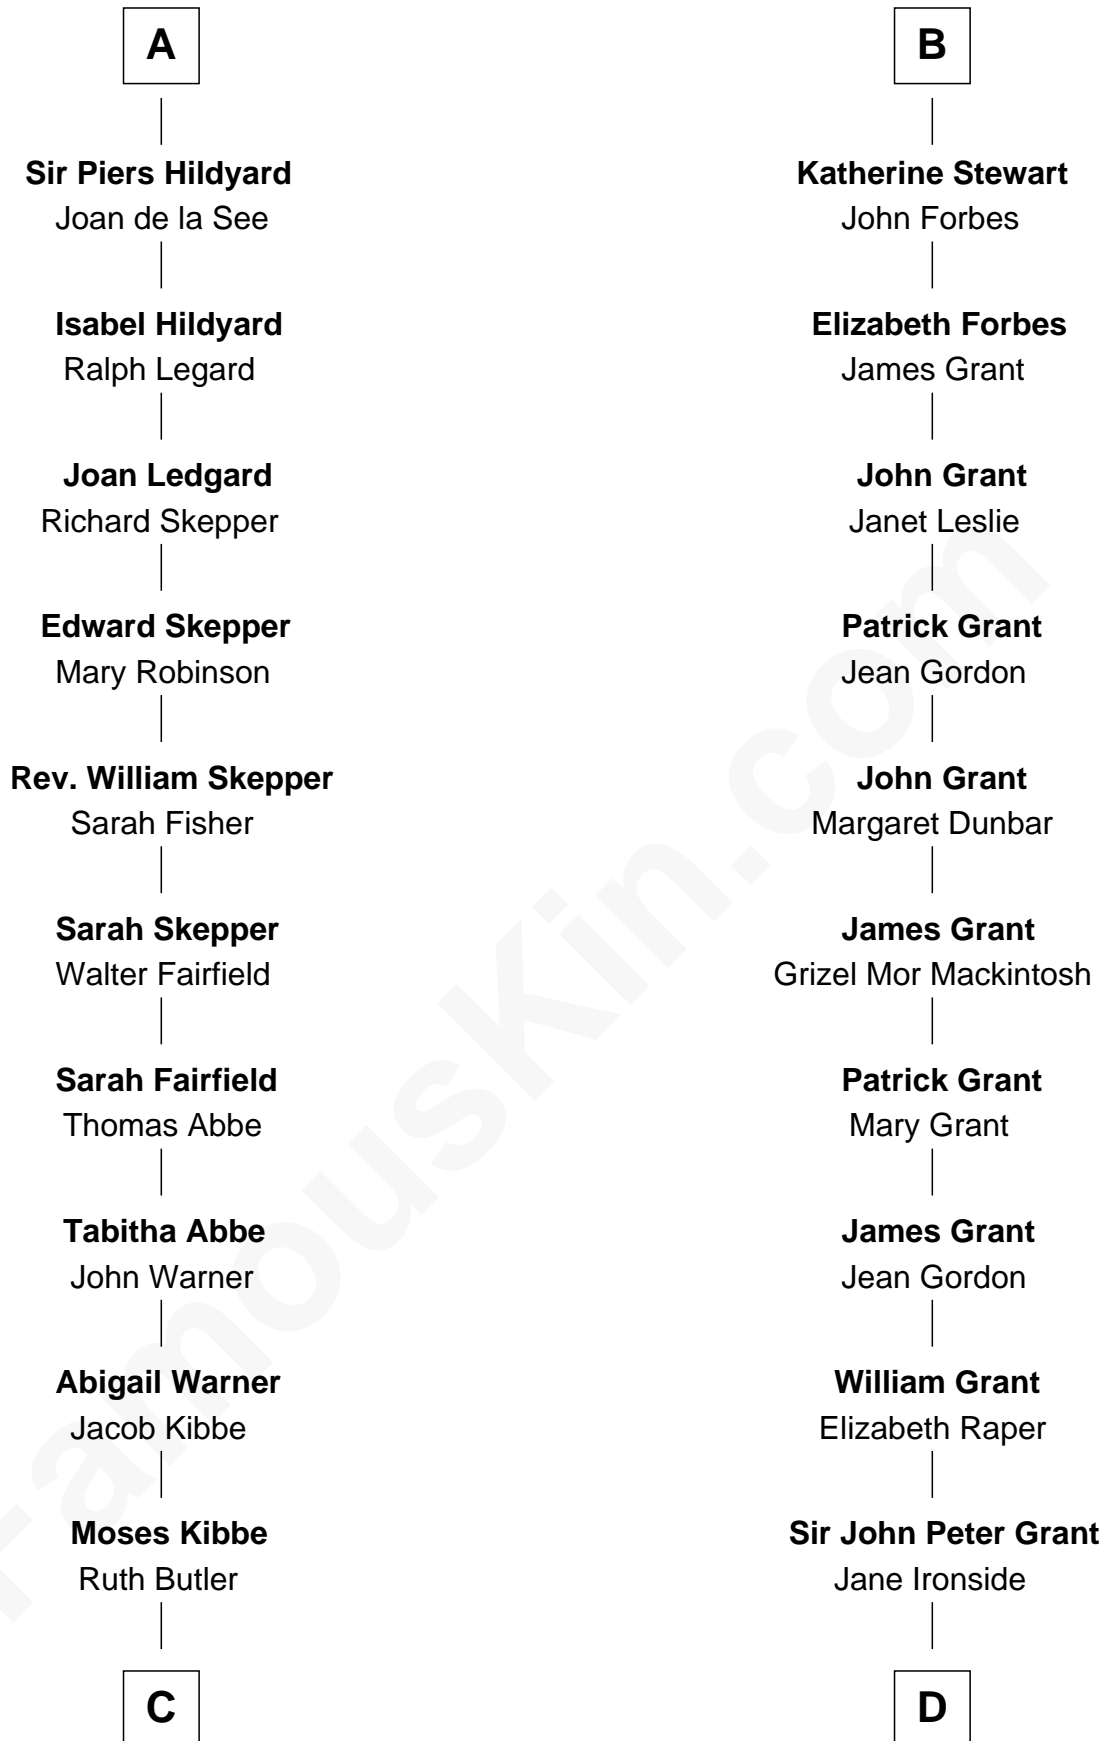

## Relationship Chart of

### Roy Rogers

*Cowboy movie actor and singer*

19th cousin 2 times removed of

**Lytton Strachey**

*Author and Co-Founder of Bloomsbury Group*

**C**

**Moses Kibbe**  
Sarah Everman

**Jacintha Kibbe**  
William Womack

**Archer Womack**  
Patricia Adeline Hatchett

**Mattie M. Womack**  
Andrew E. Slye

**Roy Rogers**  
*Cowboy movie actor and singer*

**D**

**Sir John Peter Grant**  
Henrietta Plowden

**Jane Maria Grant**  
Sir Richard Strachey