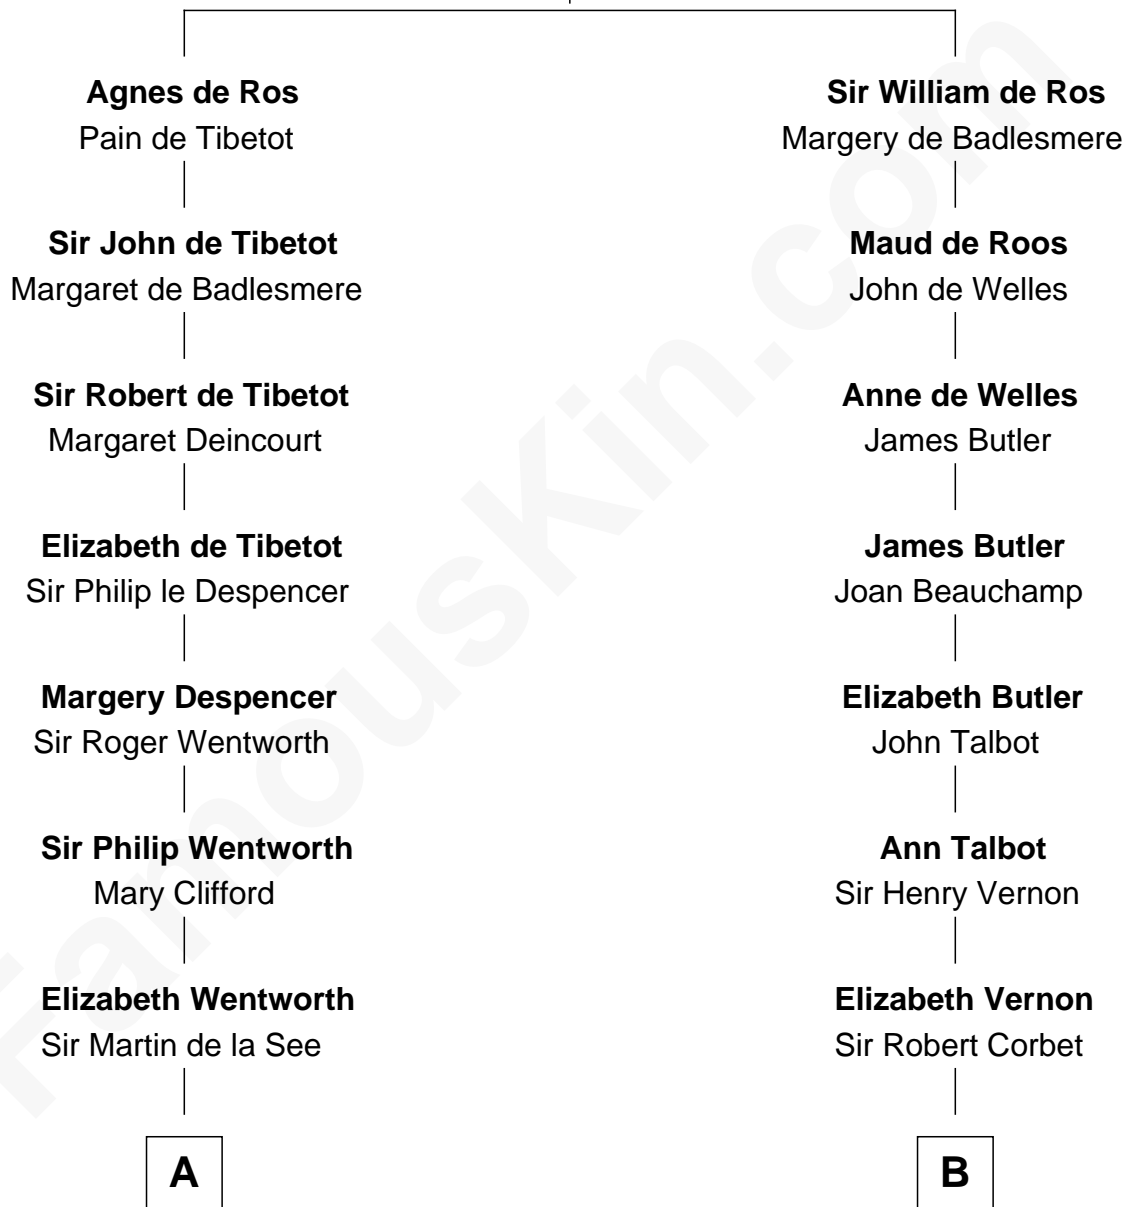

FamousKin.com

Relationship Chart of

Roy Rogers

Cowboy movie actor and singer

18th cousin 3 times removed of

Olivia De Havilland

Movie Actress

William de Ros
Maude de Vaux

C

Moses Kibbe
Sarah Everman

Jacintha Kibbe
William Womack

Archer Womack
Patricia Adeline Hatchett

Mattie M. Womack
Andrew E. Slye

Roy Rogers
Cowboy movie actor and singer

D

Walter Augustus De Havilland
Lillian Augusta Ruse