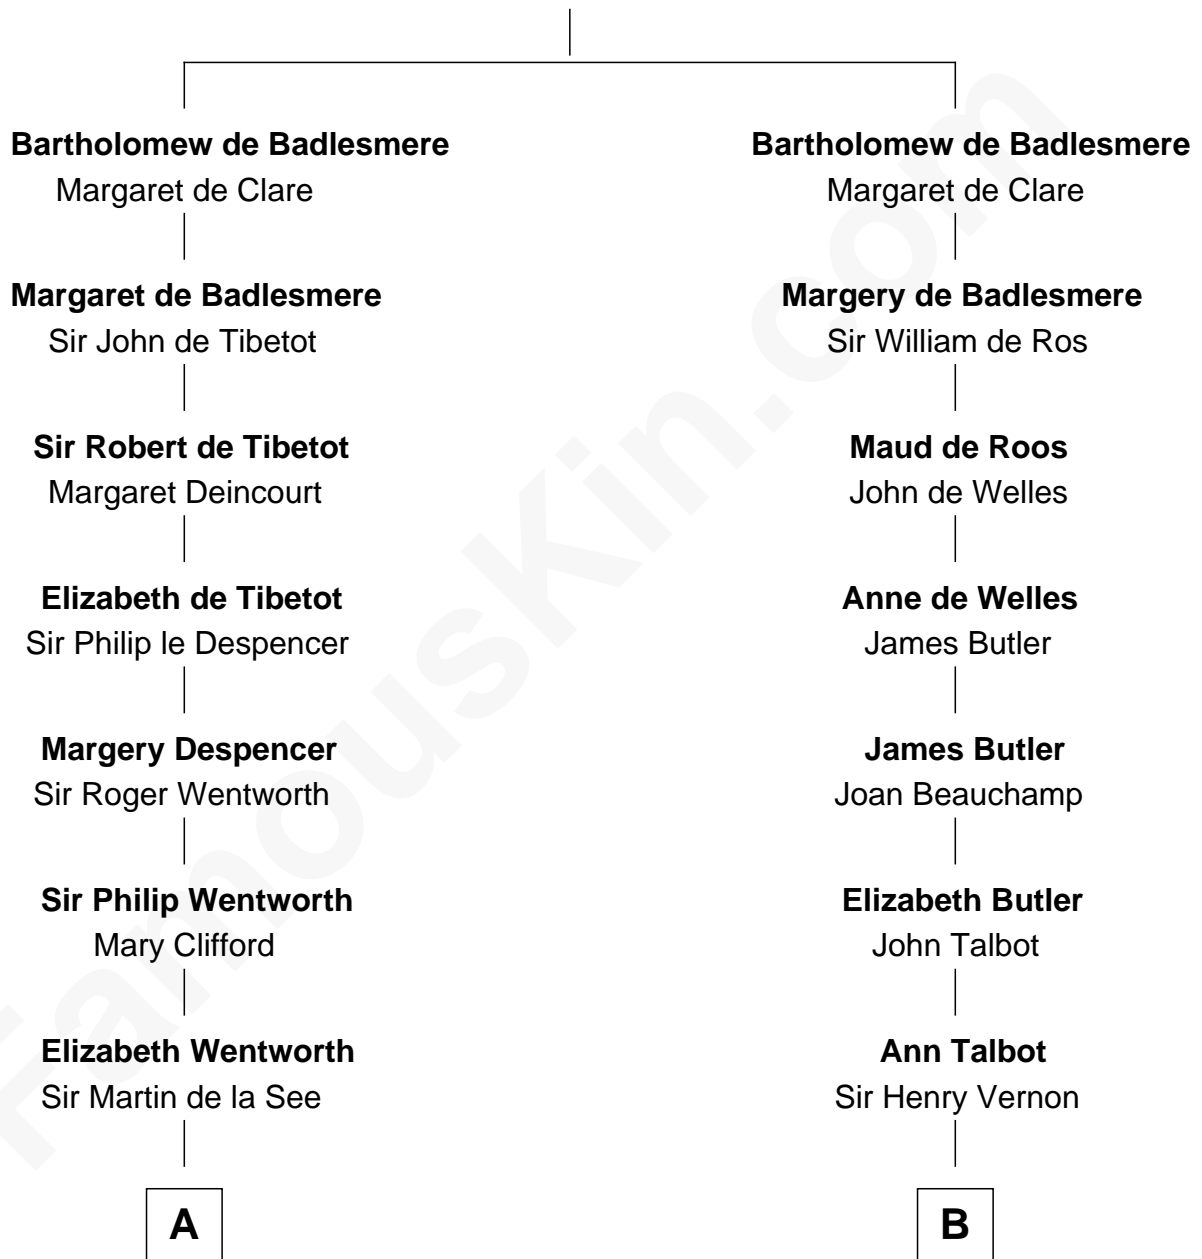

FamousKin.com

Relationship Chart of

Roy Rogers

Cowboy movie actor and singer

19th cousin 2 times removed of

Olivia De Havilland

Movie Actress

Gunselm de Badlesmere

C

Moses Kibbe
Sarah Everman

Jacintha Kibbe
William Womack

Archer Womack
Patricia Adeline Hatchett

Mattie M. Womack
Andrew E. Slye

Roy Rogers
Cowboy movie actor and singer

D

Margaret Letitia Molesworth
Charles Richard De Havilland

Walter Augustus De Havilland
Lillian Augusta Ruse

Olivia De Havilland
Movie Actress