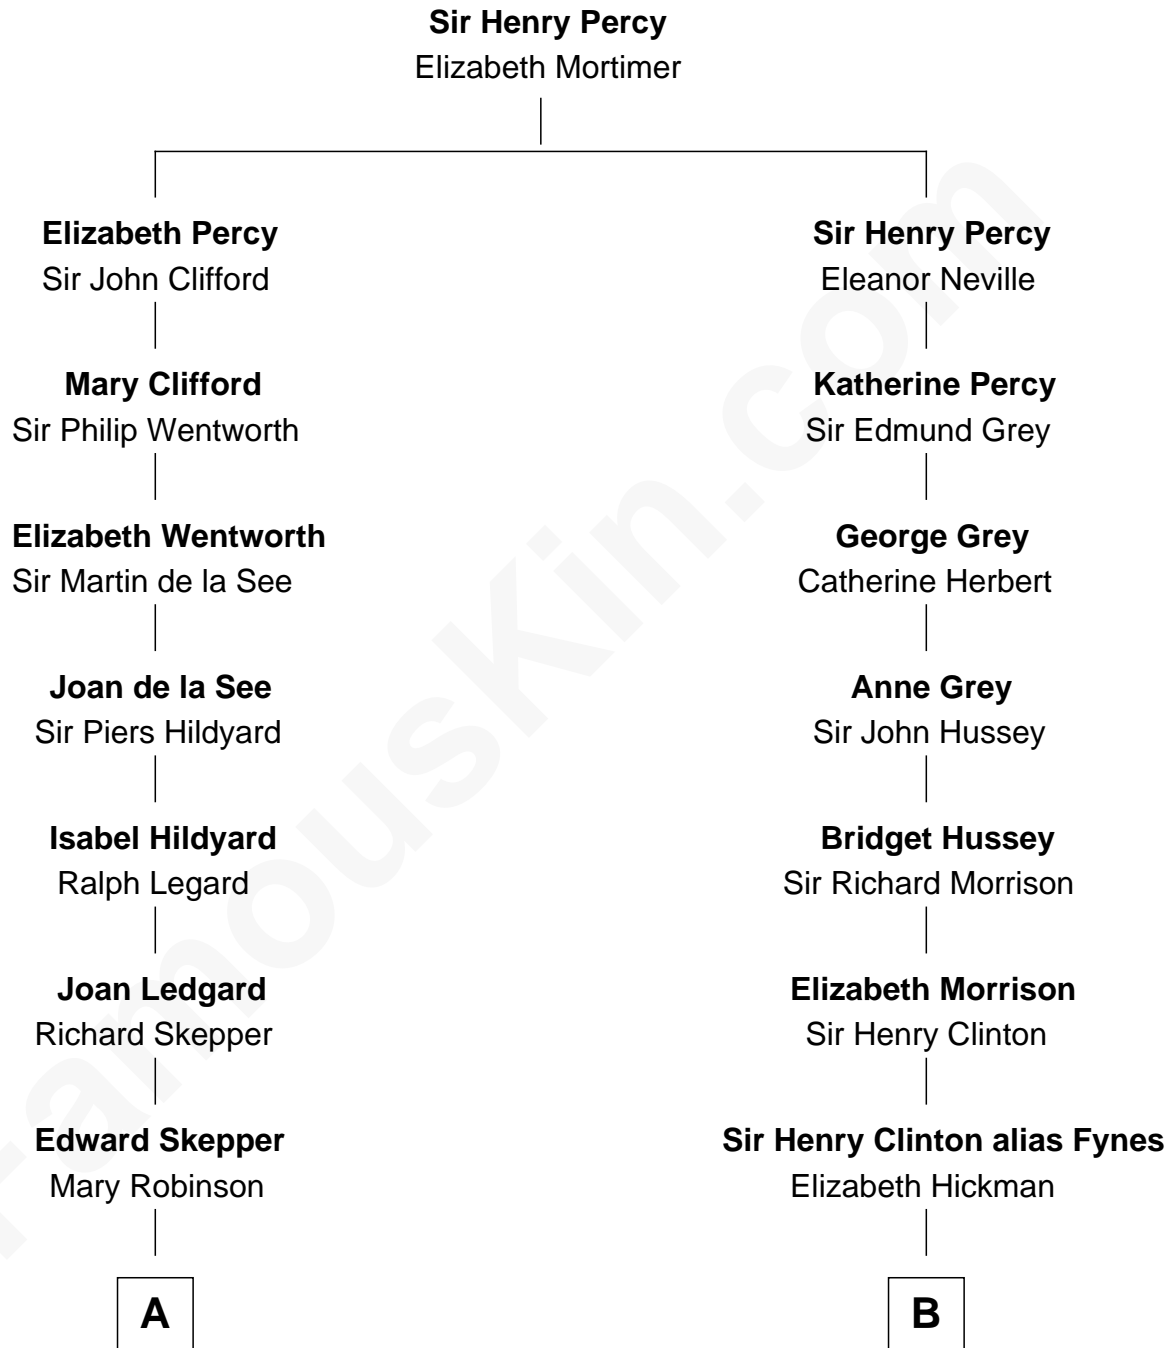

## Relationship Chart of

### Roy Rogers

*Cowboy movie actor and singer*

11th cousin 6 times removed of

**DeWitt Clinton**

*6th Governor of New York*

Roy Rogers photo by [frontrowkid](#) (CC BY-SA 2.0)