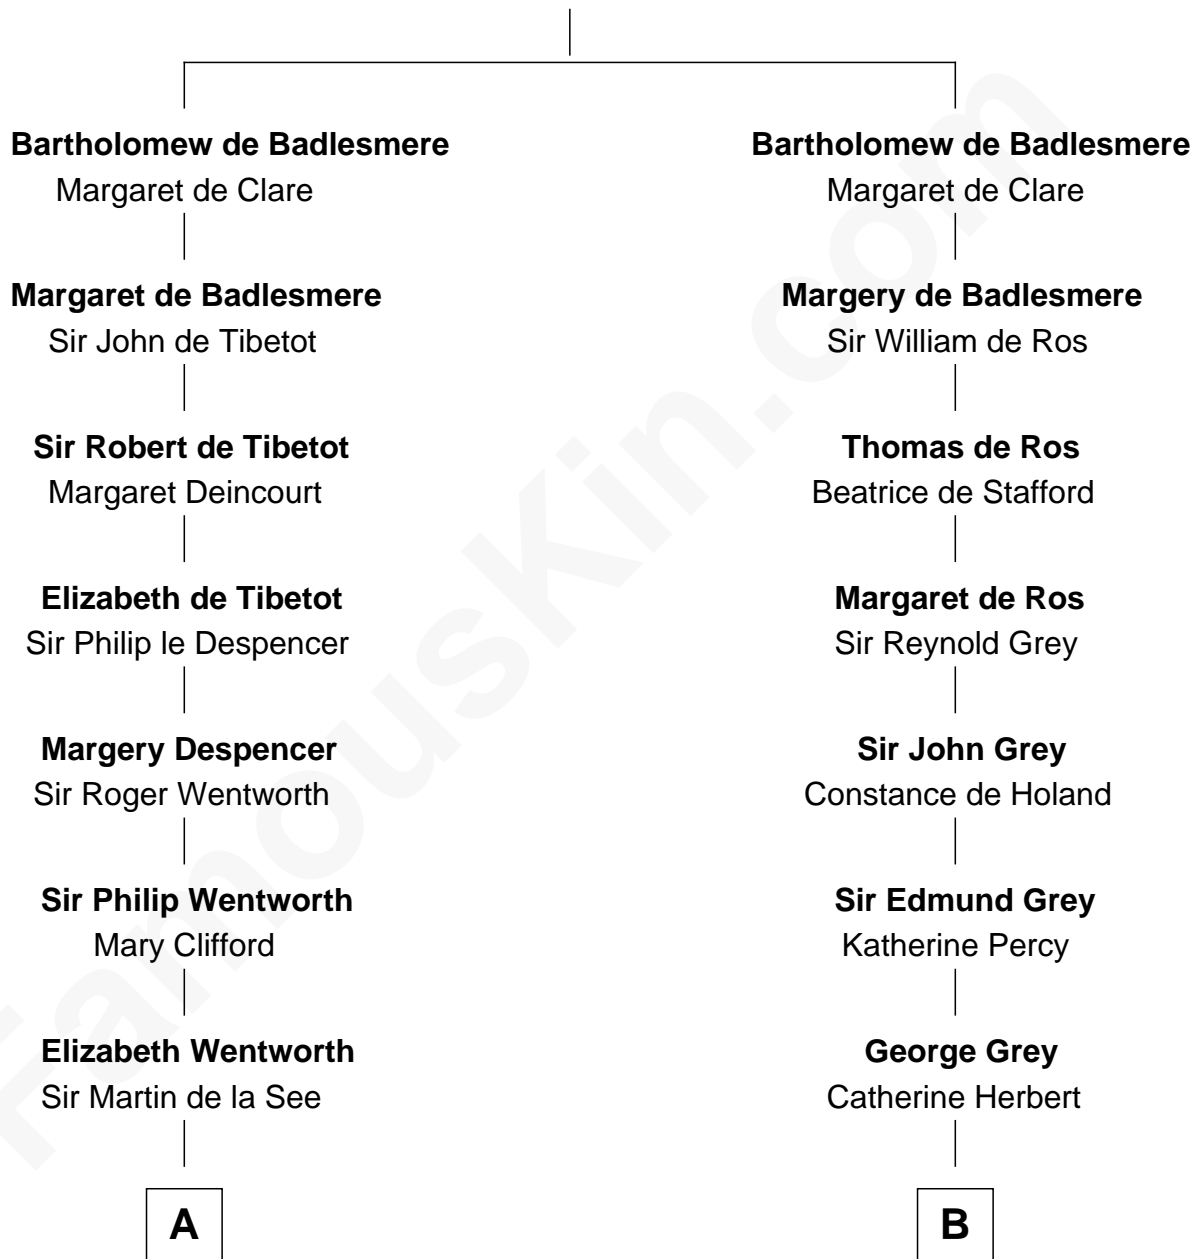

## Relationship Chart of

### Roy Rogers

*Cowboy movie actor and singer*

15th cousin 6 times removed of

### DeWitt Clinton

*6th Governor of New York*

#### Gunselm de Badlesmere

-----

**C**

—  
**Moses Kibbe**  
Sarah Everman

—  
**Jacintha Kibbe**  
William Womack

—  
**Archer Womack**  
Patricia Adeline Hatchett

—  
**Mattie M. Womack**  
Andrew E. Slye