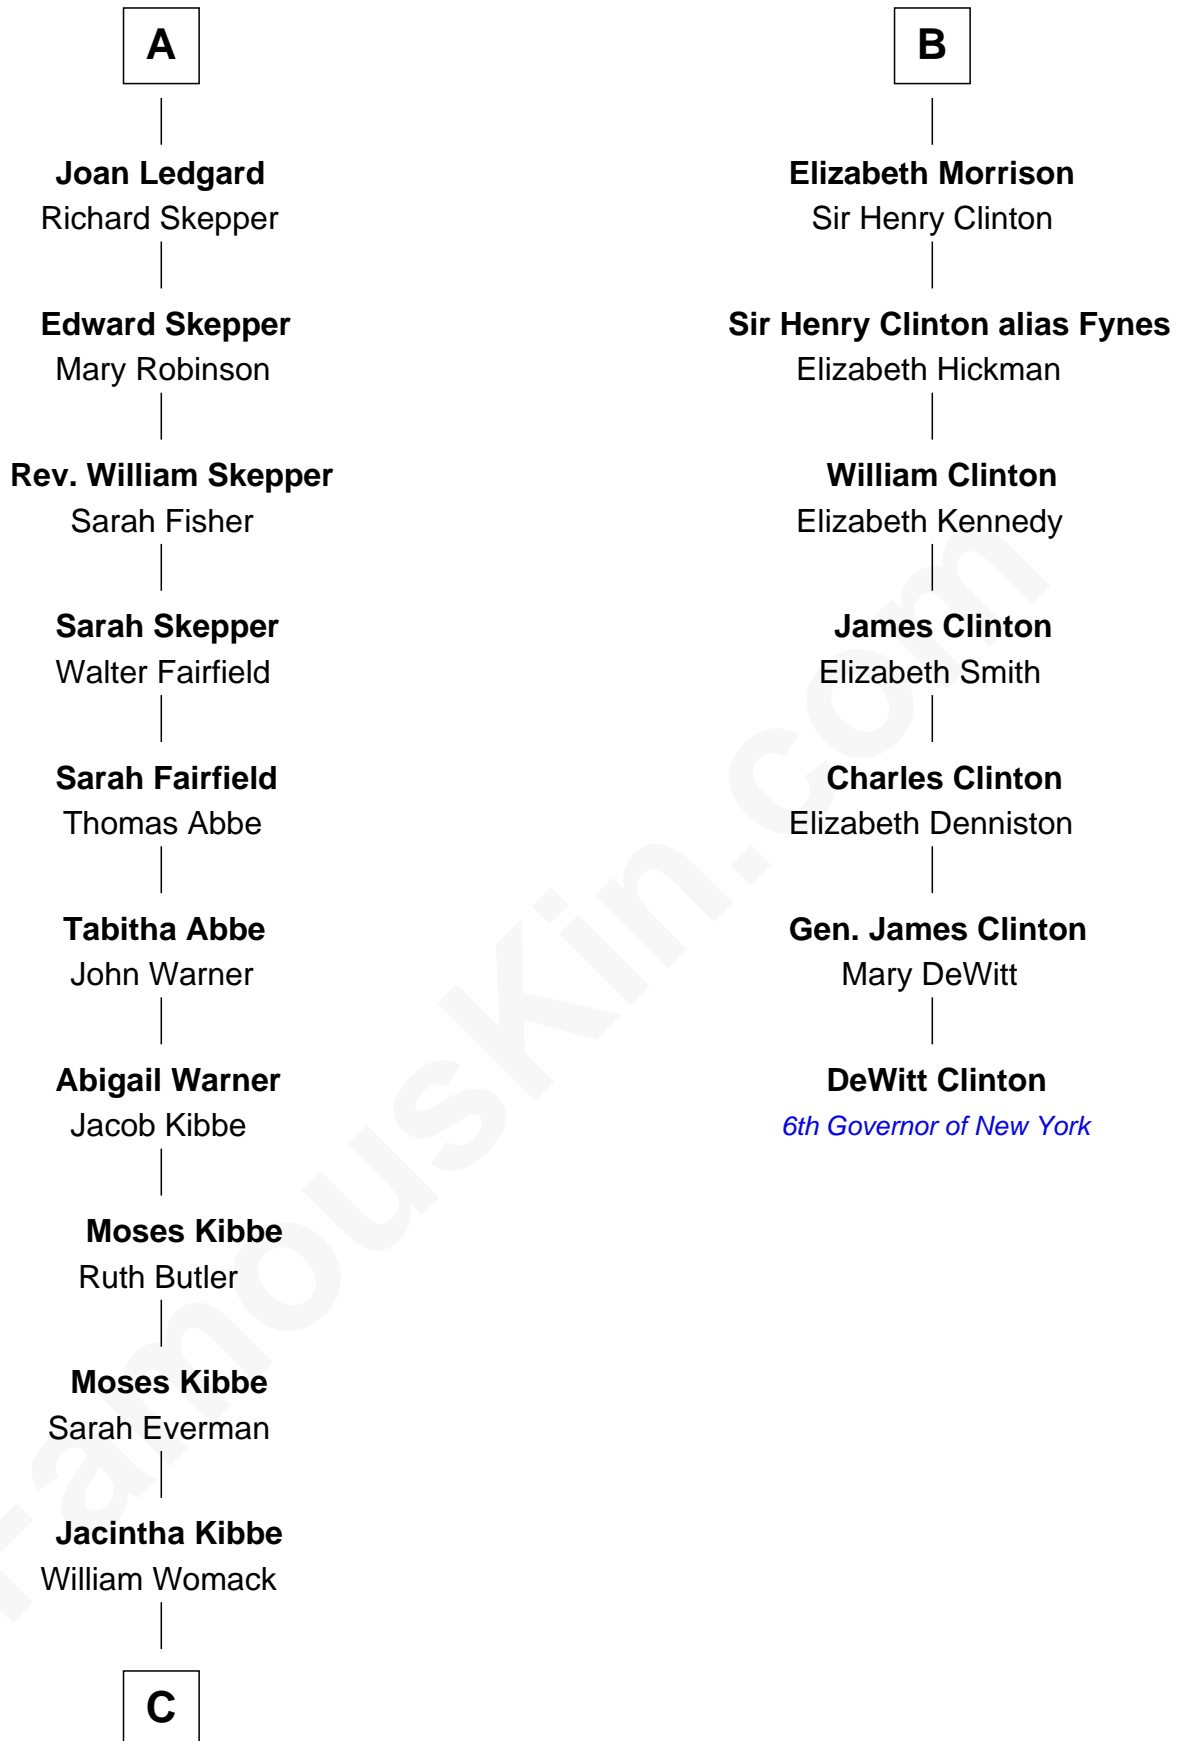

## Relationship Chart of

### Roy Rogers

*Cowboy movie actor and singer*

13th cousin 6 times removed of

**DeWitt Clinton**

*6th Governor of New York*

**C**

—  
**Archer Womack**  
Patricia Adeline Hatchett

—  
**Mattie M. Womack**  
Andrew E. Slye