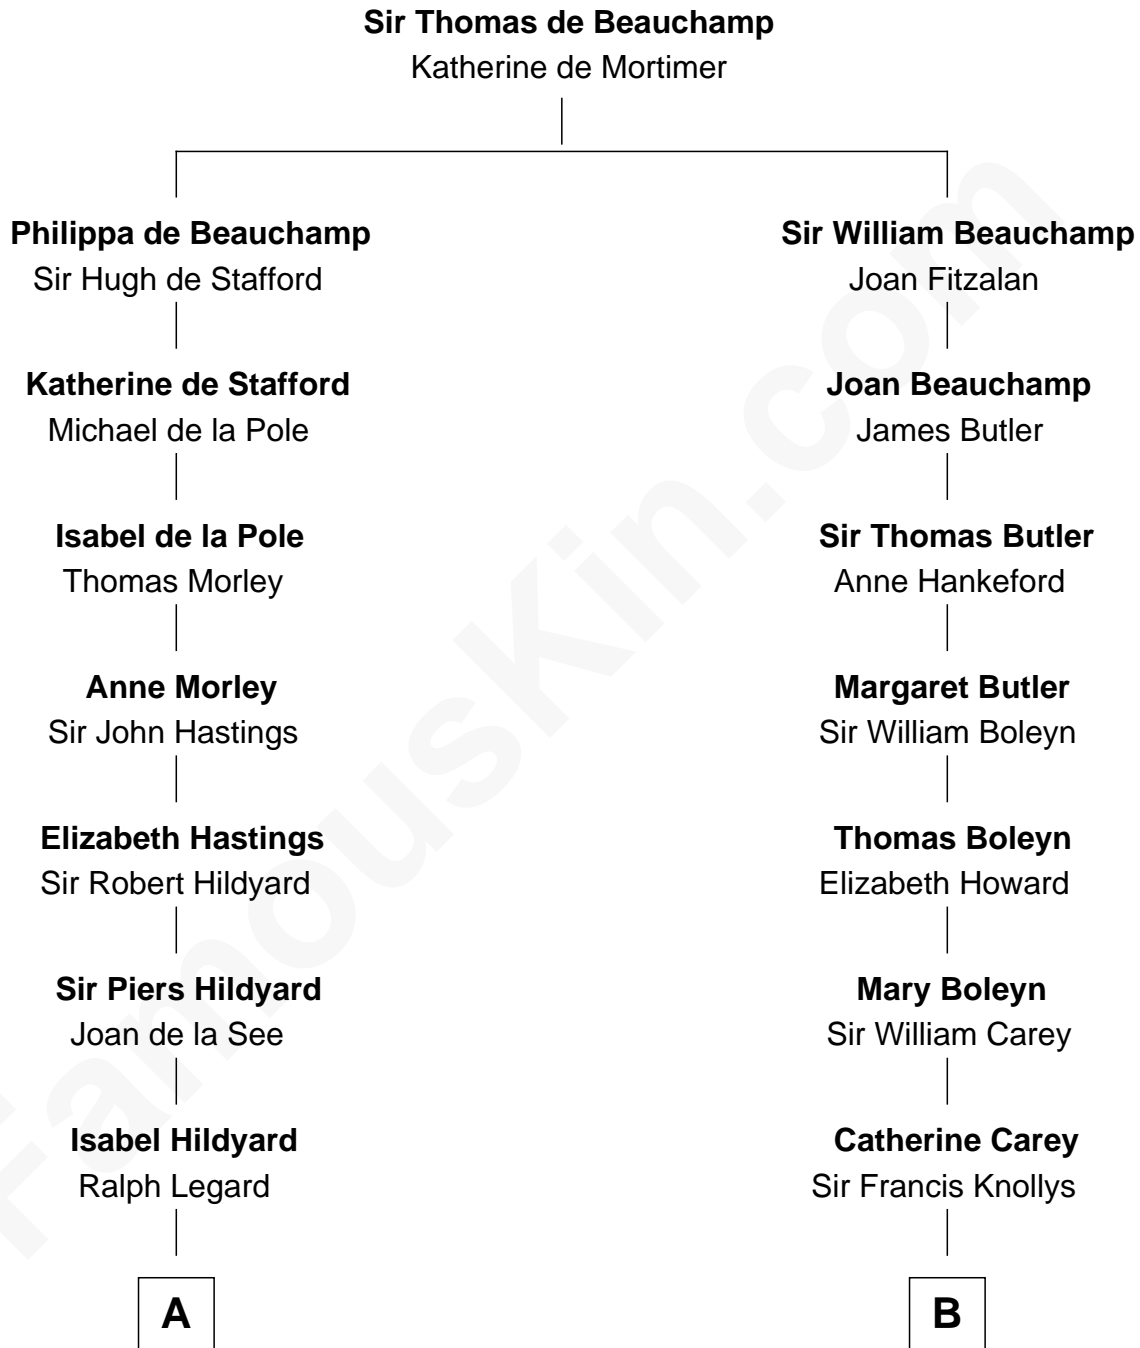

FamousKin.com

Relationship Chart of

Roy Rogers

Cowboy movie actor and singer

15th cousin 4 times removed of

Lt. Gen. James Brudenell

Leader of the "Charge of the Light Brigade"

C

—
Archer Womack
Patricia Adeline Hatchett

—
Mattie M. Womack
Andrew E. Slye

—
Roy Rogers
Cowboy movie actor and singer

FamousKin.com