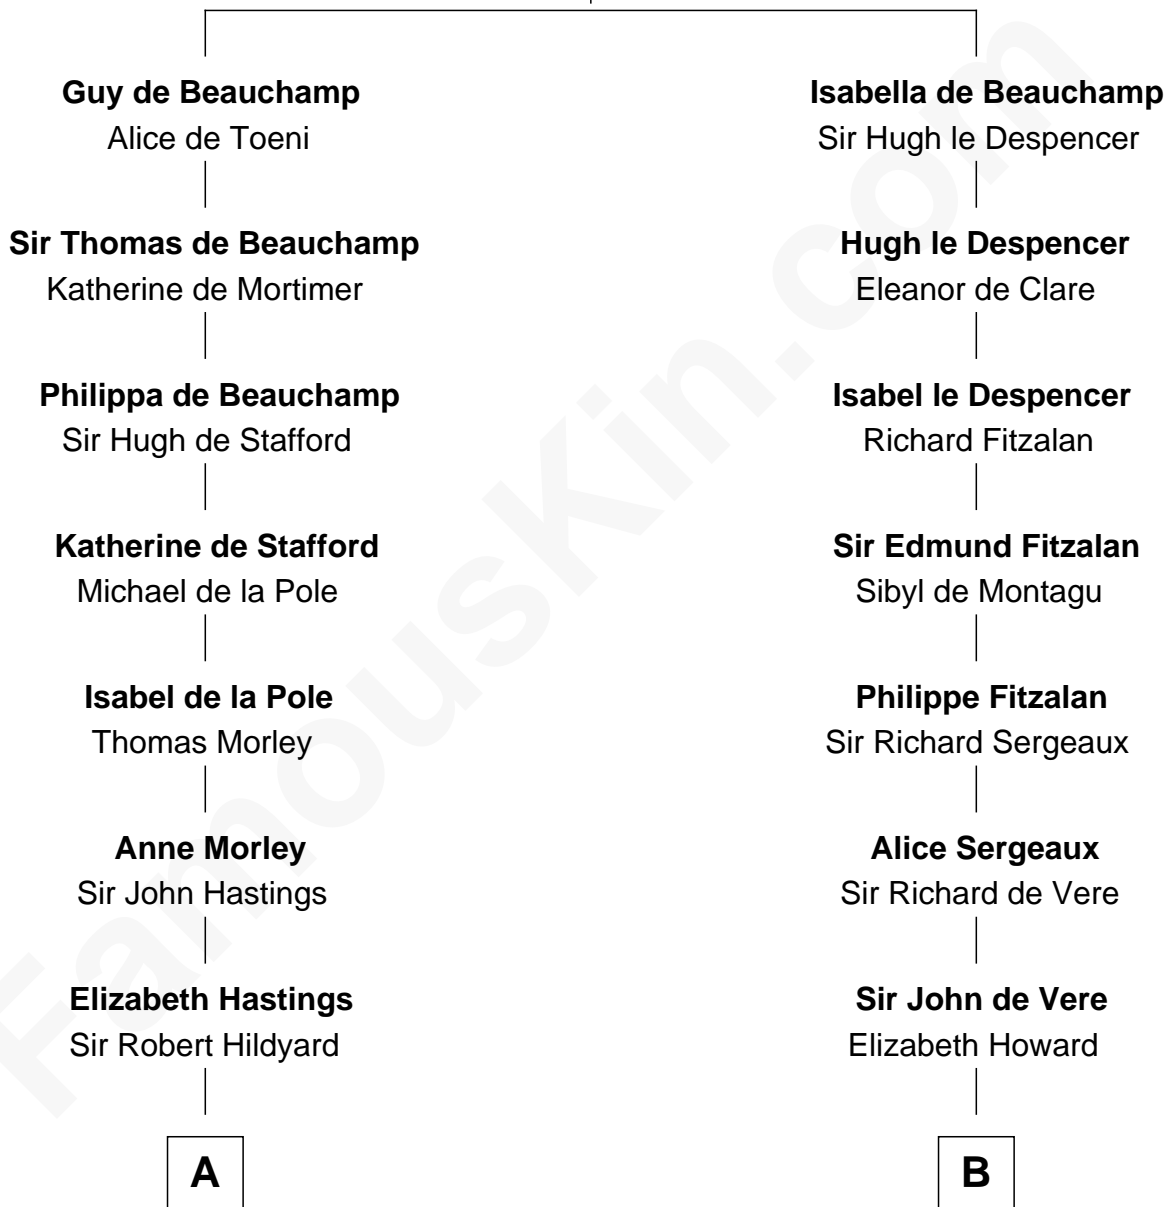

FamousKin.com Relationship Chart of

Roy Rogers

Cowboy movie actor and singer

21st cousin of

Alan Ladd

Movie Actor

William de Beauchamp

Maud FitzJohn

C

Moses Kibbe
Sarah Everman

Jacintha Kibbe
William Womack

Archer Womack
Patricia Adeline Hatchett

Mattie M. Womack
Andrew E. Slye

Roy Rogers
Cowboy movie actor and singer

D

Sylvia Americana Sumner
Abram Shotwell