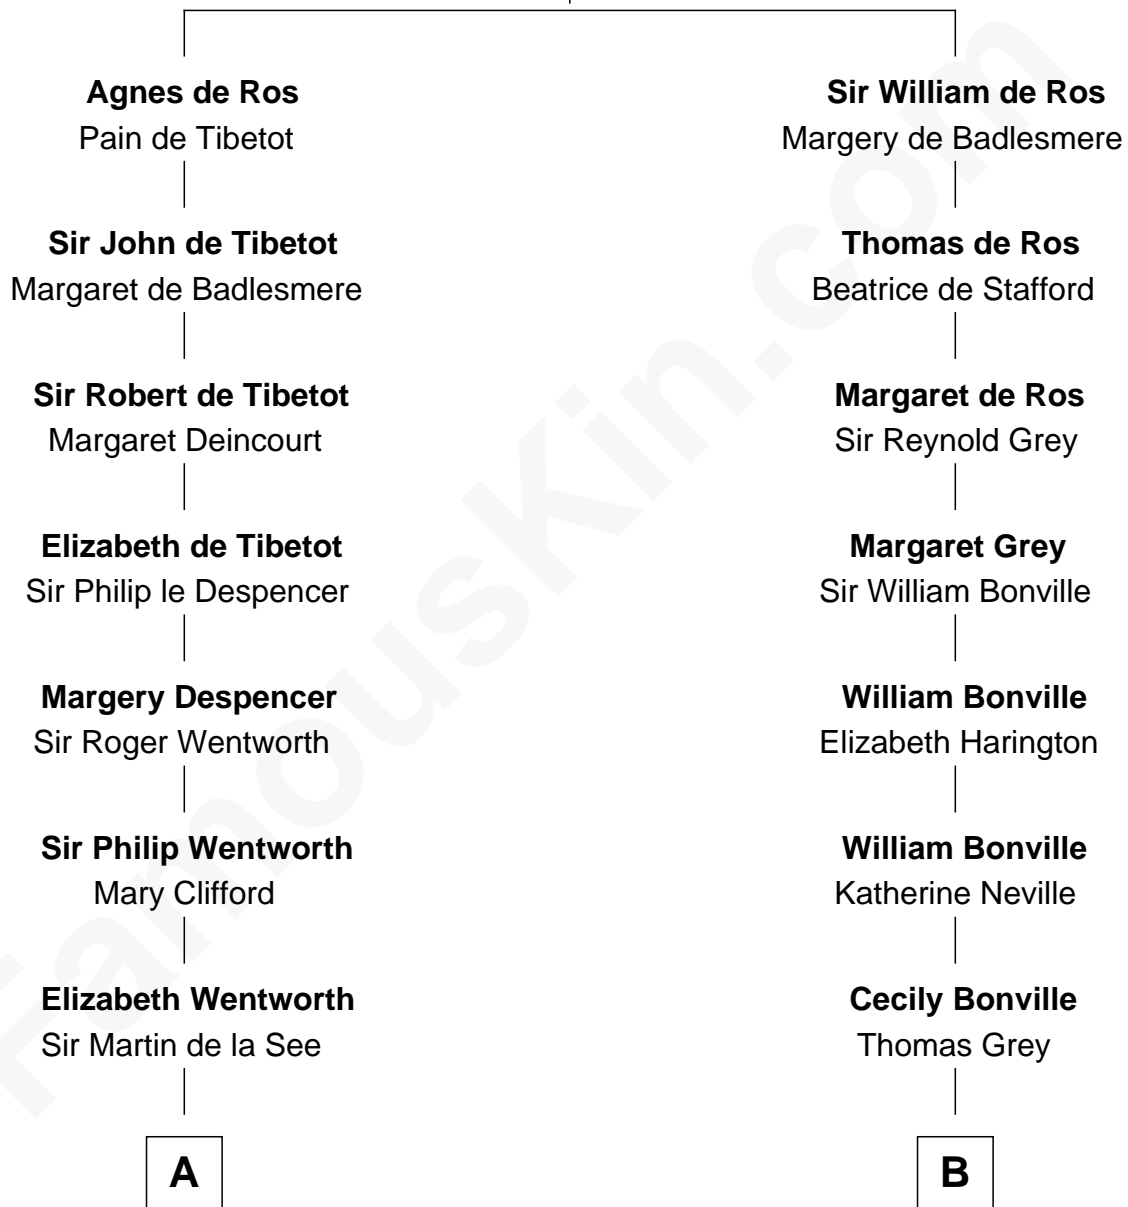

FamousKin.com Relationship Chart of

Roy Rogers

Cowboy movie actor and singer

21st cousin of

Alan Ladd

Movie Actor

William de Ros
Maude de Vaux

C

Moses Kibbe
Sarah Everman

Jacintha Kibbe
William Womack

Archer Womack
Patricia Adeline Hatchett

Mattie M. Womack
Andrew E. Slye

Roy Rogers
Cowboy movie actor and singer

D

Josiah Ladd
Nancy Ladd

Alvaro Ladd
Nancy Shotwell