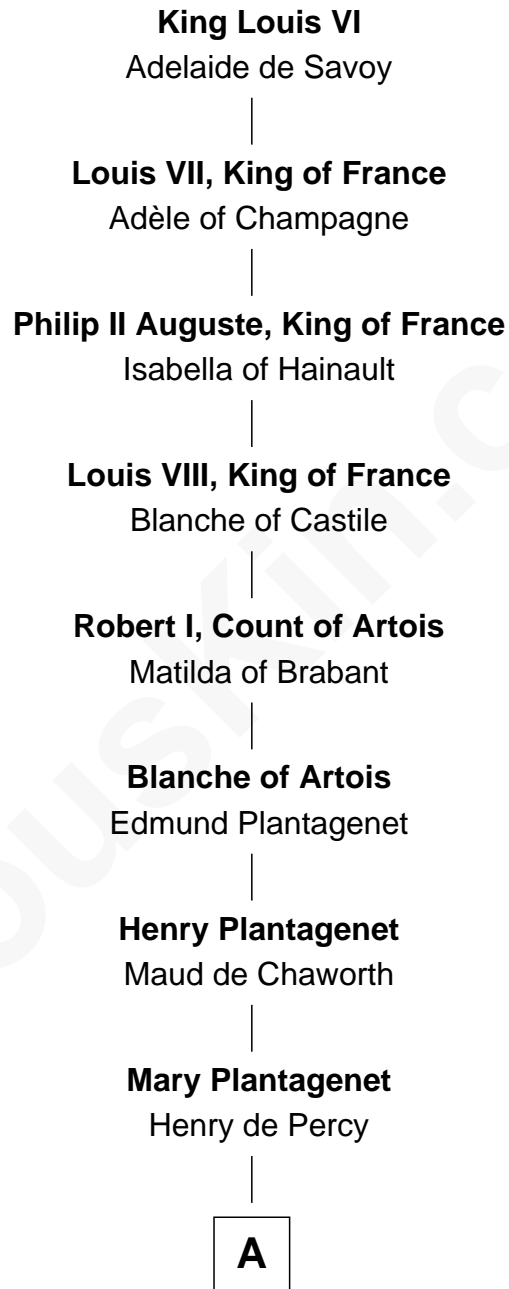

FamousKin.com Relationship Chart of

Roy Rogers

Cowboy movie actor and singer

25th Great-grandson of

King Louis VI

King of France

A

—
Sir Henry Percy
Margaret de Neville

—
Sir Henry Percy
Elizabeth Mortimer

—
Elizabeth Percy
Sir John Clifford

—
Mary Clifford
Sir Philip Wentworth

—
Elizabeth Wentworth
Sir Martin de la See

—
Joan de la See
Sir Piers Hildyard

—
Isabel Hildyard
Ralph Legard

—
Joan Ledgard
Richard Skepper

—
Edward Skepper
Mary Robinson

—
Rev. William Skepper
Sarah Fisher

B

B

|
Sarah Skepper

Walter Fairfield

|
Sarah Fairfield