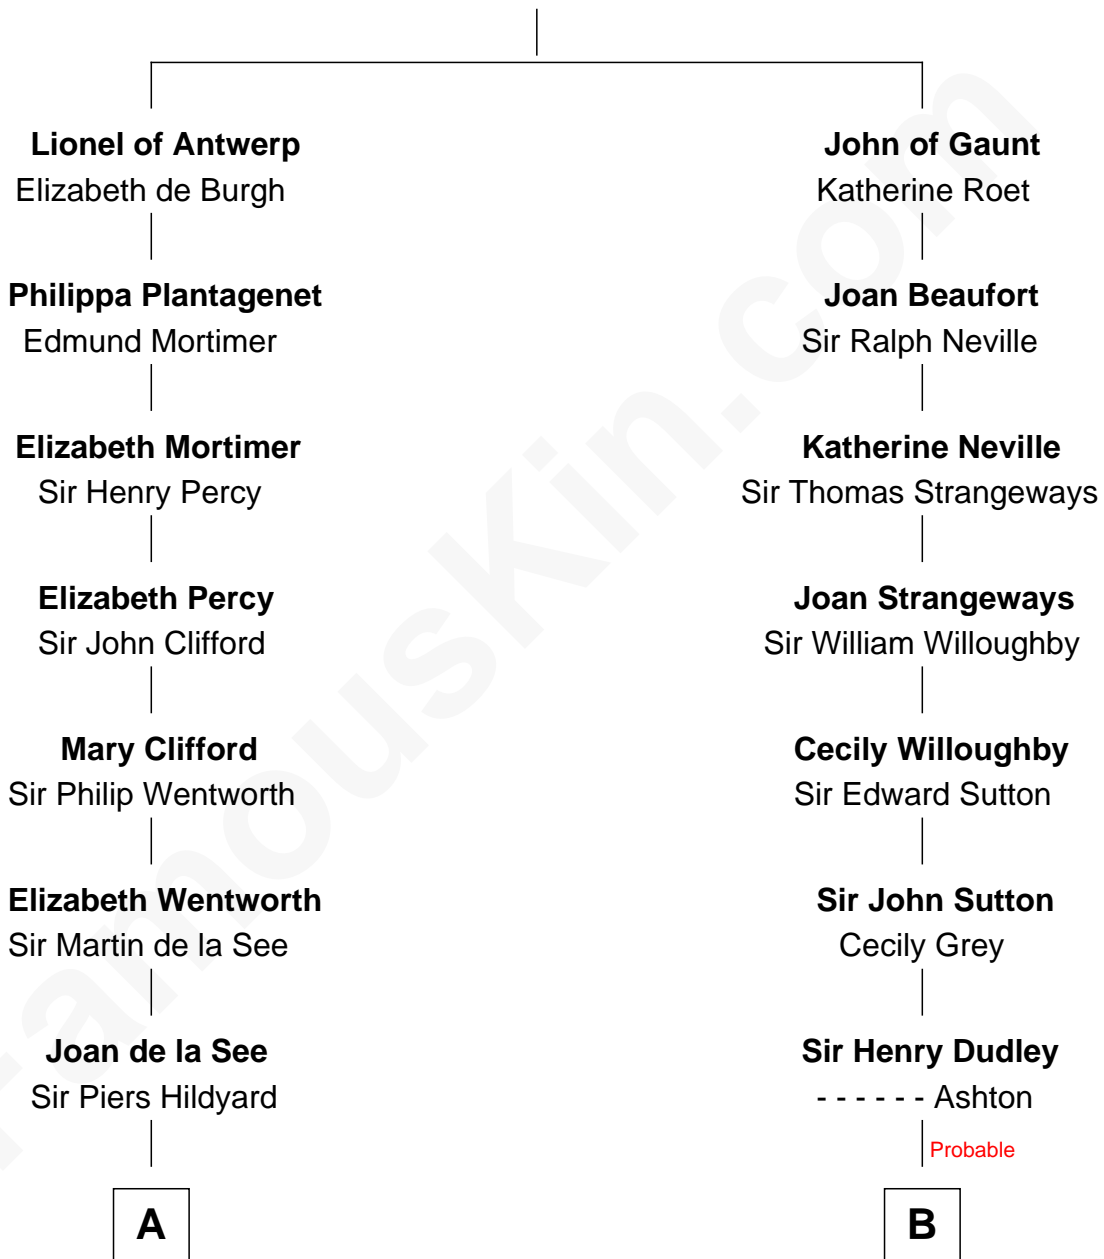

FamousKin.com

Relationship Chart of

Roy Rogers

Cowboy movie actor and singer

18th cousin 2 times removed of

Dick Clark

Radio and TV Host

Edward III, King of England

Philippa of Hainault

C

Jacintha Kibbe
William Womack

Archer Womack
Patricia Adeline Hatchett

Mattie M. Womack
Andrew E. Slye

Roy Rogers
Cowboy movie actor and singer

D

Julia Fuller Barnard
Richard Augustus Clark