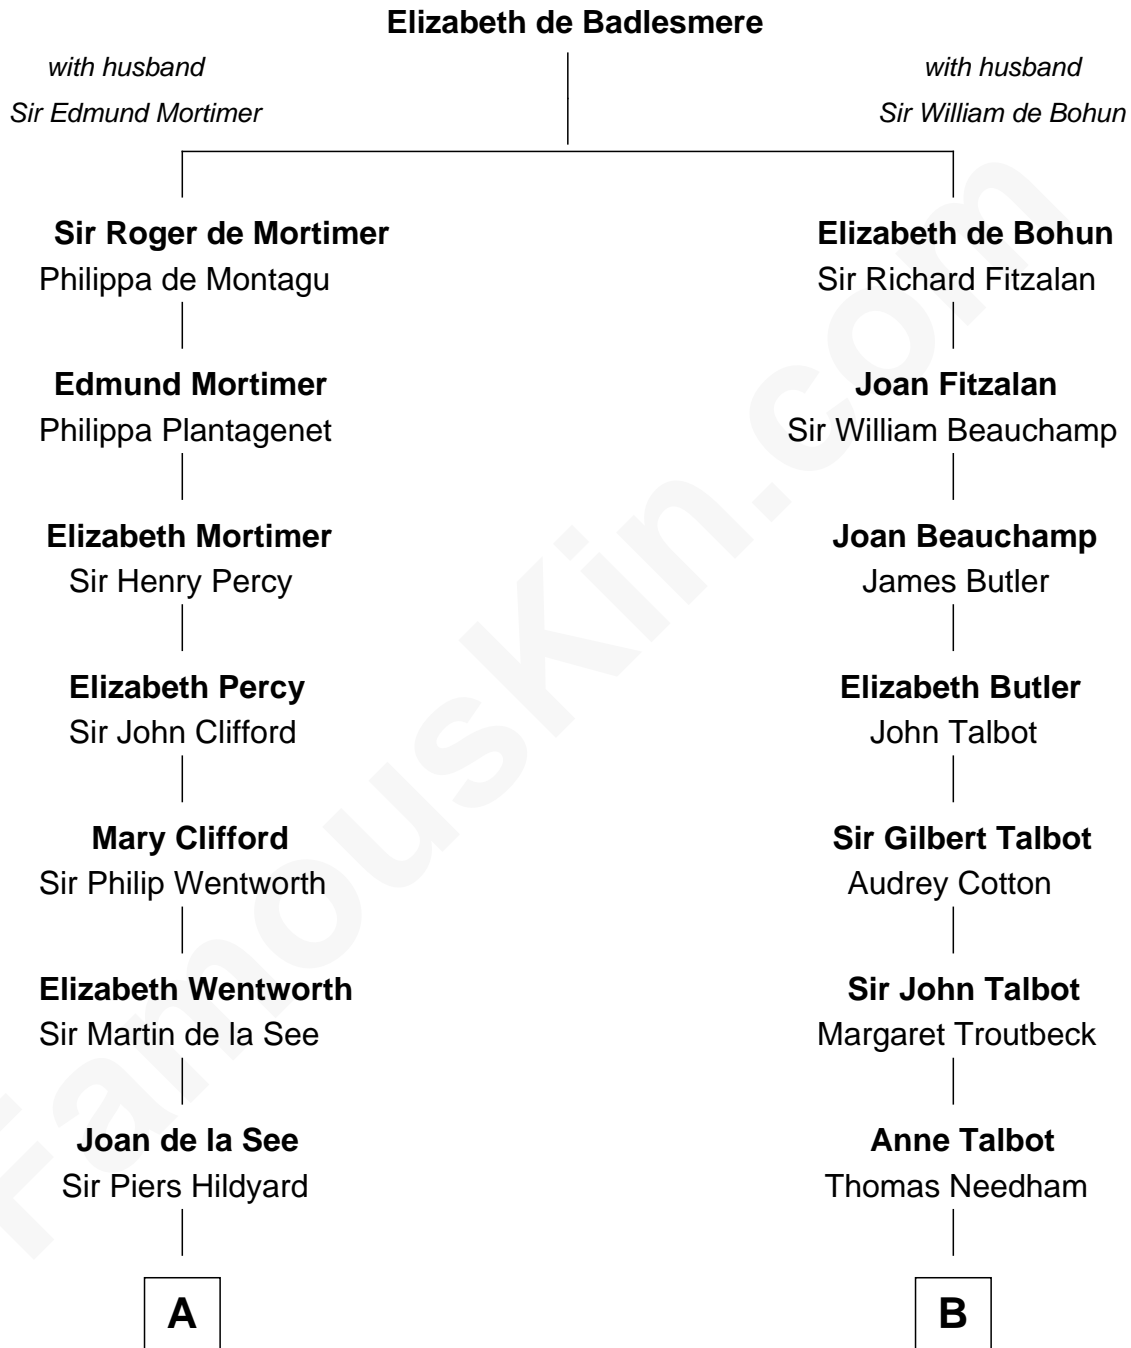

FamousKin.com

Relationship Chart of

Roy Rogers

Cowboy movie actor and singer

19th cousin 1 time removed of

Dick Clark

Radio and TV Host

C

Jacintha Kibbe
William Womack

Archer Womack
Patricia Adeline Hatchett

Mattie M. Womack
Andrew E. Slye

Roy Rogers
Cowboy movie actor and singer

D

Charles Fuller Barnard
Anna May Aldridge

Julia Fuller Barnard
Richard Augustus Clark