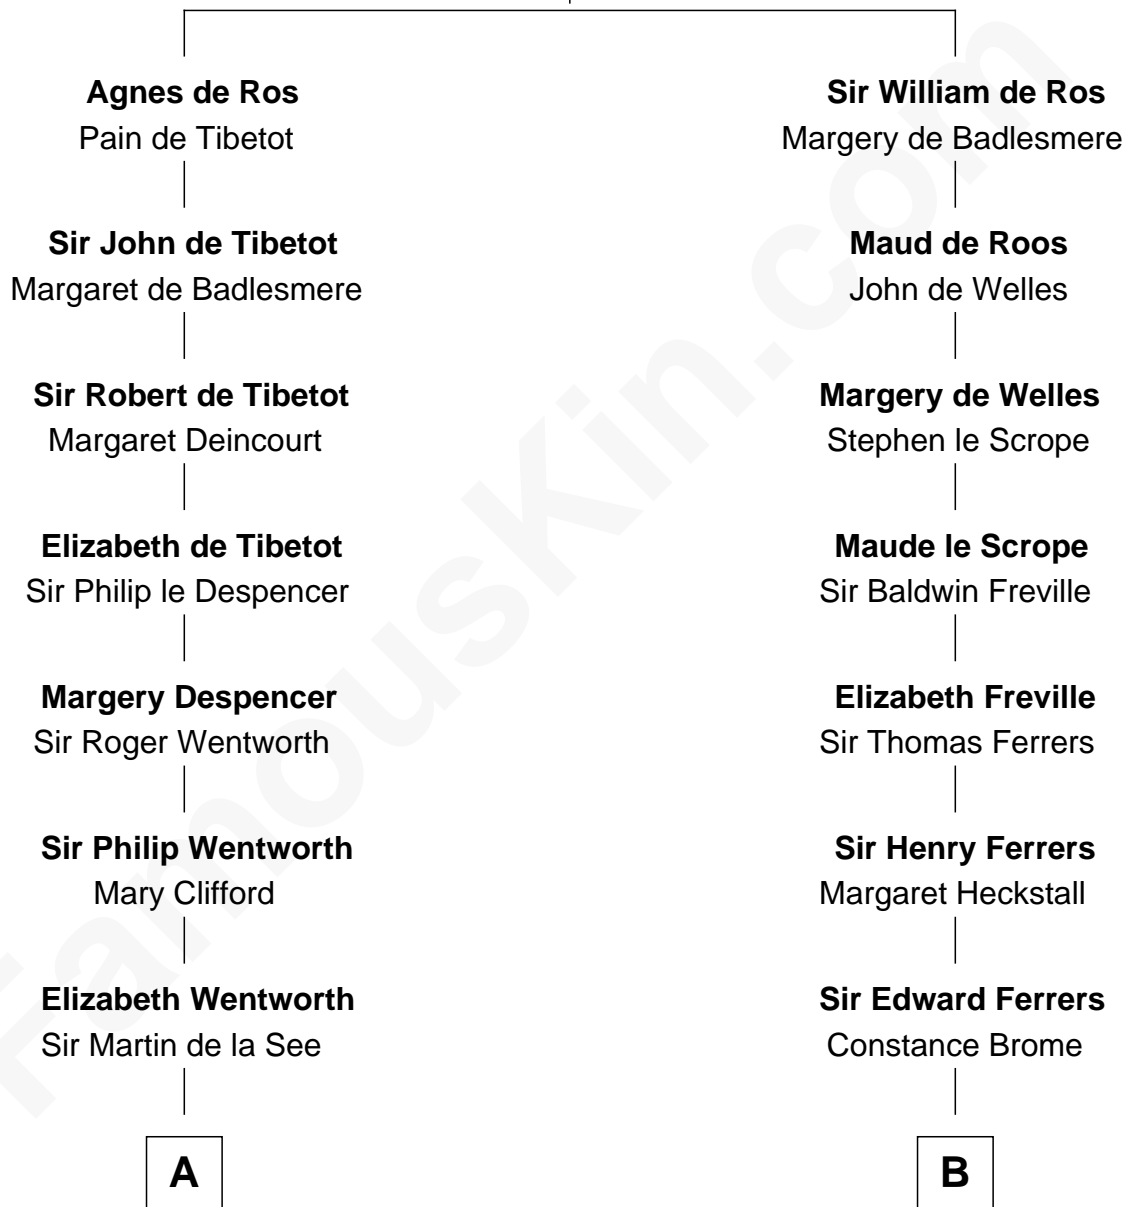

FamousKin.com

Relationship Chart of

Roy Rogers

Cowboy movie actor and singer

20th cousin 1 time removed of

John McCain

U.S. Senator from Arizona

William de Ros
Maude de Vaux

Katherine Davey Vaulx
Adm. John Sidney McCain

Adm. John Sidney McCain
Roberta Wright

John McCain
U.S. Senator from Arizona