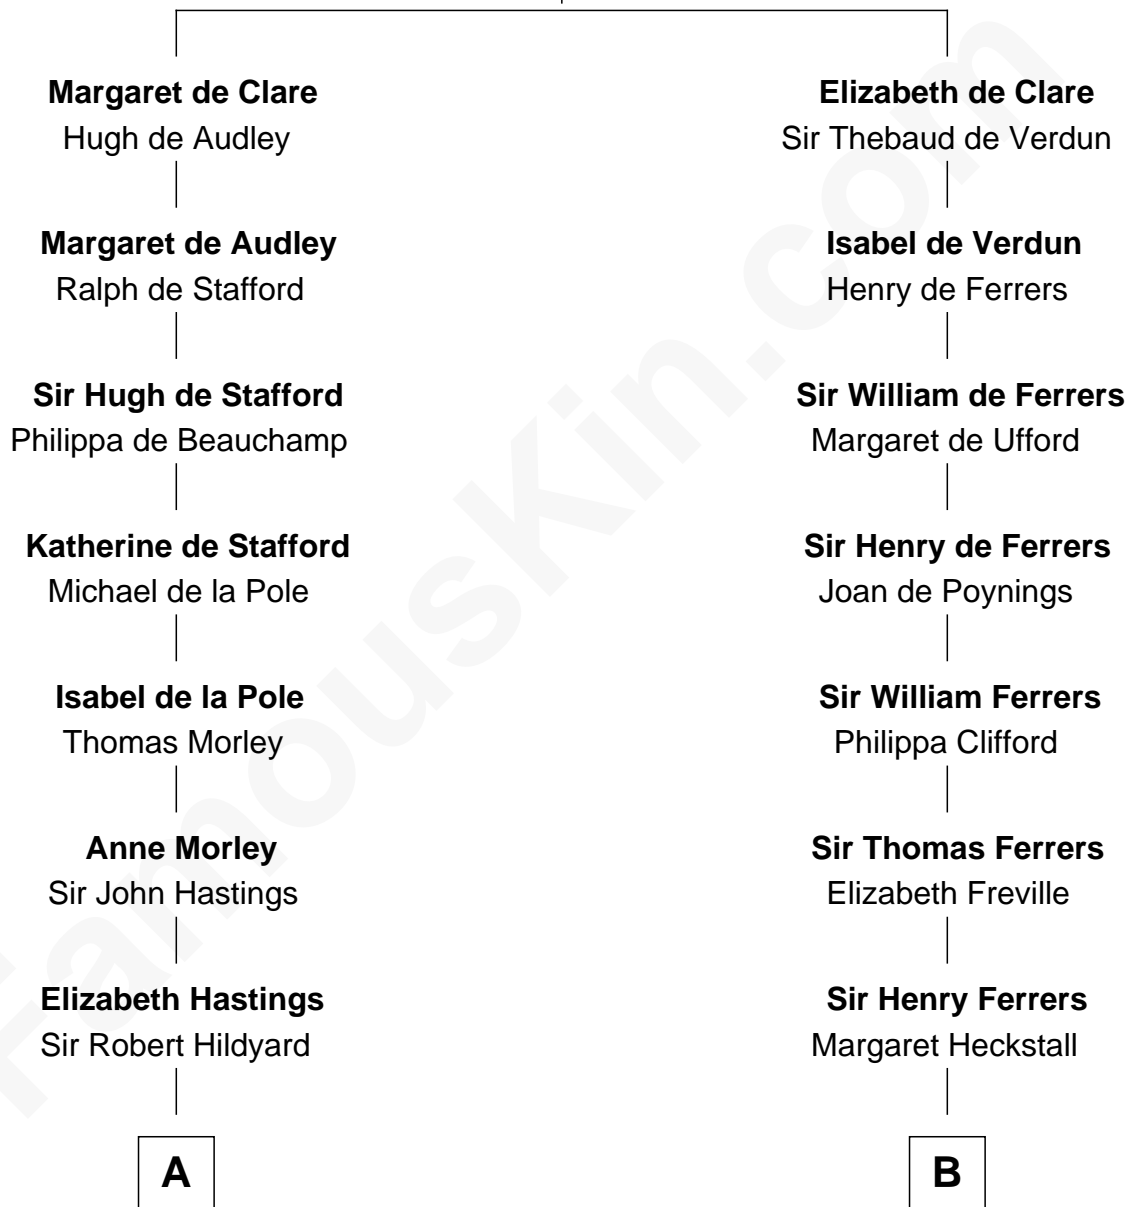

# FamousKin.com Relationship Chart of

**Roy Rogers**

*Cowboy movie actor and singer*

21st cousin of

**John McCain**

*U.S. Senator from Arizona*

**Sir Gilbert de Clare**

Joan of Acre

**C**

**Moses Kibbe**  
Sarah Everman

**Jacintha Kibbe**  
William Womack

**Archer Womack**  
Patricia Adeline Hatchett

**Mattie M. Womack**  
Andrew E. Slye

**Roy Rogers**  
*Cowboy movie actor and singer*

**D**

**Eliza Geddy Fenner**  
James Vaulx

**James Junius Vaulx**  
Margaret Garside

**Katherine Davey Vaulx**  
Adm. John Sidney McCain

**Adm. John Sidney McCain**  
Roberta Wright

**John McCain**  
*U.S. Senator from Arizona*