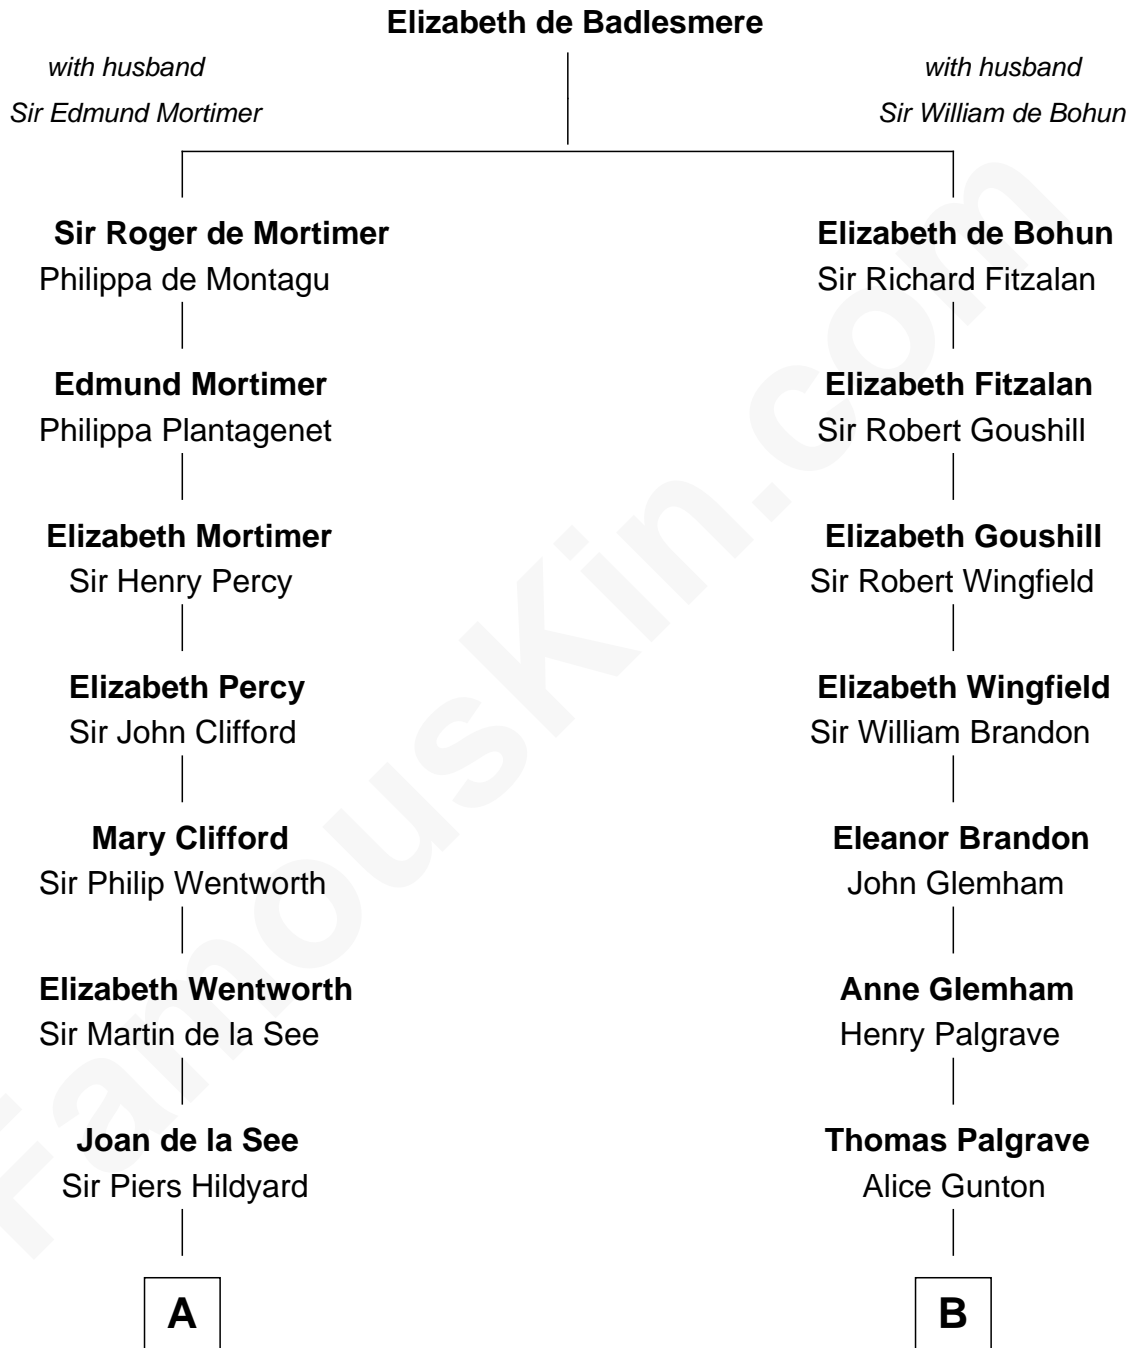

FamousKin.com

Relationship Chart of

Roy Rogers

Cowboy movie actor and singer

15th cousin 5 times removed of

Shubael D. Childs

Founder of S.D. Childs & Company

C

—
Jacintha Kibbe
William Womack

—
Archer Womack
Patricia Adeline Hatchett

—
Mattie M. Womack
Andrew E. Slye

—
Roy Rogers
Cowboy movie actor and singer