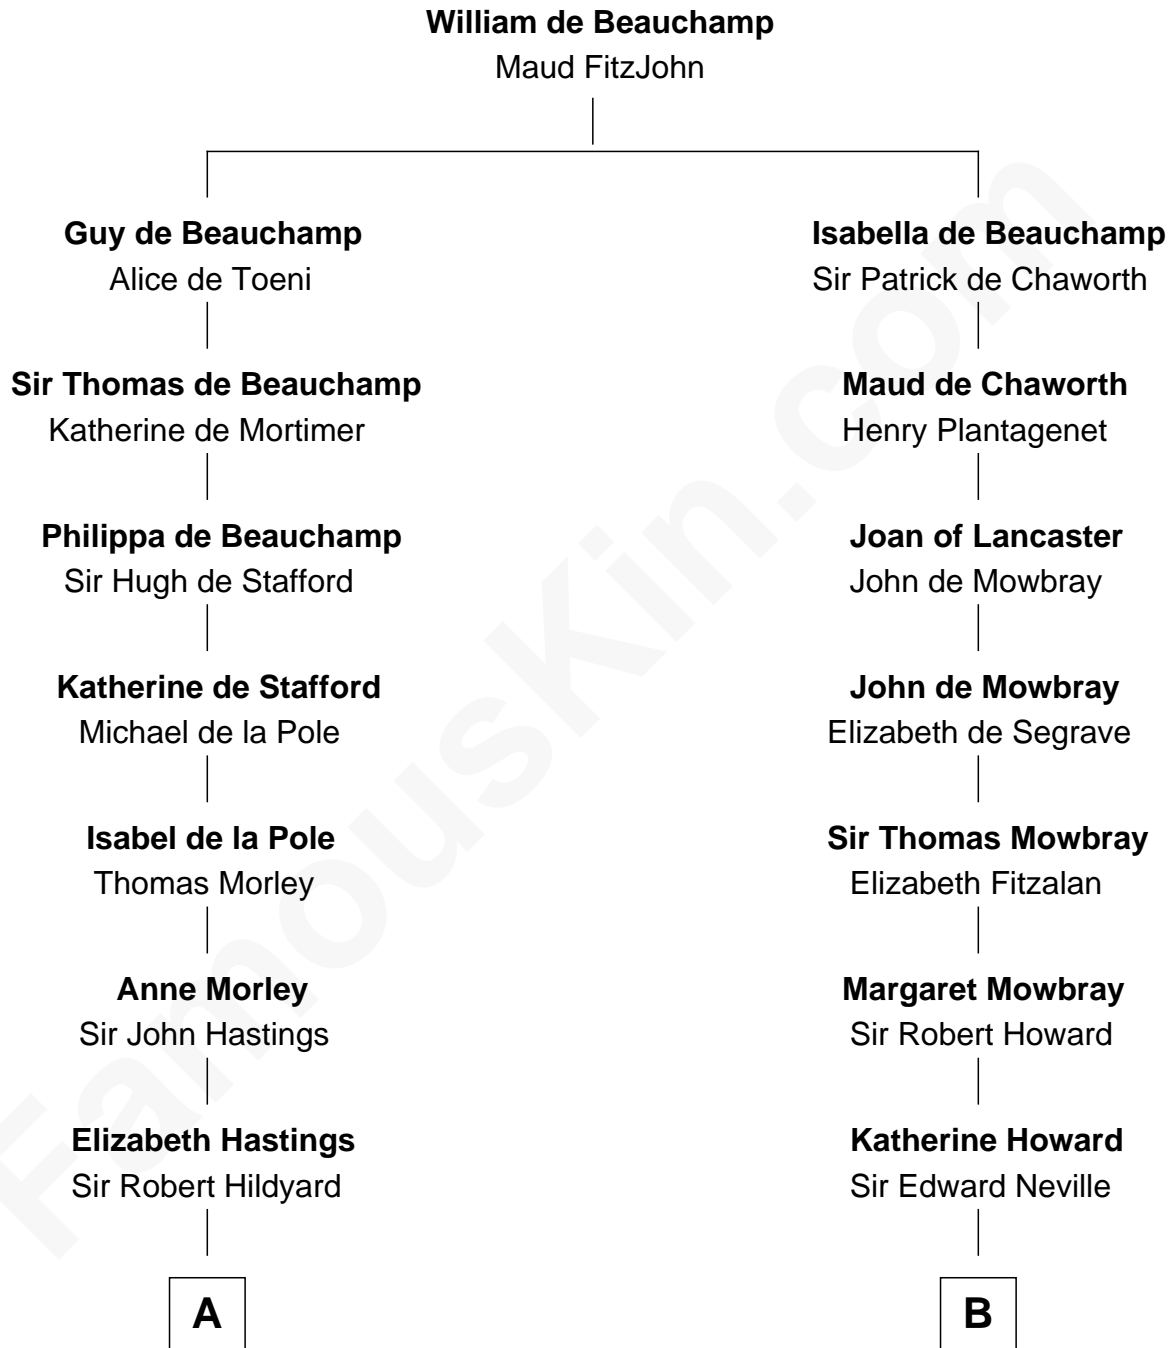

FamousKin.com

Relationship Chart of

Roy Rogers

Cowboy movie actor and singer

17th cousin 4 times removed of

Thomas Jefferson

3rd U.S. President and Signer of the Declaration of Independence

C

—
Moses Kibbe
Sarah Everman

—
Jacintha Kibbe
William Womack

—
Archer Womack
Patricia Adeline Hatchett

—
Mattie M. Womack
Andrew E. Slye

—
Roy Rogers
Cowboy movie actor and singer