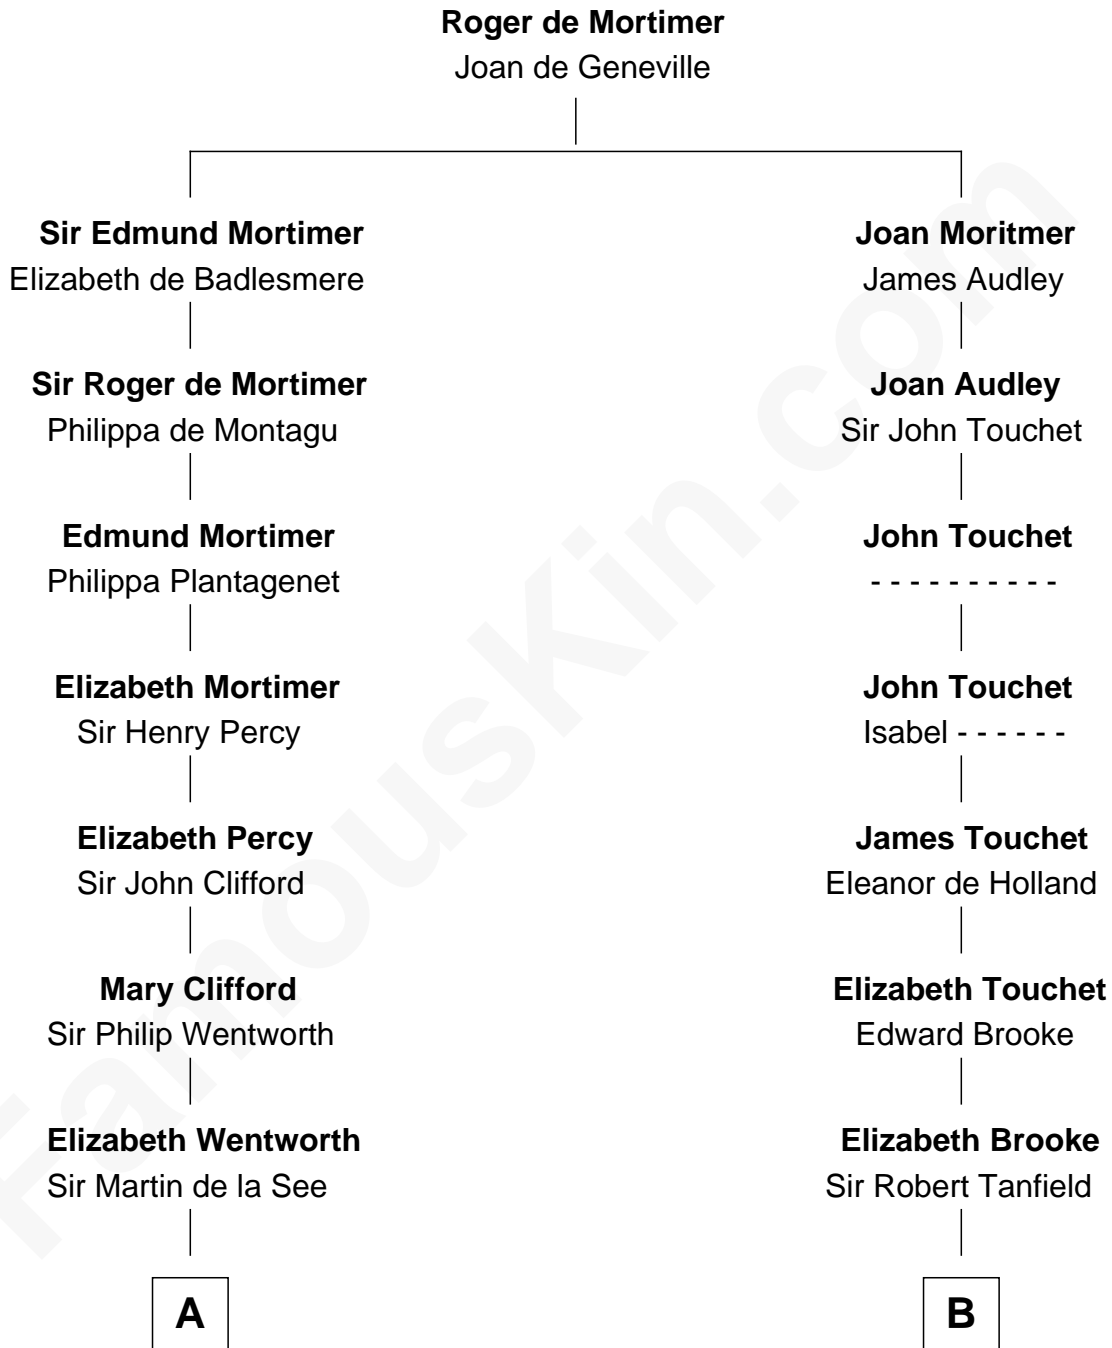

FamousKin.com

Relationship Chart of

Roy Rogers

Cowboy movie actor and singer

17th cousin 4 times removed of

Thomas Jefferson

3rd U.S. President and Signer of the Declaration of Independence

C

—
Moses Kibbe
Sarah Everman

—
Jacintha Kibbe
William Womack

—
Archer Womack
Patricia Adeline Hatchett

—
Mattie M. Womack
Andrew E. Slye

—
Roy Rogers
Cowboy movie actor and singer