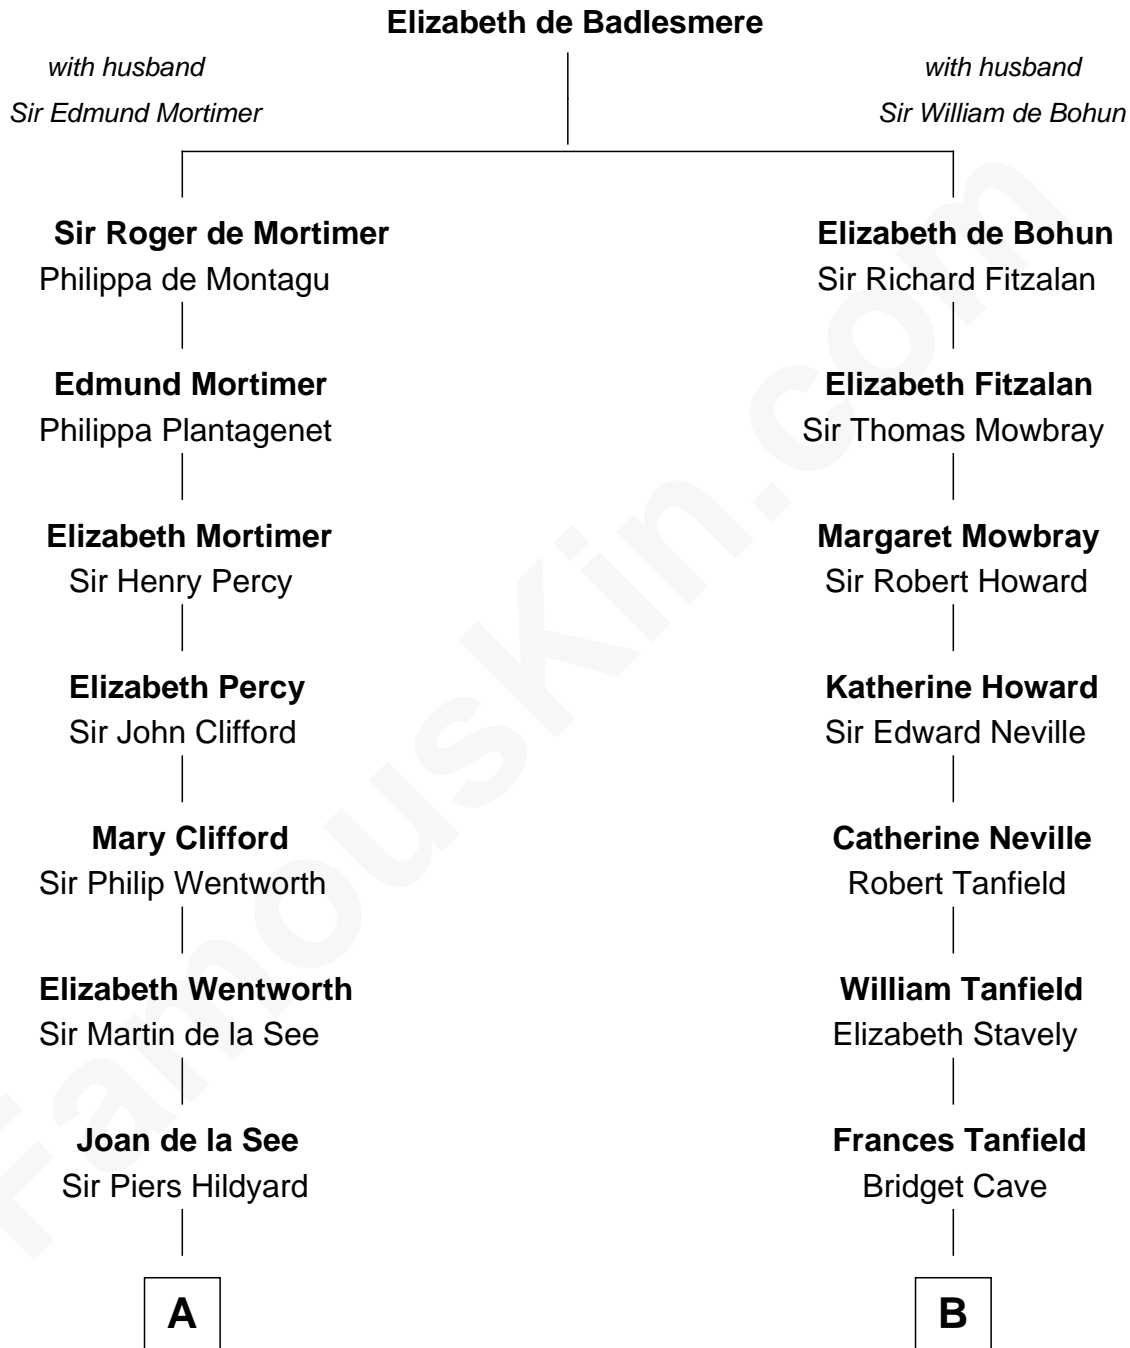

FamousKin.com

Relationship Chart of

Roy Rogers

Cowboy movie actor and singer

14th cousin 6 times removed of

Thomas Jefferson

3rd U.S. President and Signer of the Declaration of Independence

C

—
Jacintha Kibbe
William Womack

—
Archer Womack
Patricia Adeline Hatchett

—
Mattie M. Womack
Andrew E. Slye

—
Roy Rogers
Cowboy movie actor and singer