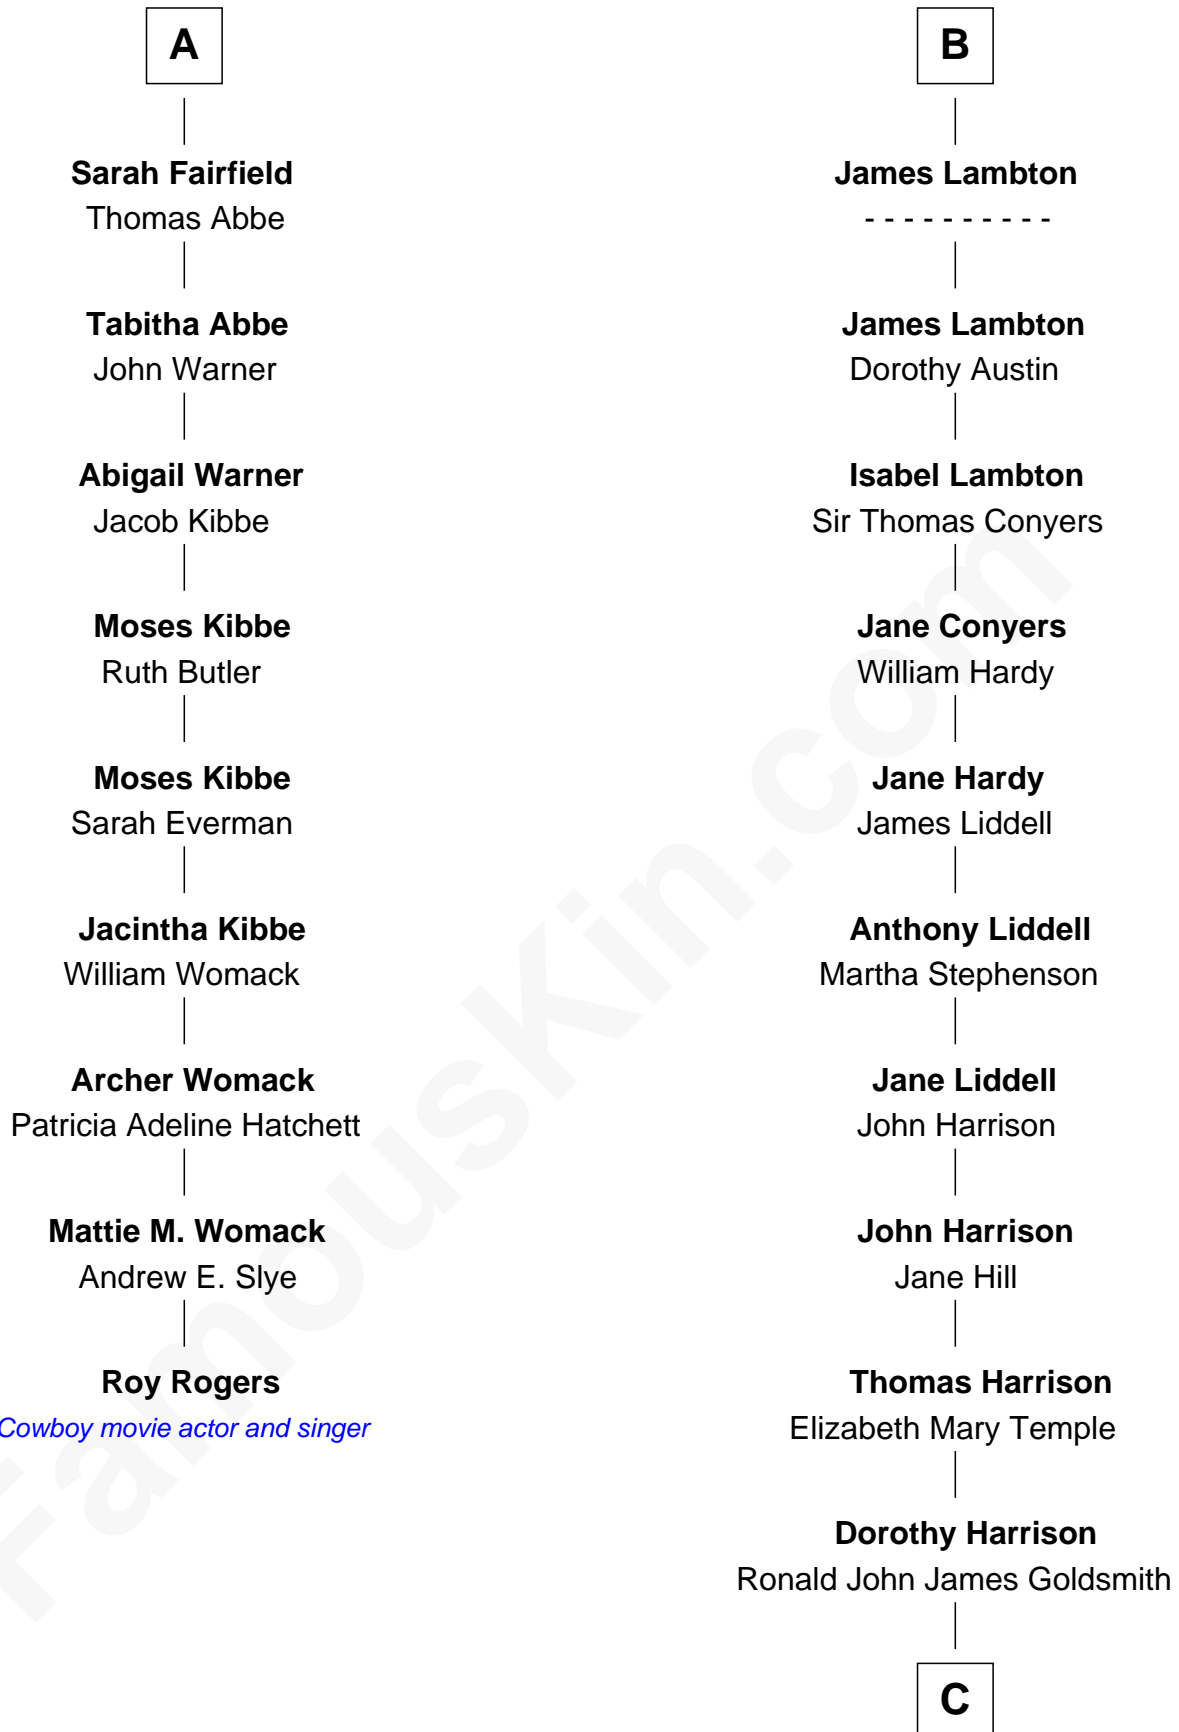

## Relationship Chart of

### Roy Rogers

*Cowboy movie actor and singer*

15th cousin 3 times removed of

**Catherine Middleton**

*Princess of Wales*

**Sir John Hastings**

Anne Morley

C

Carole Elizabeth Goldsmith

Michael Francis Middleton

Catherine Middleton

*Princess of Wales*

FamousKin.com