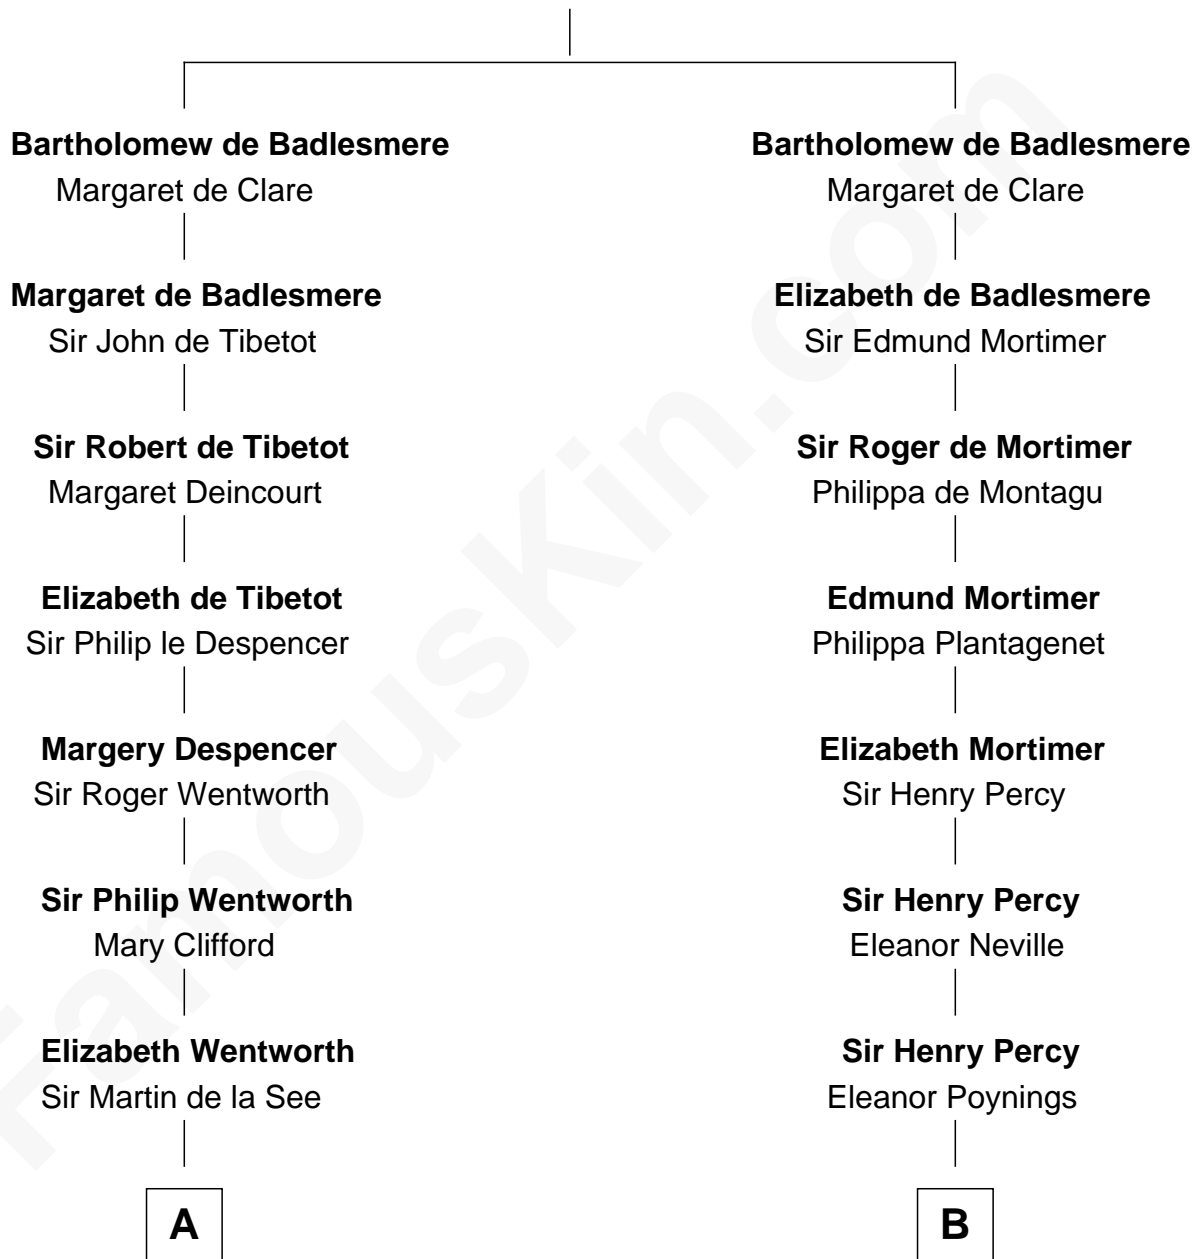

FamousKin.com

Relationship Chart of

Roy Rogers

Cowboy movie actor and singer

17th cousin 4 times removed of

Harriet Martineau

Author of *The Hour and the Man*

Gunselm de Badlesmere

C

—
Moses Kibbe
Sarah Everman

—
Jacintha Kibbe
William Womack

—
Archer Womack
Patricia Adeline Hatchett

—
Mattie M. Womack
Andrew E. Slye

—
Roy Rogers
Cowboy movie actor and singer