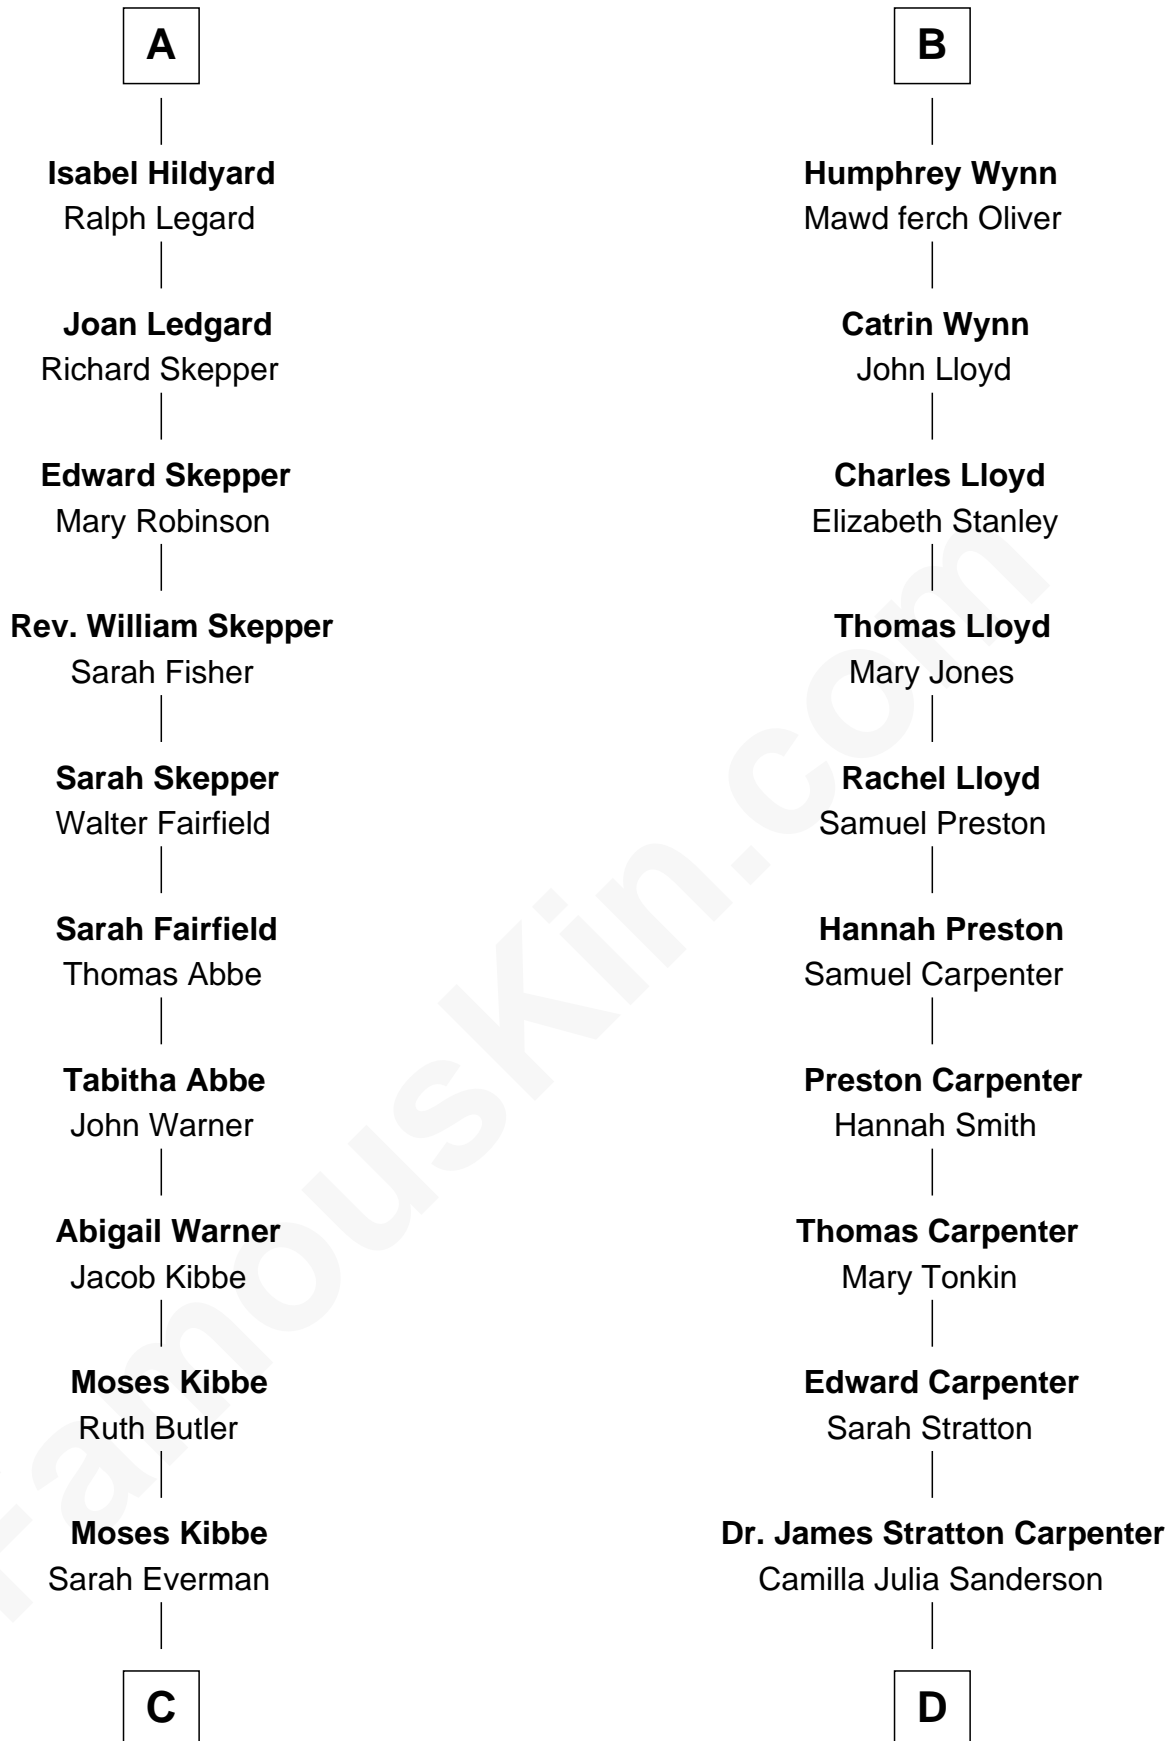

FamousKin.com

Relationship Chart of

Roy Rogers

Cowboy movie actor and singer

20th cousin 1 time removed of

Mary Chapin Carpenter

Singer and Songwriter

C

Jacintha Kibbe
William Womack

Archer Womack
Patricia Adeline Hatchett

Mattie M. Womack
Andrew E. Slye

Roy Rogers
Cowboy movie actor and singer

D

Dr. John Thomas Carpenter
Eliza Adelaide Hill

Dr. James Stratton Carpenter
Lillian Louise Chapin