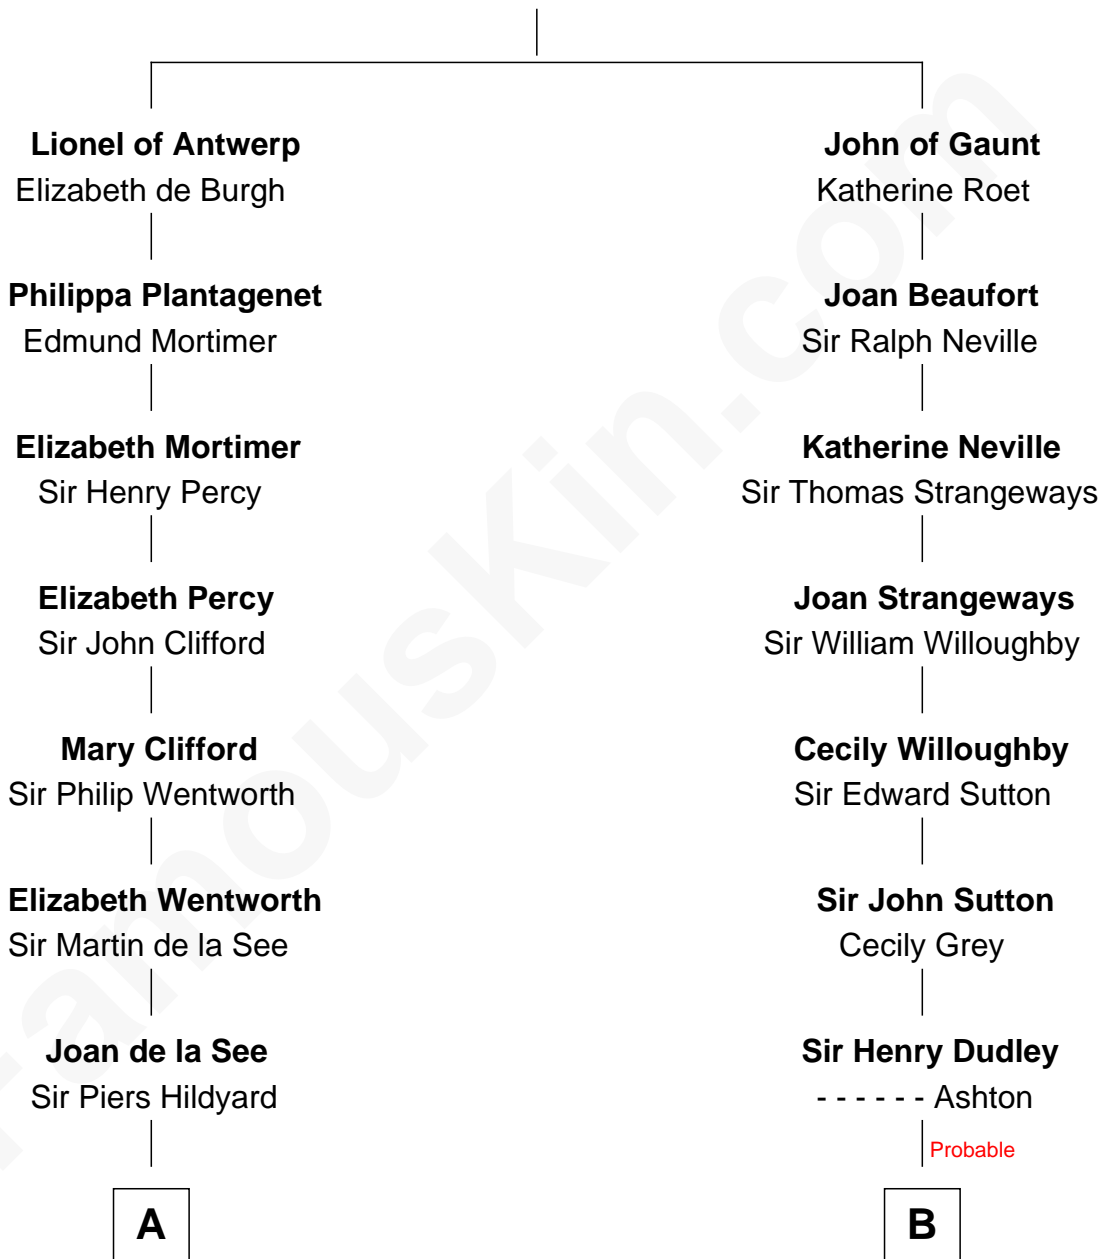

## Relationship Chart of

### Roy Rogers

*Cowboy movie actor and singer*

16th cousin 4 times removed of

### Oliver Wendell Holmes, Jr.

*U.S. Supreme Court Justice*

**Edward III, King of England**

Philippa of Hainault

**C**

—  
**Jacintha Kibbe**  
William Womack

—  
**Archer Womack**  
Patricia Adeline Hatchett