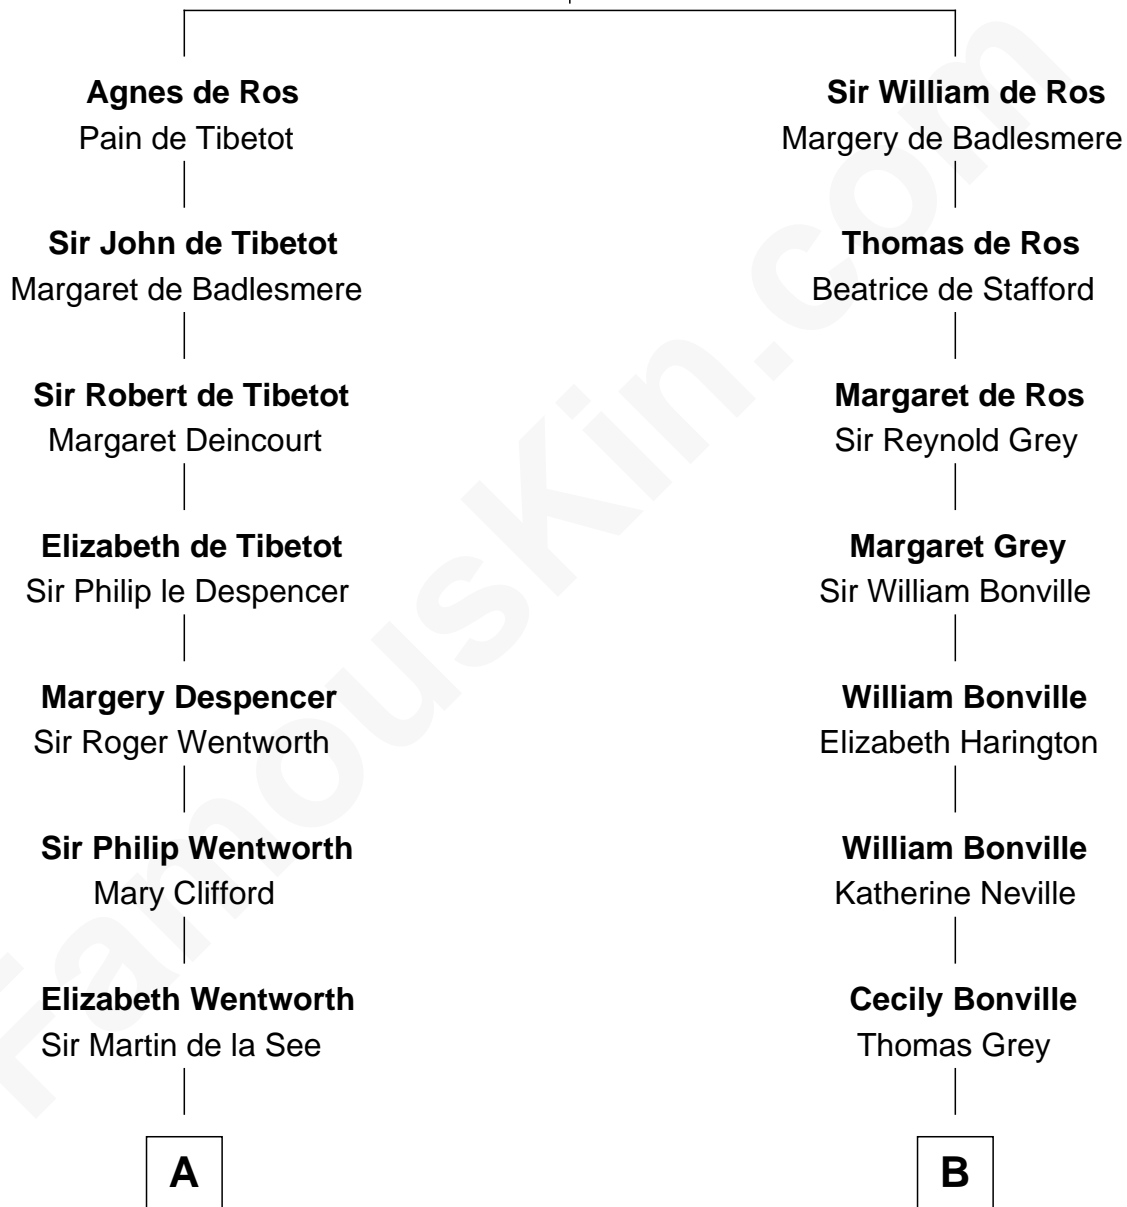

FamousKin.com

Relationship Chart of

Roy Rogers

Cowboy movie actor and singer

18th cousin 3 times removed of

Oliver Wendell Holmes, Jr.

U.S. Supreme Court Justice

William de Ros
Maude de Vaux

C

Moses Kibbe
Sarah Everman

Jacintha Kibbe
William Womack

Archer Womack
Patricia Adeline Hatchett

Mattie M. Womack
Andrew E. Slye

Roy Rogers
Cowboy movie actor and singer

D

Oliver Wendell Holmes
Amelia Lee Jackson

Oliver Wendell Holmes, Jr.
U.S. Supreme Court Justice