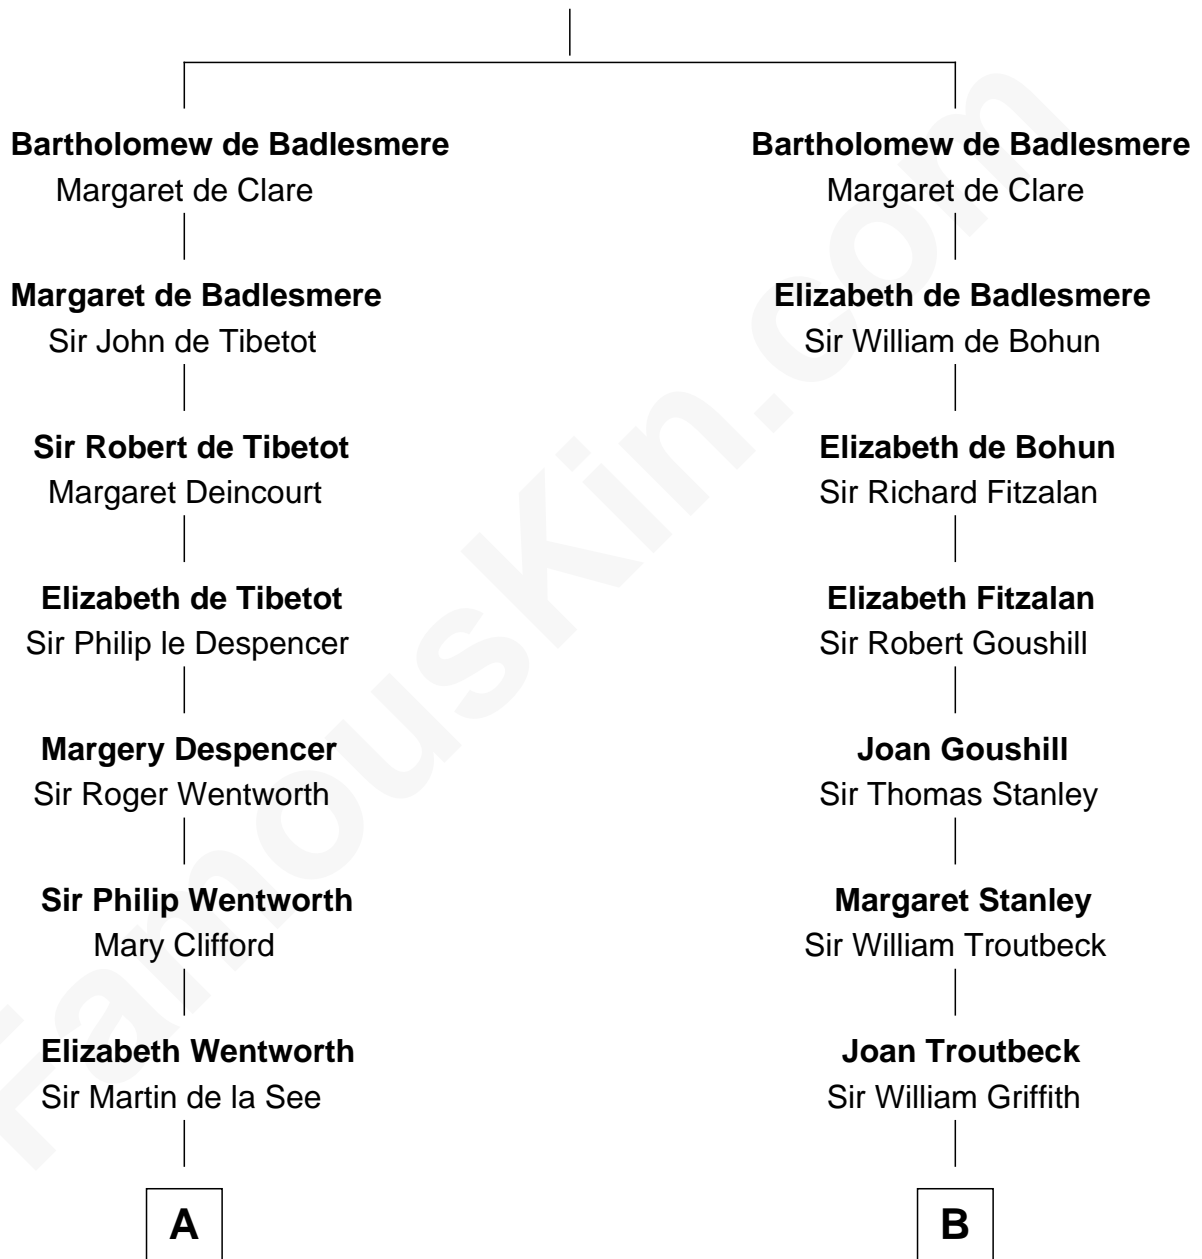

FamousKin.com

Relationship Chart of

Roy Rogers

Cowboy movie actor and singer

18th cousin 3 times removed of

Oliver Wendell Holmes, Jr.

U.S. Supreme Court Justice

Gunselm de Badlesmere

C

Moses Kibbe
Sarah Everman

Jacintha Kibbe
William Womack

Archer Womack
Patricia Adeline Hatchett

Mattie M. Womack
Andrew E. Slye

Roy Rogers
Cowboy movie actor and singer

D

Oliver Wendell Holmes
Amelia Lee Jackson

Oliver Wendell Holmes, Jr.
U.S. Supreme Court Justice