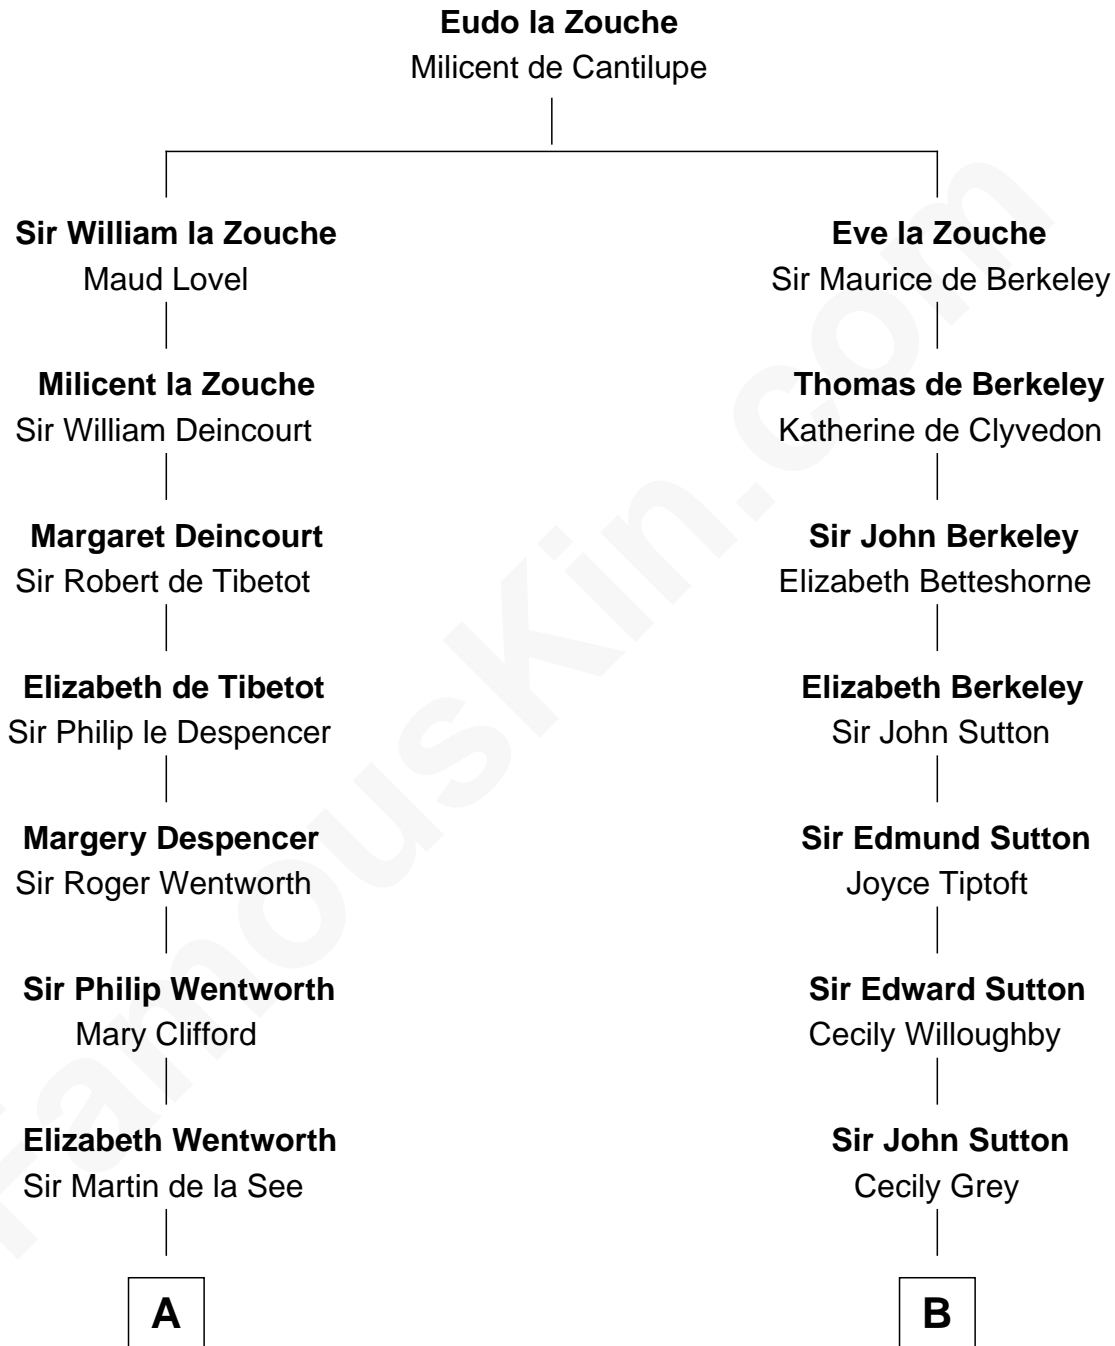

FamousKin.com

Relationship Chart of

Roy Rogers

Cowboy movie actor and singer

17th cousin 4 times removed of

Oliver Wendell Holmes, Jr.

U.S. Supreme Court Justice

C

—
Moses Kibbe
Sarah Everman

—
Jacintha Kibbe
William Womack

—
Archer Womack
Patricia Adeline Hatchett

—
Mattie M. Womack
Andrew E. Slye

—
Roy Rogers
Cowboy movie actor and singer