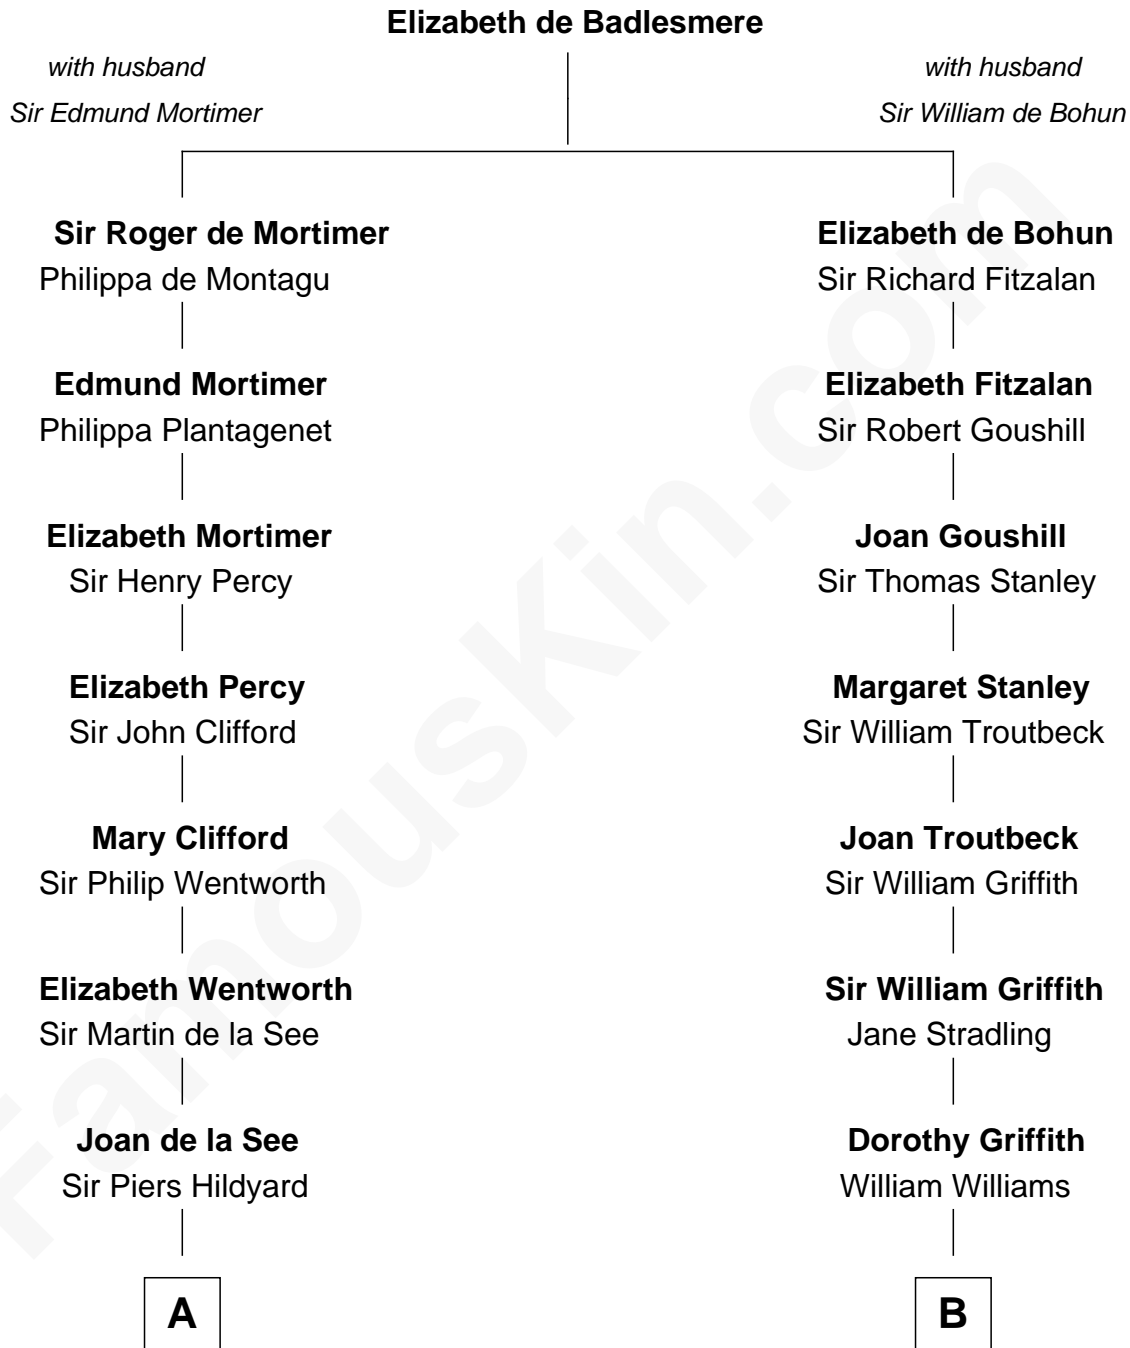

FamousKin.com

Relationship Chart of

Roy Rogers

Cowboy movie actor and singer

15th cousin 5 times removed of

Oliver Wendell Holmes, Sr.

American "Fireside" Poet

C

—
Jacintha Kibbe
William Womack

—
Archer Womack
Patricia Adeline Hatchett

—
Mattie M. Womack
Andrew E. Slye

—
Roy Rogers
Cowboy movie actor and singer

FamousKin.com