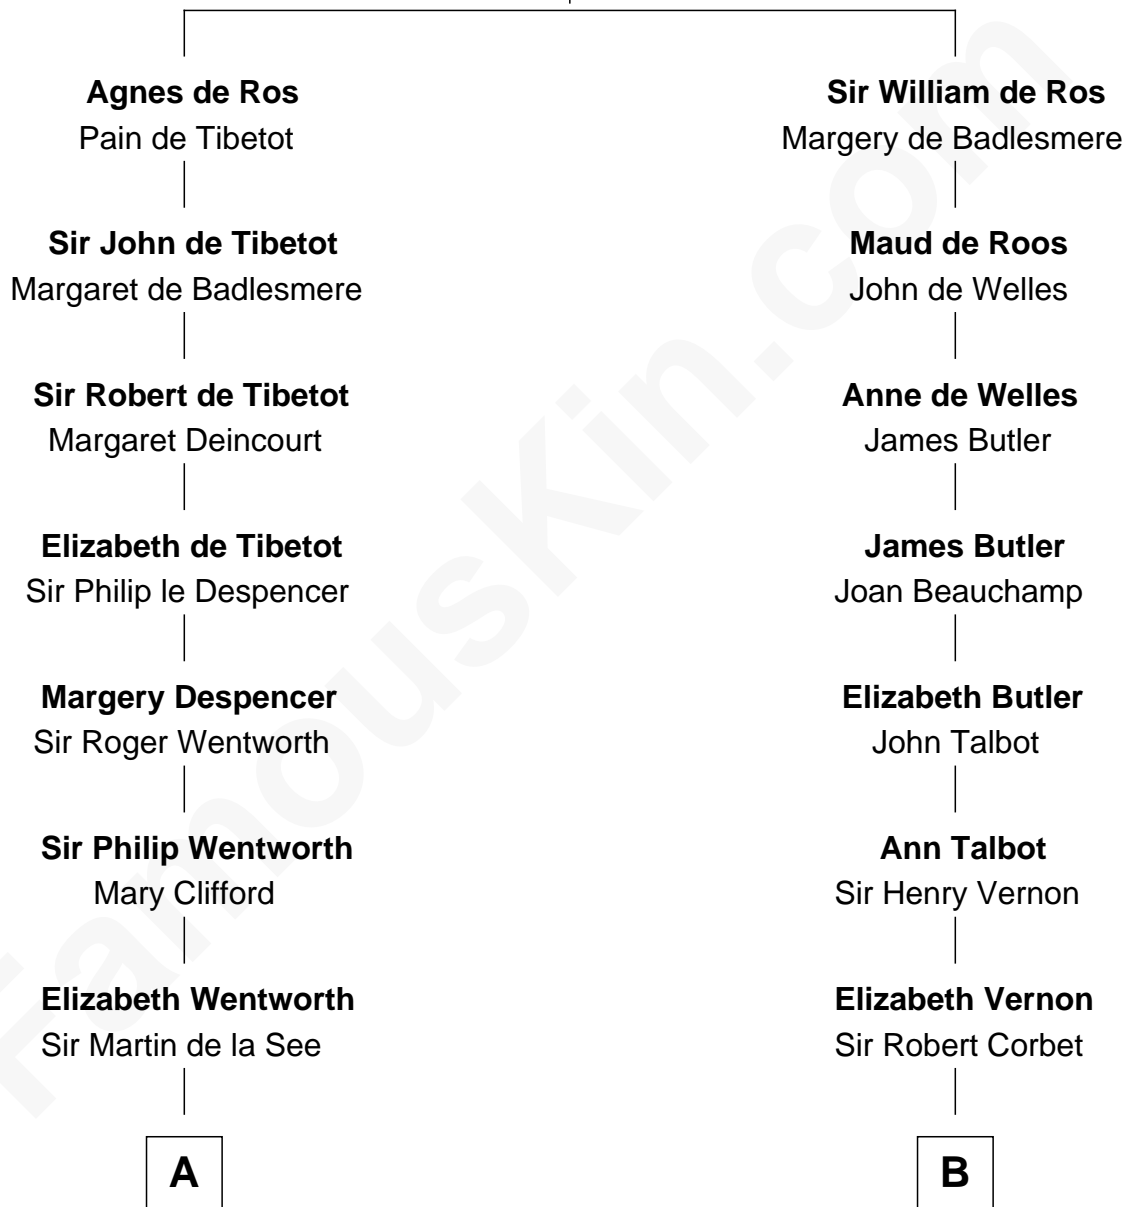

FamousKin.com

Relationship Chart of

Roy Rogers

Cowboy movie actor and singer

17th cousin 4 times removed of

James Russell Lowell

American "Fireside" Poet

William de Ros
Maude de Vaux

C

—
Moses Kibbe
Sarah Everman

—
Jacintha Kibbe
William Womack

—
Archer Womack
Patricia Adeline Hatchett

—
Mattie M. Womack
Andrew E. Slye

—
Roy Rogers
Cowboy movie actor and singer