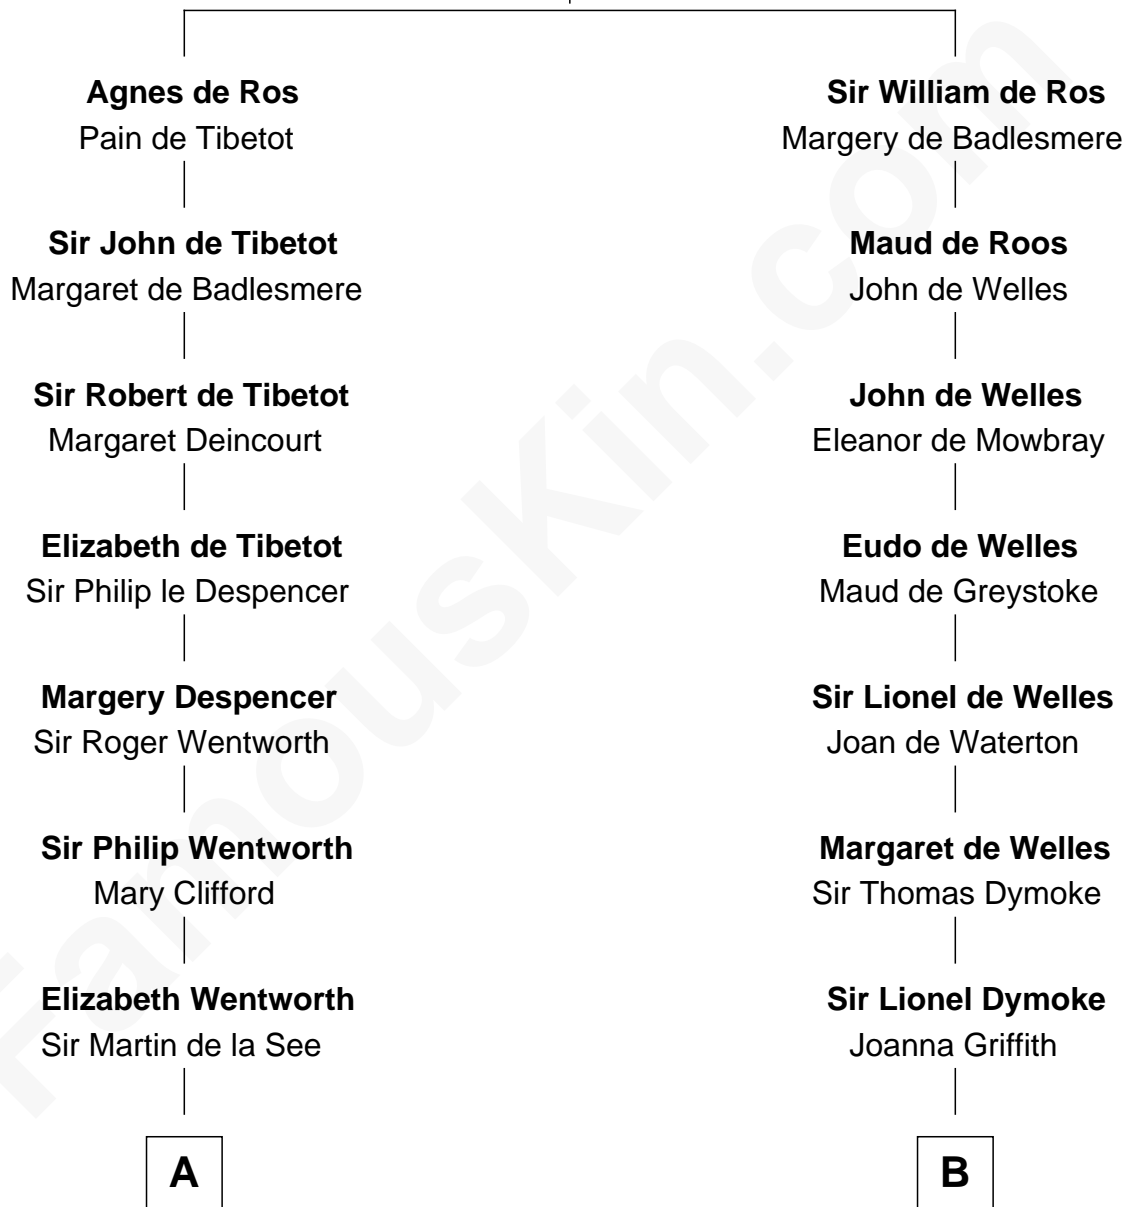

FamousKin.com

Relationship Chart of

Roy Rogers

Cowboy movie actor and singer

17th cousin 4 times removed of

Ichabod Goodwin

27th Governor of New Hampshire

William de Ros
Maude de Vaux

C

—
Moses Kibbe
Sarah Everman

—
Jacintha Kibbe
William Womack

—
Archer Womack
Patricia Adeline Hatchett

—
Mattie M. Womack
Andrew E. Slye

—
Roy Rogers
Cowboy movie actor and singer