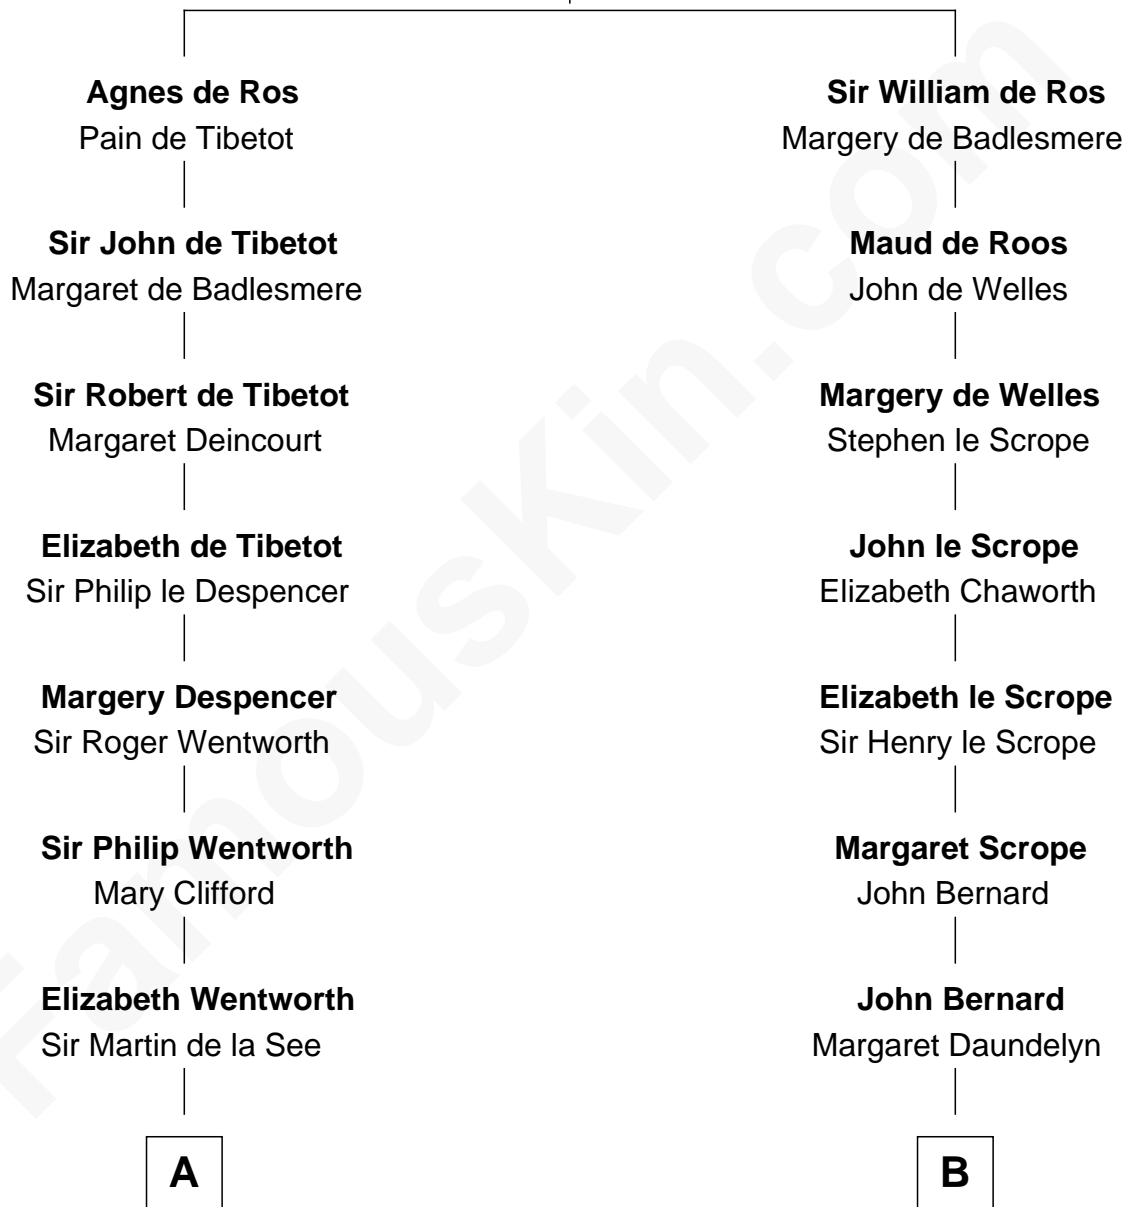

FamousKin.com

Relationship Chart of

Roy Rogers

Cowboy movie actor and singer

14th cousin 7 times removed of

Richard Henry Lee

Signer of the Declaration of Independence

William de Ros
Maude de Vaux

C

—
Moses Kibbe
Sarah Everman

—
Jacintha Kibbe
William Womack

—
Archer Womack
Patricia Adeline Hatchett

—
Mattie M. Womack
Andrew E. Slye

—
Roy Rogers
Cowboy movie actor and singer