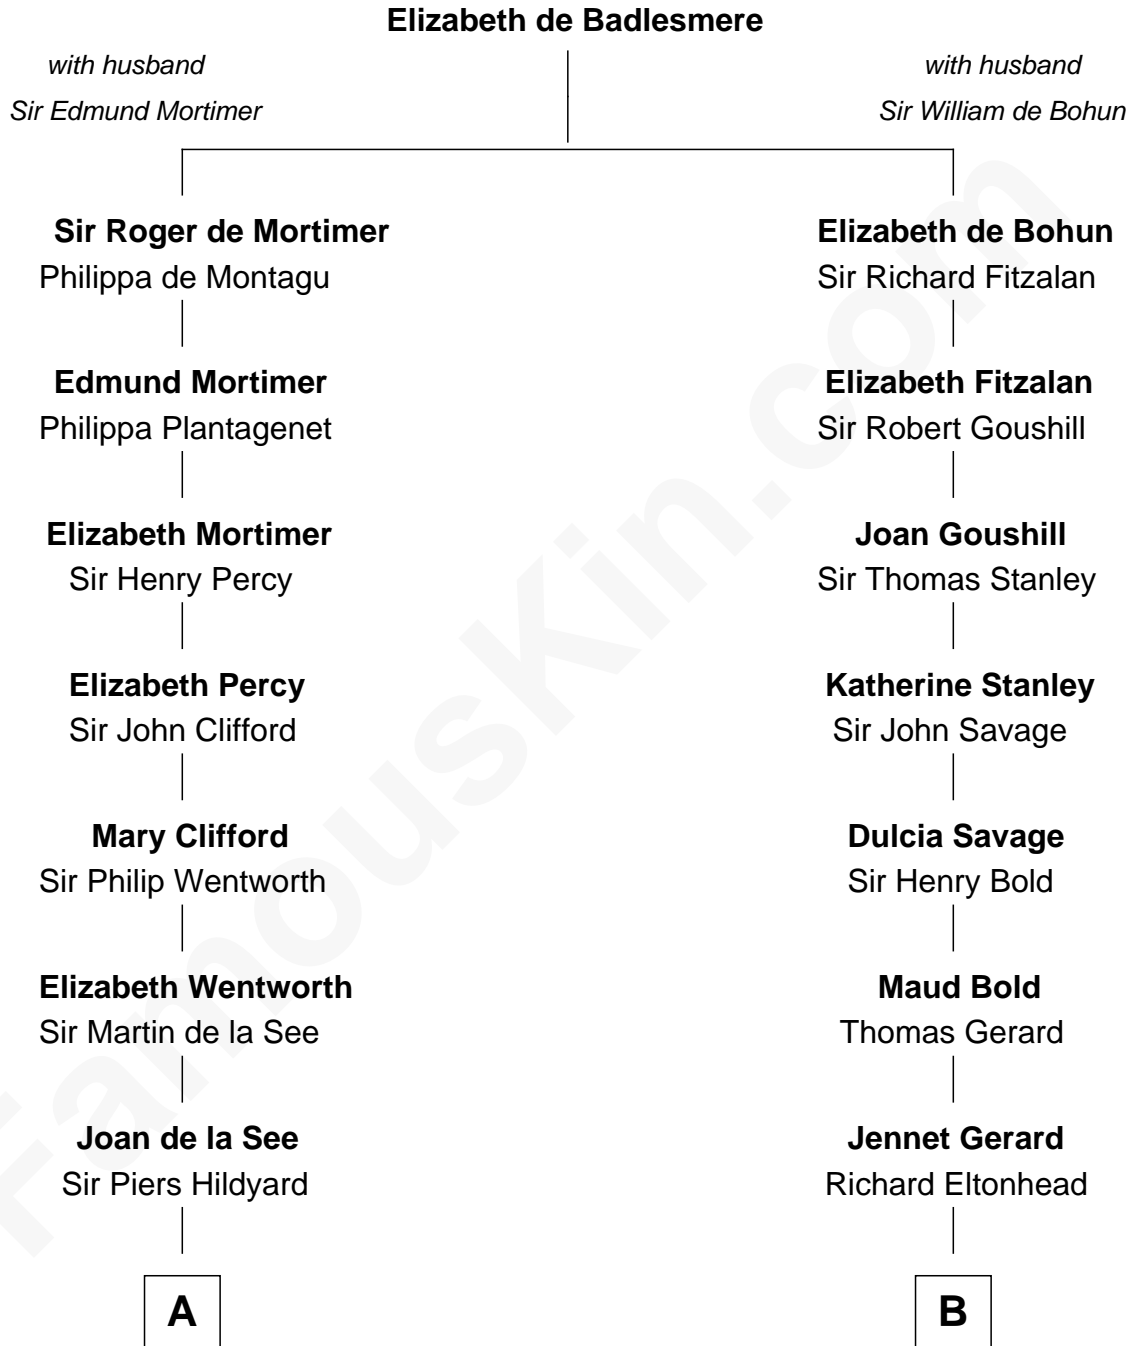

FamousKin.com

Relationship Chart of

Roy Rogers

Cowboy movie actor and singer

12th cousin 8 times removed of

Richard Henry Lee

Signer of the Declaration of Independence

C

—
Jacintha Kibbe
William Womack

—
Archer Womack
Patricia Adeline Hatchett

—
Mattie M. Womack
Andrew E. Slye

—
Roy Rogers
Cowboy movie actor and singer