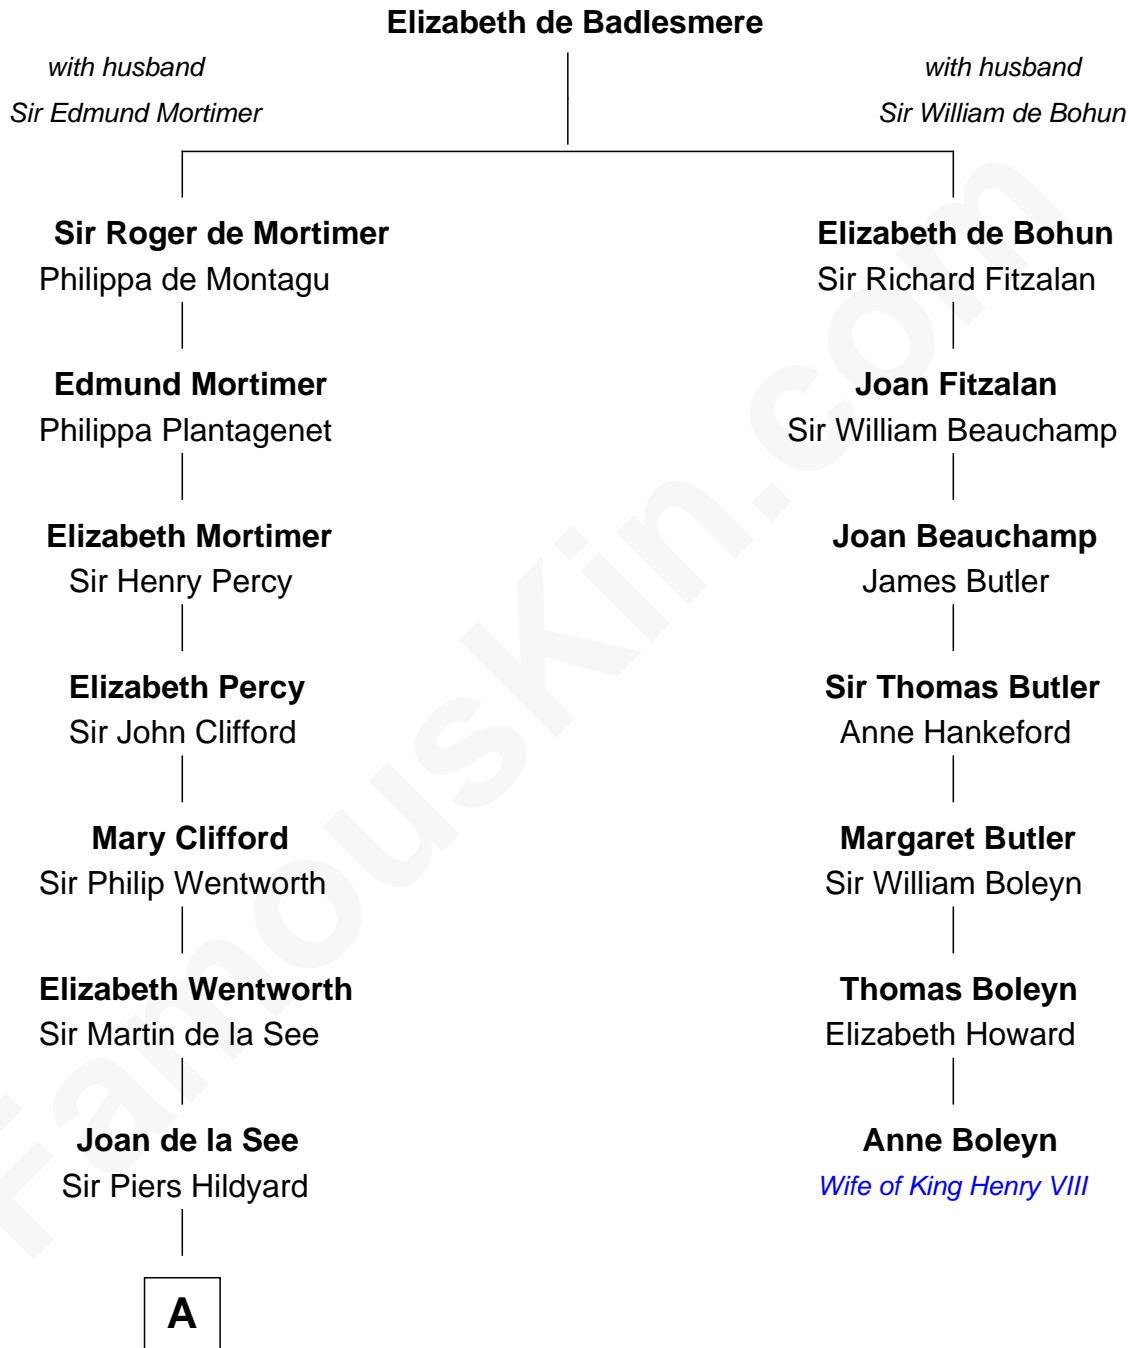

FamousKin.com

Relationship Chart of

Roy Rogers

Cowboy movie actor and singer

6th cousin 14 times removed of

Anne Boleyn

2nd Wife of King Henry VIII