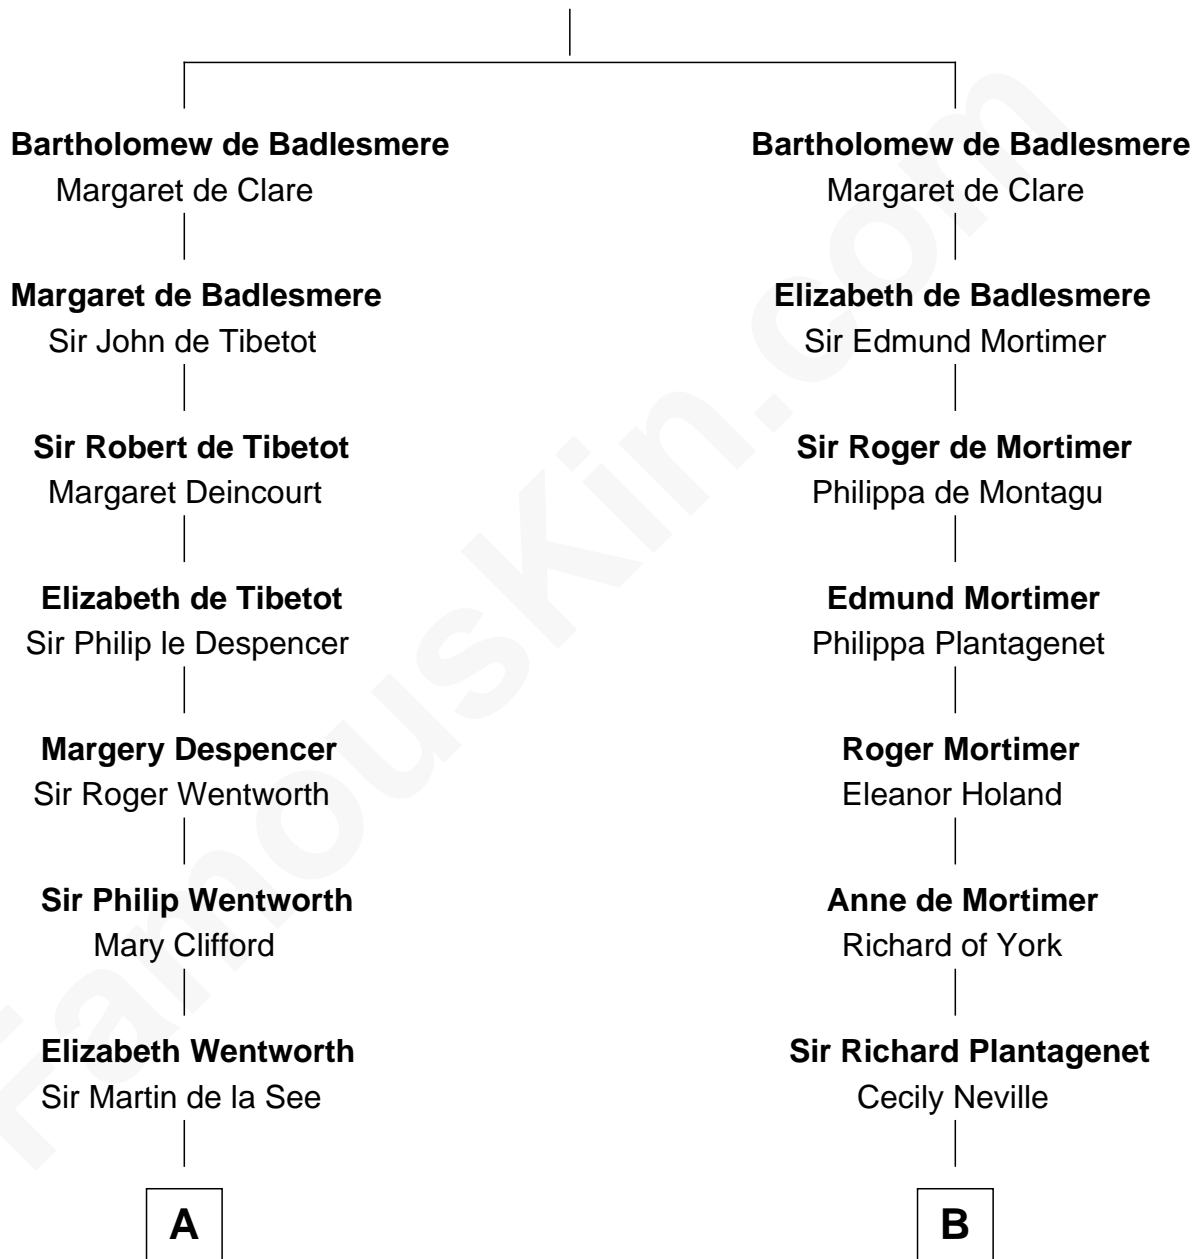

FamousKin.com

Relationship Chart of

Roy Rogers

Cowboy movie actor and singer

9th cousin 12 times removed of

King Henry VIII

King of England

Gunselm de Badlesmere

C

—
Moses Kibbe
Sarah Everman

—
Jacintha Kibbe
William Womack

—
Archer Womack
Patricia Adeline Hatchett

—
Mattie M. Womack
Andrew E. Slye

—
Roy Rogers
Cowboy movie actor and singer