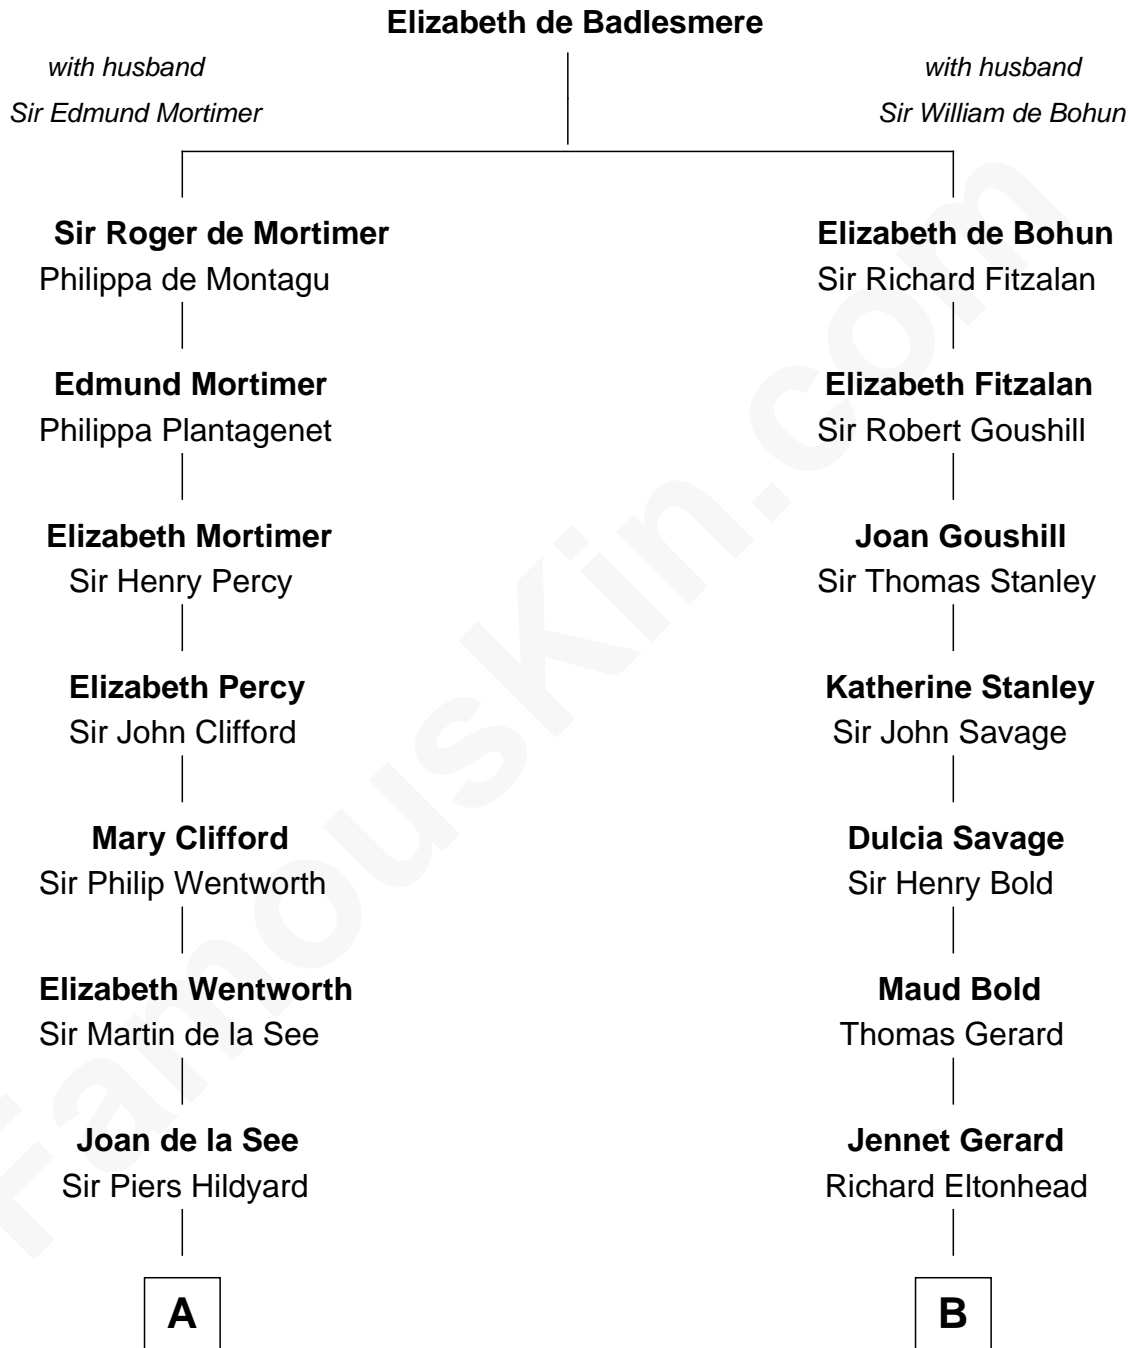

FamousKin.com

Relationship Chart of

Roy Rogers

Cowboy movie actor and singer

12th cousin 8 times removed of

Francis Lightfoot Lee

Signer of the Declaration of Independence

C

—
Jacintha Kibbe
William Womack

—
Archer Womack
Patricia Adeline Hatchett

—
Mattie M. Womack
Andrew E. Slye

—
Roy Rogers
Cowboy movie actor and singer