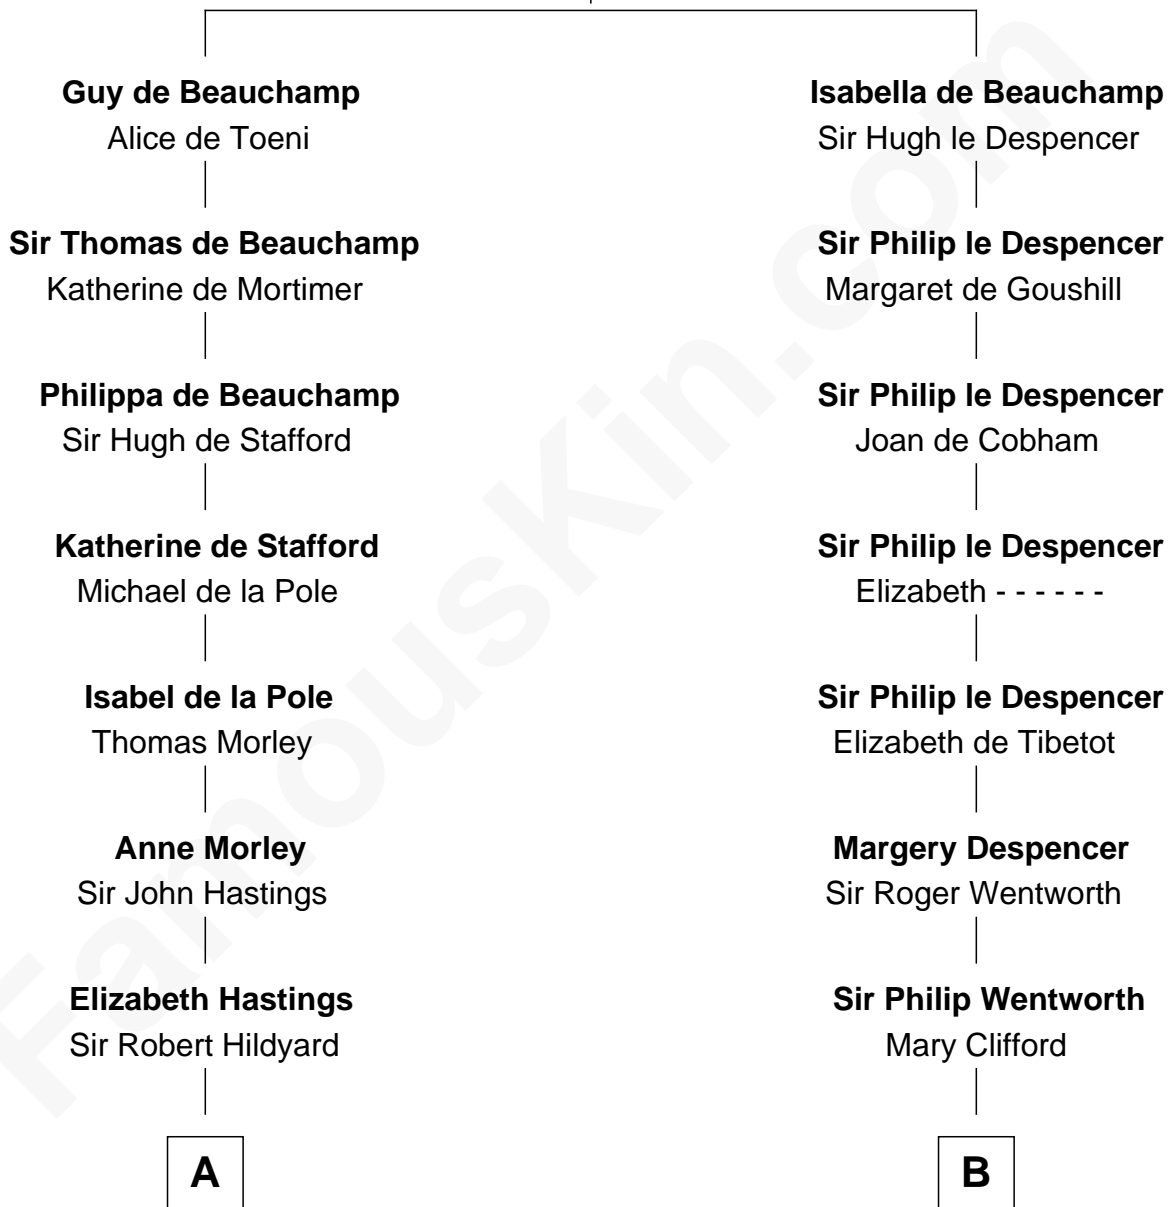

FamousKin.com

Relationship Chart of

Roy Rogers

Cowboy movie actor and singer

9th cousin 12 times removed of

Jane Seymour

3rd Wife of King Henry VIII

William de Beauchamp

Maud FitzJohn

C

—
Moses Kibbe
Sarah Everman

—
Jacintha Kibbe
William Womack

—
Archer Womack
Patricia Adeline Hatchett

—
Mattie M. Womack
Andrew E. Slye

—
Roy Rogers
Cowboy movie actor and singer