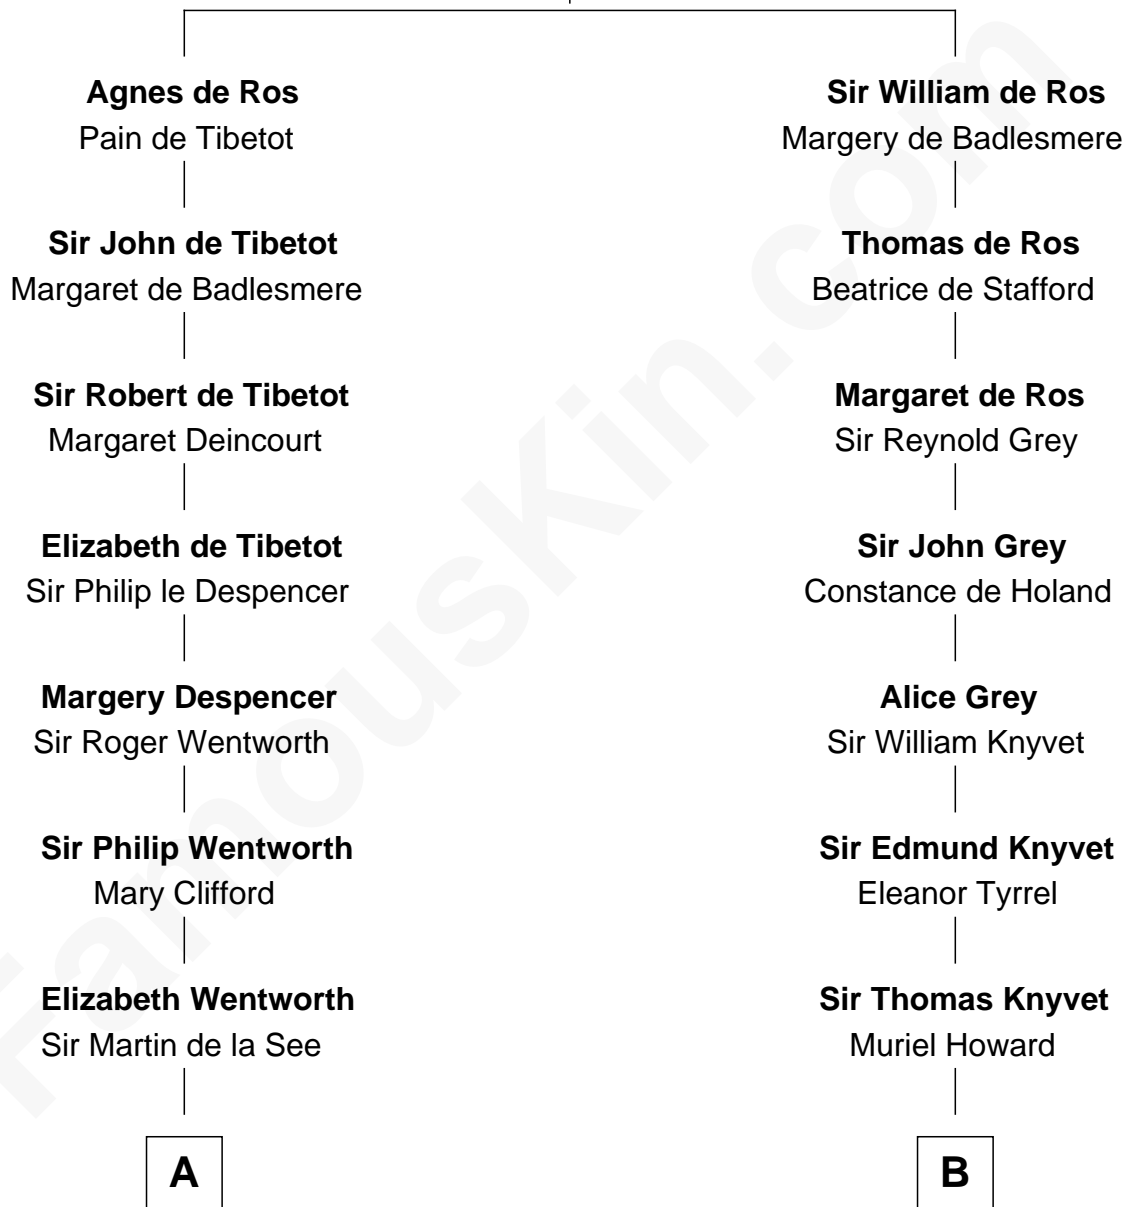

FamousKin.com Relationship Chart of

Roy Rogers

Cowboy movie actor and singer

20th cousin 1 time removed of

Tilda Swinton

Movie Actress

William de Ros
Maude de Vaux

C

Moses Kibbe
Sarah Everman

Jacintha Kibbe
William Womack

Archer Womack
Patricia Adeline Hatchett

Mattie M. Womack
Andrew E. Slye

Roy Rogers
Cowboy movie actor and singer

D

Gertrude Clare Fetherstonhaugh
Cecil George Herbert Alers-Hankey