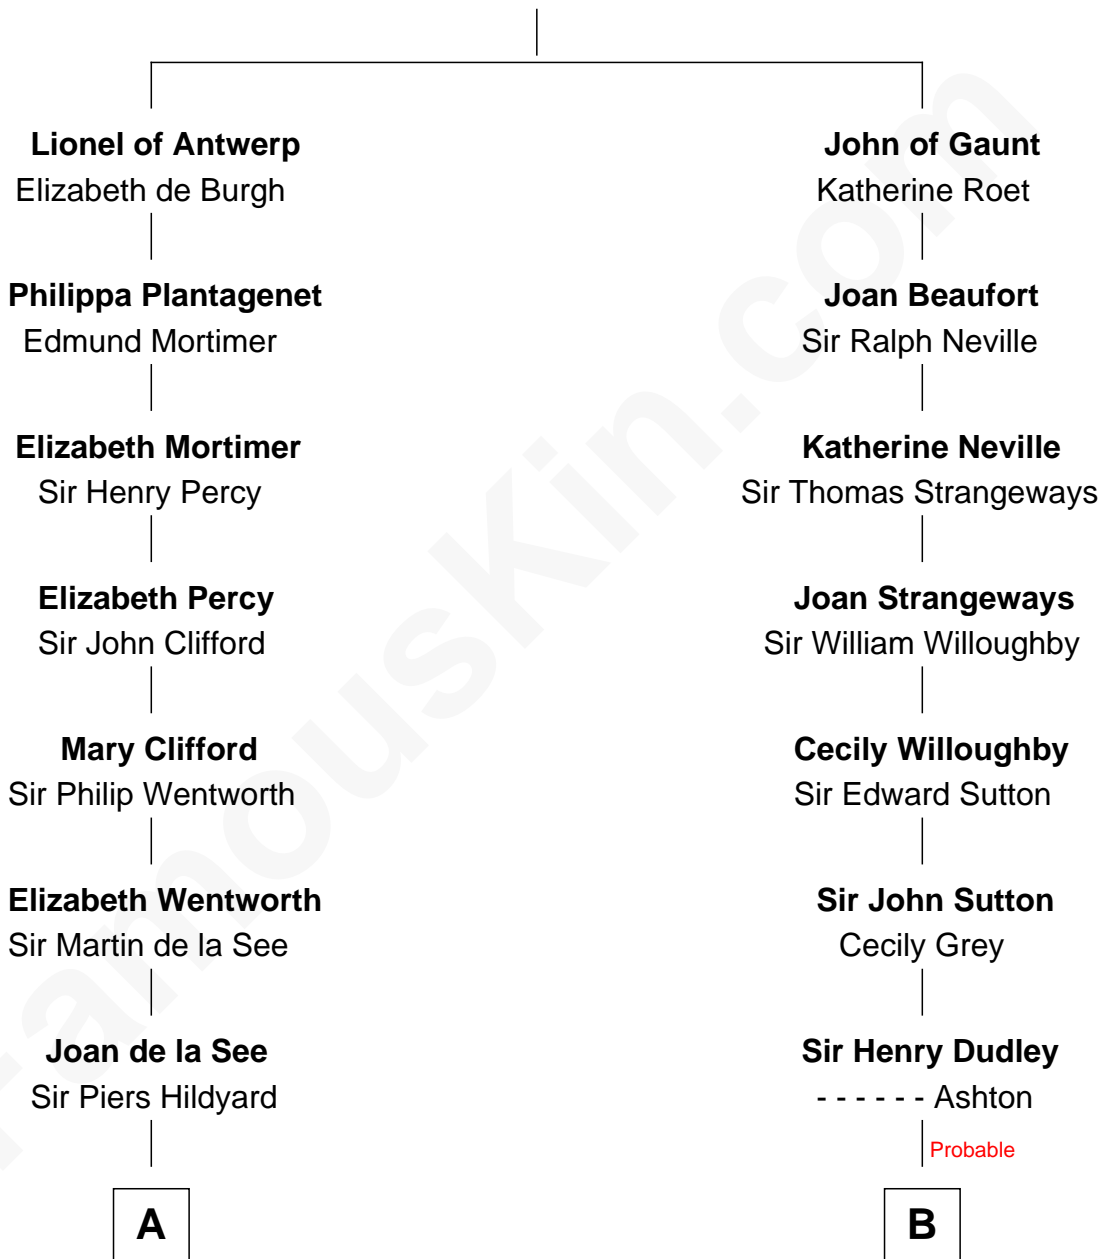

## Relationship Chart of

### Roy Rogers

*Cowboy movie actor and singer*

14th cousin 6 times removed of

### Jane (Appleton) Pierce

*First Lady of President Franklin Pierce*

**Edward III, King of England**

Philippa of Hainault

**C**

—  
**Jacintha Kibbe**  
William Womack

—  
**Archer Womack**  
Patricia Adeline Hatchett