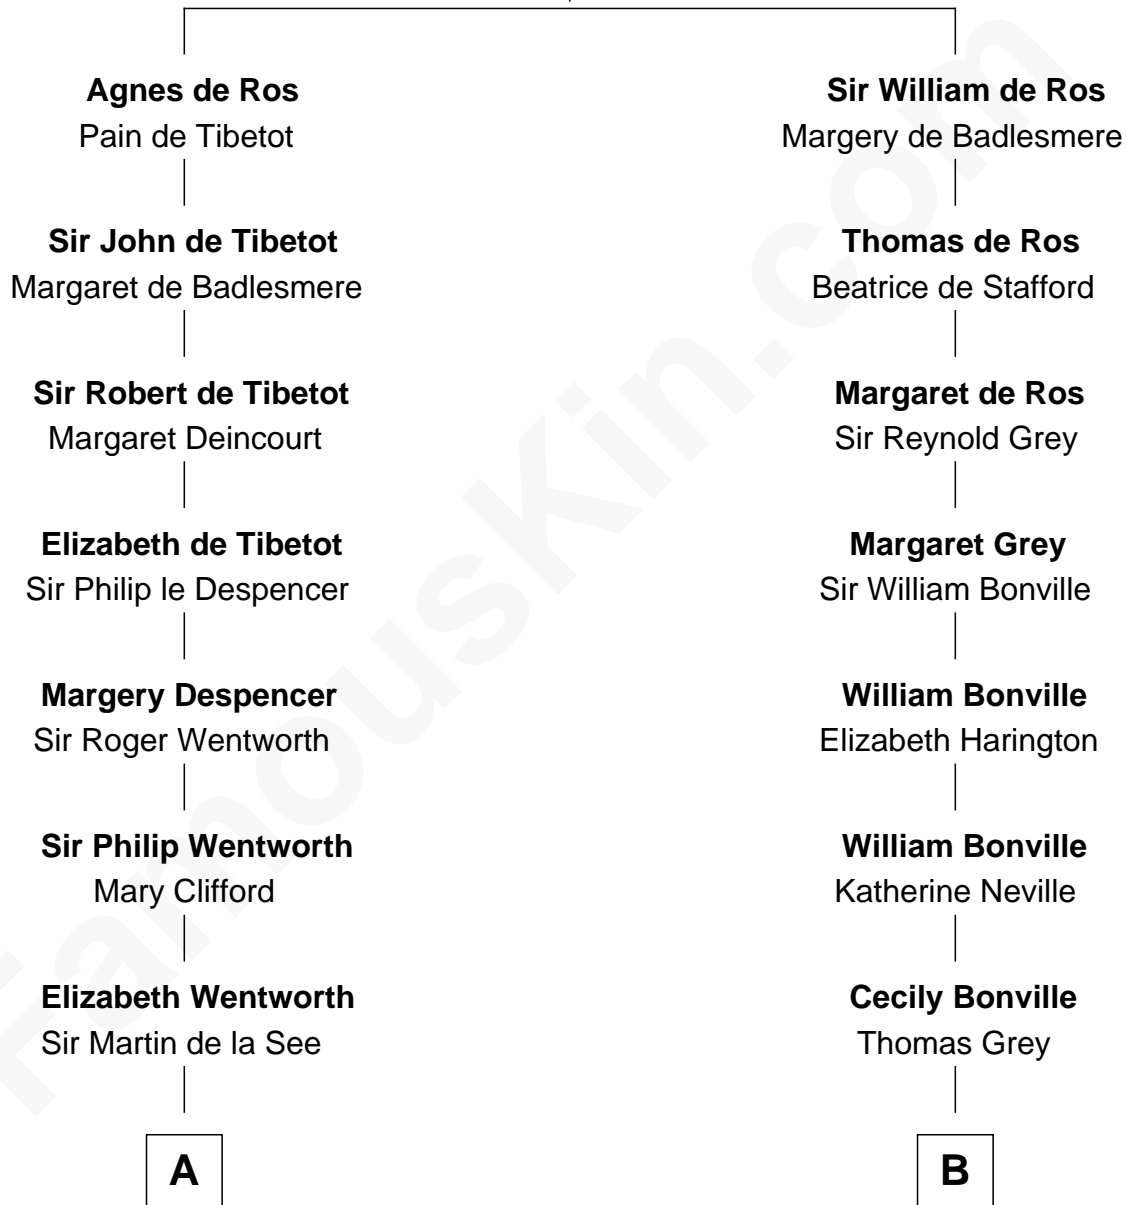

FamousKin.com

Relationship Chart of

Roy Rogers

Cowboy movie actor and singer

16th cousin 5 times removed of

Jane (Appleton) Pierce

First Lady of President Franklin Pierce

William de Ros
Maude de Vaux

C

—
Moses Kibbe
Sarah Everman

—
Jacintha Kibbe
William Womack

—
Archer Womack
Patricia Adeline Hatchett

—
Mattie M. Womack
Andrew E. Slye

—
Roy Rogers
Cowboy movie actor and singer

FamousKin.com